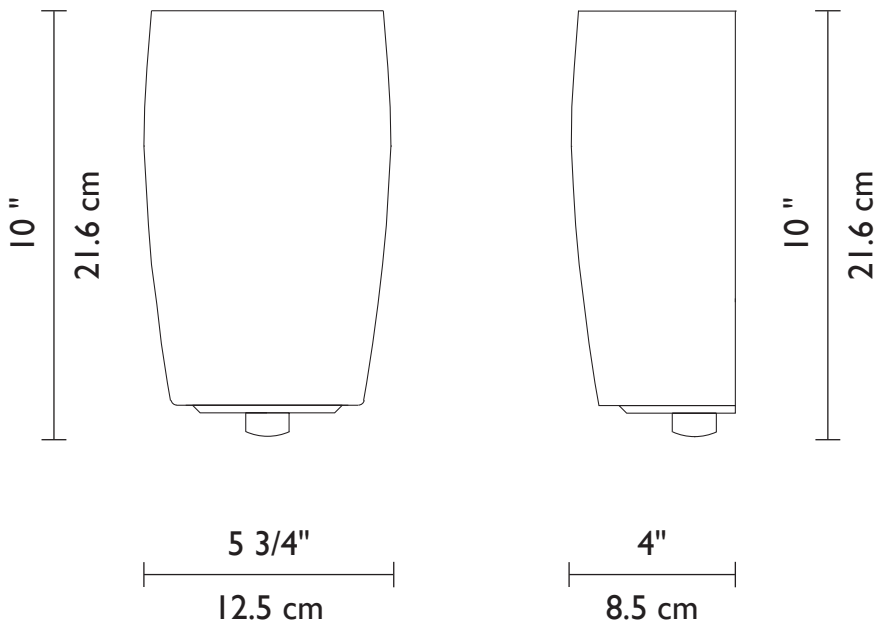

ADA
COMPLIANT

Queen

Brushed Stainless Steel

ADA
COMPLIANT

QUEEN

Delicate, convex hand-blown satin glass wall sconce.
Simple, yet elegant. Easy to re-lamp.

Technical Information

FINISHES