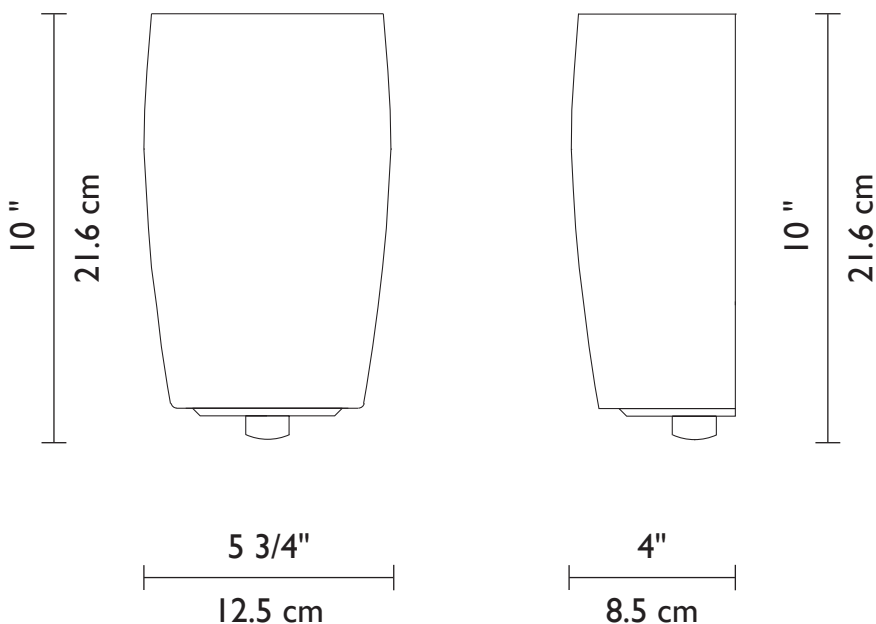

ADA
COMPLIANT

QUEEN

Delicate, convex hand-blown satin glass wall sconce.
Simple, yet elegant. Easy to re-lamp.

Technical Information

FINISHES

Standard

Brushed Brass

Polished Brass

Polished Chrome

Brushed Nickel

Special

Bronze

Visit our
showroom at the
Dallas Trade Mart

Queen (Wall Sconce)
Incandescent source

1 x 100w (Max)

Medium base bulb included

Fluorescent source available,

please contact us for more information

Dry Location

1881 Industrial Drive
Libertyville, IL 60048
Tele: 847.680.9043
Fax: 847.680.8140
www.wptdesign.com