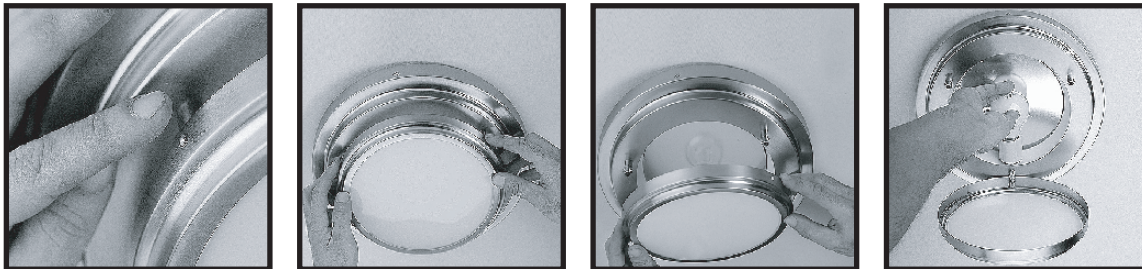

Mounting Specifications

Visit our
showroom at the
Dallas Trade Mart

ANTUK 1
1 x 100w (Max)
(E27) Medium base

ANTUK 2
2 x 75w (Max)
(E27) Medium base

Dry Location

1881 Industrial Drive
Libertyville, IL 60048
Tele: 847.680.9043
Fax: 847.680.8140
www.wptdesign.com

FLUORESCENT source available, please contact us for more information.