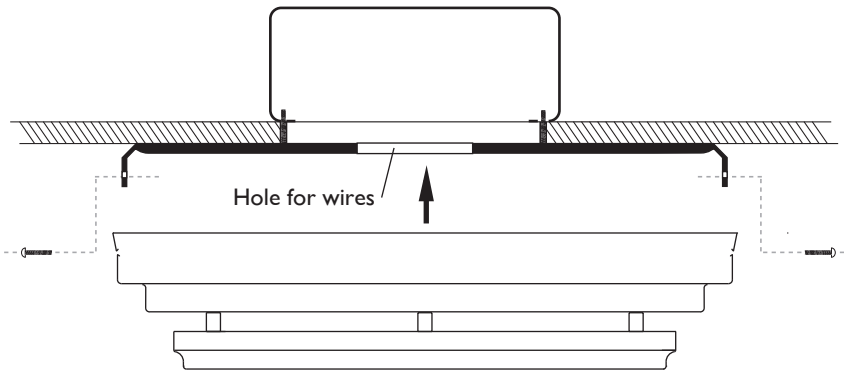

Mounting Specifications

Visit our
showroom at the
Dallas Trade Mart

ANTUK 1
1 x 100w (Max)
(E27) Medium base

ANTUK 2
2 x 75w (Max)
(E27) Medium base

Dry Location

1881 Industrial Drive
Libertyville, IL 60048
Tele: 847.680.9043
Fax: 847.680.8140
www.wptdesign.com

FLUORESCENT source available, please contact us for more information.