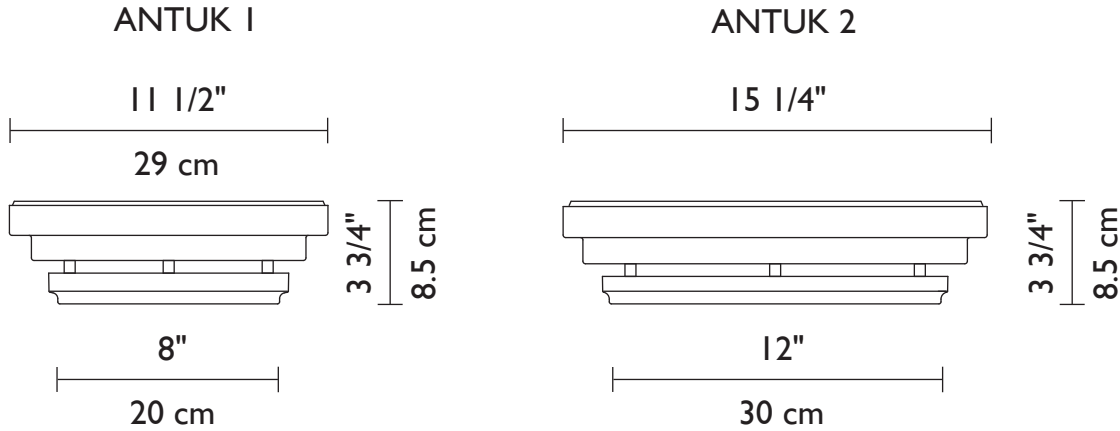

ADA
COMPLIANT

ANTUK

Flushmount or sconce with tempered satin glass diffuser.

Technical Information

FINISHES	
Standard	
Brushed Nickel	
Polished Chrome