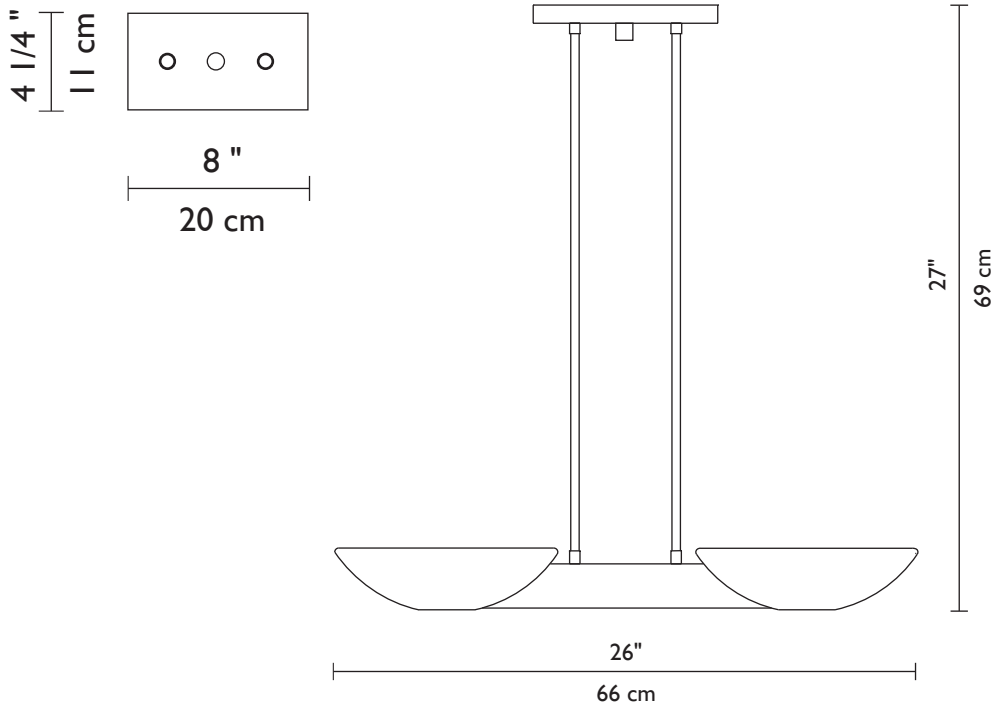

PASCAL

Polished Chrome

Brushed Nickel

Polished Brass

PASCAL

Drop ceiling fixture featuring direct and indirect illumination.

Technical Information

FINISHES

Standard

Brushed Nickel
Polished Chrome

Special

Polished Brass
Brushed Brass
Bronze

Mounting Specifications

Visit our
showroom at the
Dallas Trade Mart

HALOGEN

2 x 300w (Max) 
Double-ended T3 halogen lamps