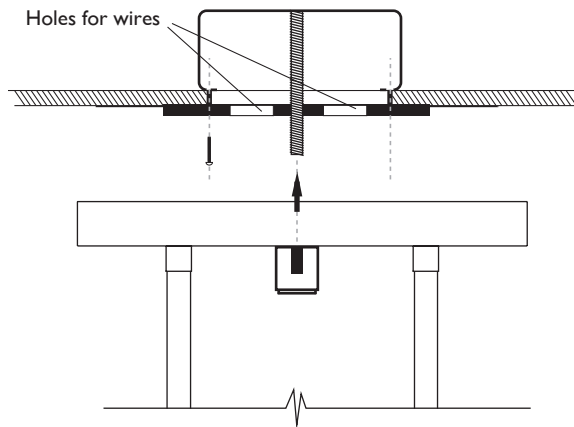

PASCAL

Polished Chrome

Brushed Nickel

Polished Brass

PASCAL

Drop ceiling fixture featuring direct and indirect illumination.

Technical Information

FINISHES

Standard

Brushed Nickel
Polished Chrome

Special

Polished Brass
Brushed Brass
Bronze

Mounting Specifications

Visit our
showroom at the
Dallas Trade Mart

HALOGEN

2 x 300w (Max) 
Double-ended T3 halogen lamps