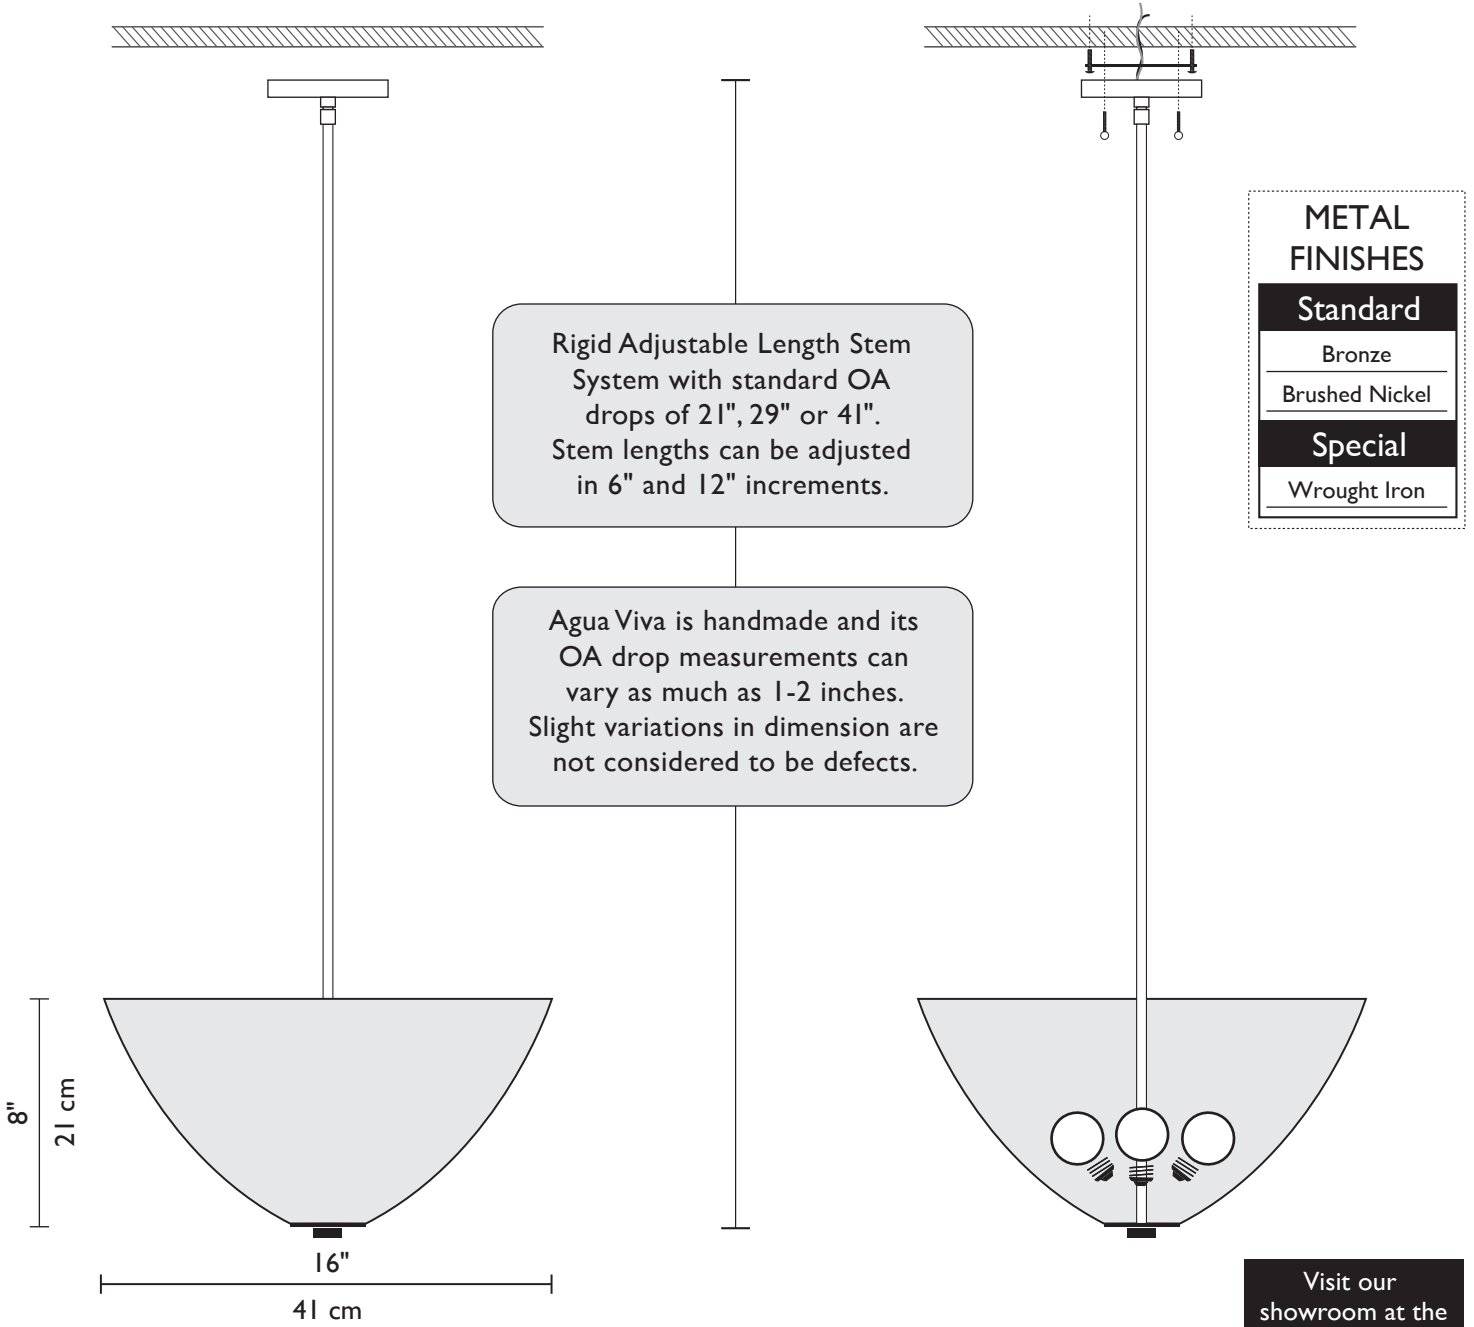

AGUA VIVA

shown with
bronze hardware
and Dark Amber glass

shown with
bronze hardware
and Amber glass

AGUA VIVA

Colored glass chips and powders layered in molten clear crystal comprise the elements of the Rose collection's Agua Viva deep bowl. Without light, Rose glass is beautiful art. Illuminated, it is extraordinary. These handmade fixtures are handcrafted to specification in the United States to bring artful form and function to any room. Custom colors are possible, please contact us for details.

Technical and Mounting Information

LAMPING

3 x 60w (Max)
(E12) Candelabra Base

RECOMMENDED

G16.5 Frost

Damp Location

1881 Industrial Drive
Libertyville, IL 60048
Tele: 847.680.9043
Fax: 847.680.8140
www.wptdesign.com