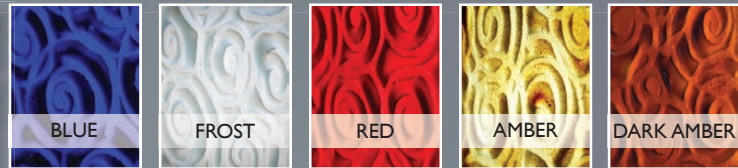

# BOWL

shown in  
bronze hardware and  
Whirlpool texture, Red glass

## GLASS COLOR OPTIONS

PHANTOM

WHIRLPOOL

VISION

shown in  
bronze hardware and  
Phantom texture, Frost glass

shown in  
bronze hardware and  
Vision texture, Dark Amber glass