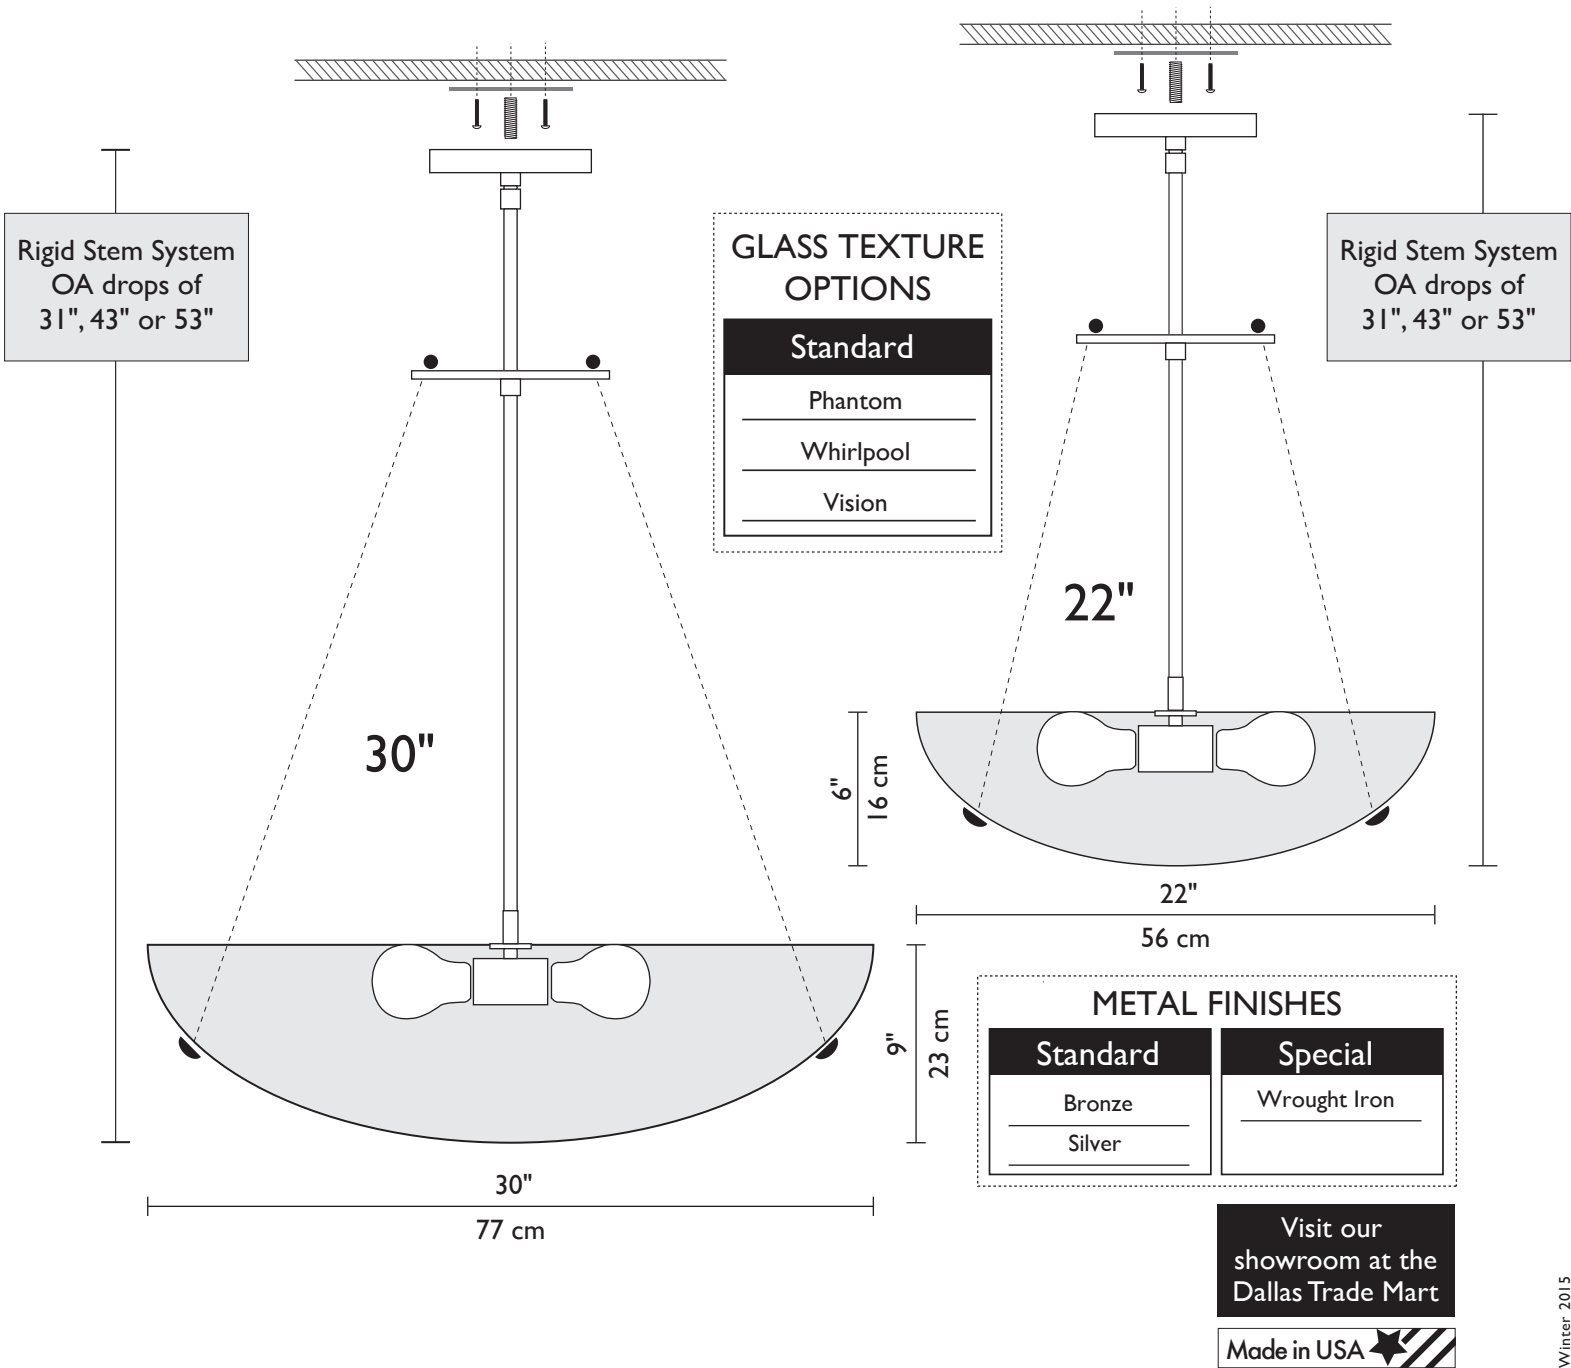

# BOWL

Bowl is ceiling mounted, cast California Art Glass of stunning detail derived from hand-carved texture and dramatic depth. Such qualities are uncommon in modern, luminary glass bowls and only possible through the skill of a craftsman acquired by years of apprenticeship, trial and error. Our uniquely designed mounting systems guarantee easy mounting, display and maintenance.

## Technical & Mounting Information