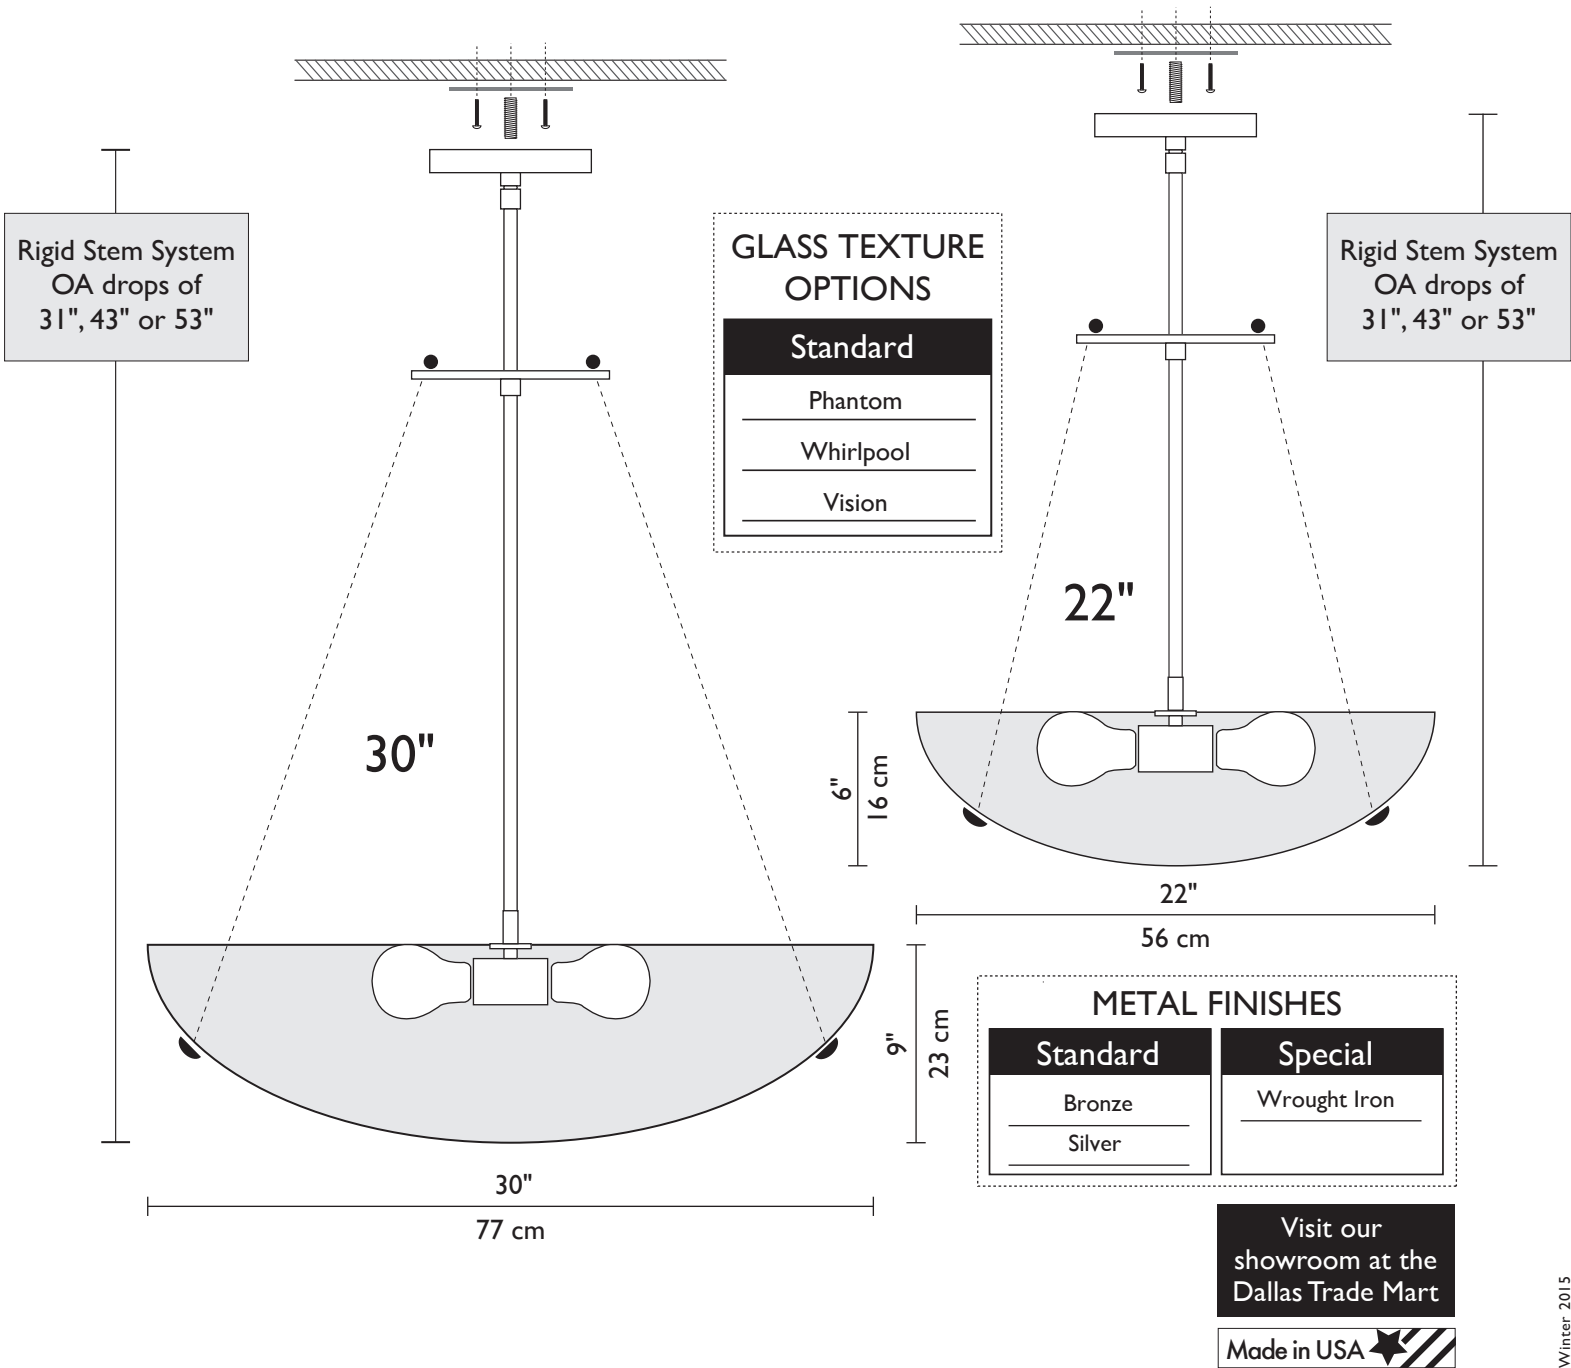

Bowl is ceiling mounted, cast California Art Glass of stunning detail derived from hand-carved texture and dramatic depth. Such qualities are uncommon in modern, luminary glass bowls and only possible through the skill of a craftsman acquired by years of apprenticeship, trial and error. Our uniquely designed mounting systems guarantee easy mounting, display and maintenance.

Technical & Mounting Information

LAMPING

Bowl 22" - 3 x 60w (Max)
Bowl 30" - 4 x 60w (Max)
(E27) Medium Base

Damp Location

1881 Industrial Drive
Libertyville, IL 60048
Tele: 847.680.9043
Fax: 847.680.8140
www.wptdesign.com