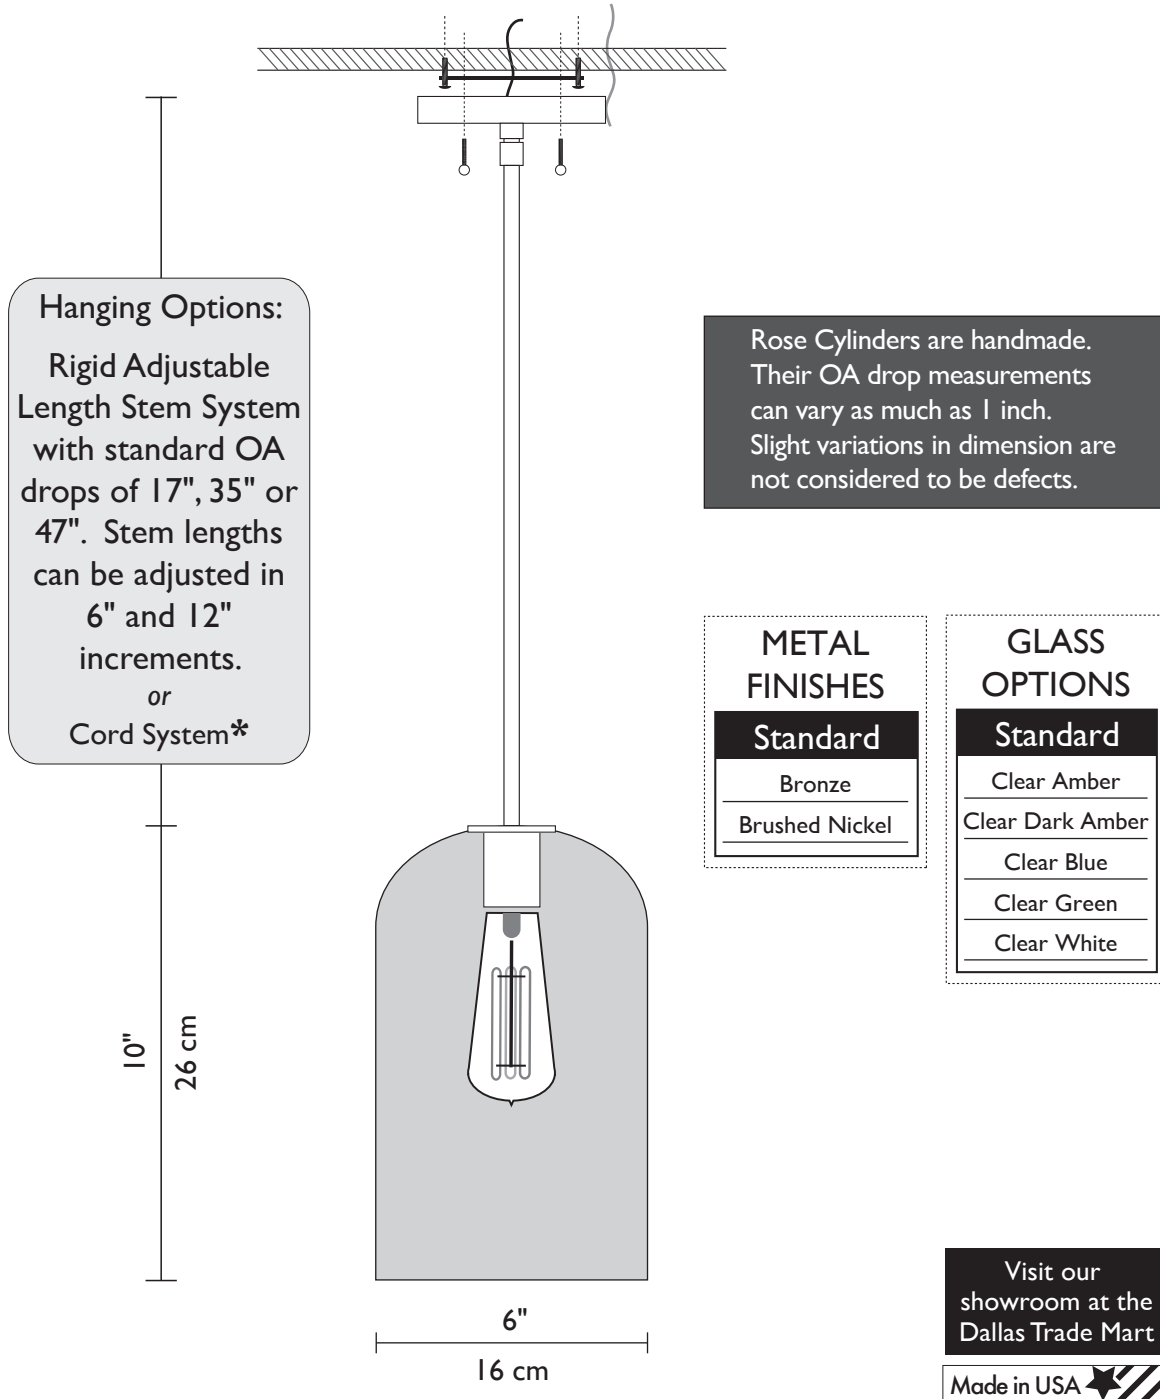

ROSE CYLINDER PENDANT

shown with
bronze hardware
and Clear Amber glass

shown with
bronze hardware
and Clear White glass

shown with
bronze hardware
and Clear Green glass

shown with
bronze hardware
and Clear Blue glass

shown with
bronze hardware
and Amber glass

shown with
bronze hardware
and Red Hot glass

shown with
bronze hardware
and Clear Dark
Amber glass

ROSE CYLINDER PENDANT

Colored glass chips and powders layered in molten clear crystal comprise the elements of the Rose collection's Clear Cylinder pendant. Without light, Rose glass is beautiful art. Illuminated, it is extraordinary. These handmade fixtures are handcrafted to specification in the United States to bring artful form and function to any room. Custom colors are possible, please contact us for details.

Technical and Mounting Information

LAMPING

1 x 60w (Max)
 (E27) Medium Base

RECOMMENDED

60w Nostalgic, Edison-style Carbon Filament Bulb

Damp Location

1881 Industrial Drive
 Libertyville, IL 60048
 Tele: 847.680.9043
 Fax: 847.680.8140
www.wptdesign.com