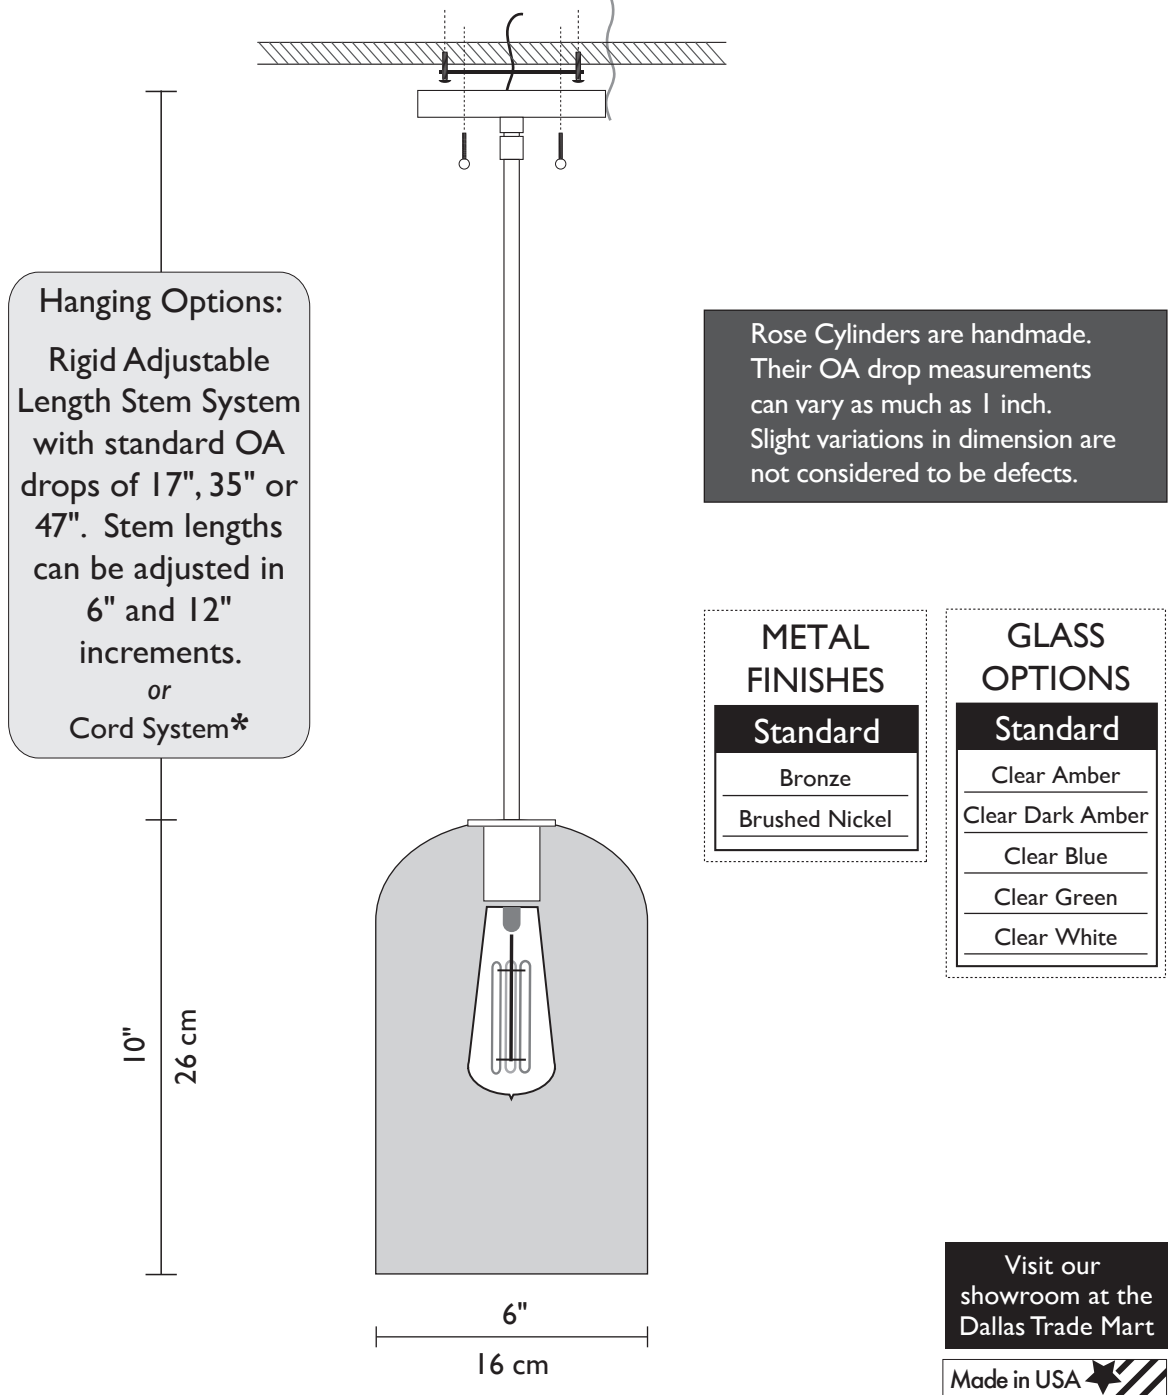

ROSE CYLINDER PENDANT

shown with
bronze hardware
and Clear Amber glass

shown with
bronze hardware
and Clear White glass

shown with
bronze hardware
and Clear Green glass

shown with
bronze hardware
and Clear Blue glass

shown with
bronze hardware
and Amber glass

shown with
bronze hardware
and Red Hot glass

shown with
bronze hardware
and Clear Dark
Amber glass

ROSE CYLINDER PENDANT

Colored glass chips and powders layered in molten clear crystal comprise the elements of the Rose collection's Clear Cylinder pendant. Without light, Rose glass is beautiful art. Illuminated, it is extraordinary. These handmade fixtures are handcrafted to specification in the United States to bring artful form and function to any room. Custom colors are possible, please contact us for details.

Technical and Mounting Information

LAMPING

1 x 60w (Max)
 (E27) Medium Base

RECOMMENDED

60w Nostalgic, Edison-style Carbon Filament Bulb

Damp Location

1881 Industrial Drive
 Libertyville, IL 60048
 Tele: 847.680.9043
 Fax: 847.680.8140
www.wptdesign.com