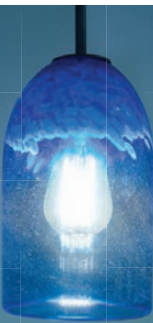

ROSE CYLINDER PENDANT

shown with
bronze hardware
and Clear Amber glass

shown with
bronze hardware
and Clear White glass

shown with
bronze hardware
and Clear Green glass

shown with
bronze hardware
and Clear Blue glass

shown with
bronze hardware
and Amber glass

shown with
bronze hardware
and Red Hot glass

shown with
bronze hardware
and Clear Dark
Amber glass

ROSE CYLINDER PENDANT

Colored glass chips and powders layered in molten clear crystal comprise the elements of the Rose collection's Clear Cylinder pendant. Without light, Rose glass is beautiful art. Illuminated, it is extraordinary. These handmade fixtures are handcrafted to specification in the United States to bring artful form and function to any room. Custom colors are possible, please contact us for details.