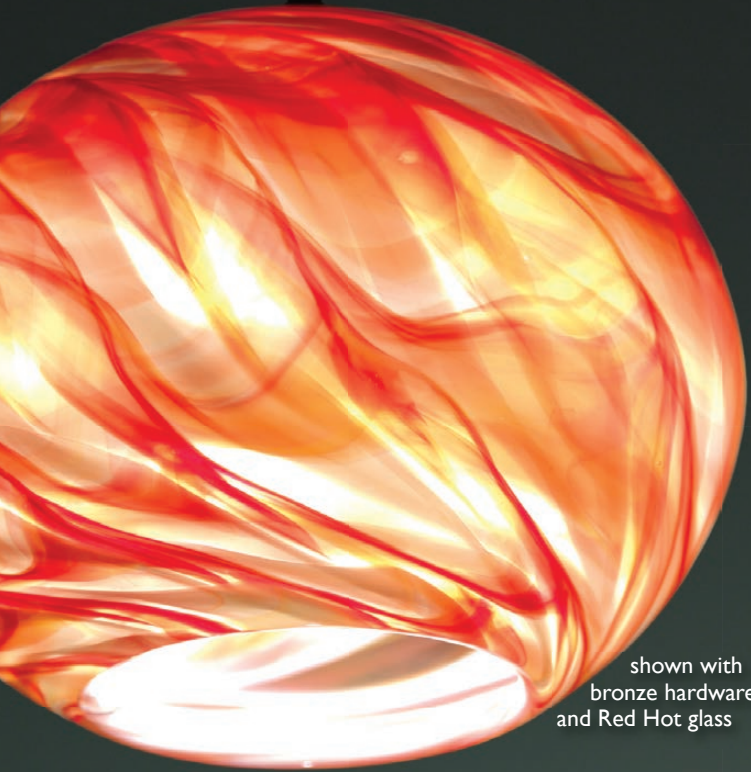

ROSE GLOBE PENDANT

shown with
bronze hardware
and Red Hot glass

shown with
bronze hardware
and Amber glass

ROSE GLOBE PENDANT

Colored glass chips and powders layered in molten clear crystal comprise the elements of the Rose collection's Globe pendant. Without light, Rose glass is beautiful art. Illuminated, it is extraordinary. These handmade fixtures are handcrafted to specification in the United States to bring artful form and function to any room. Custom colors are possible, please contact us for details.