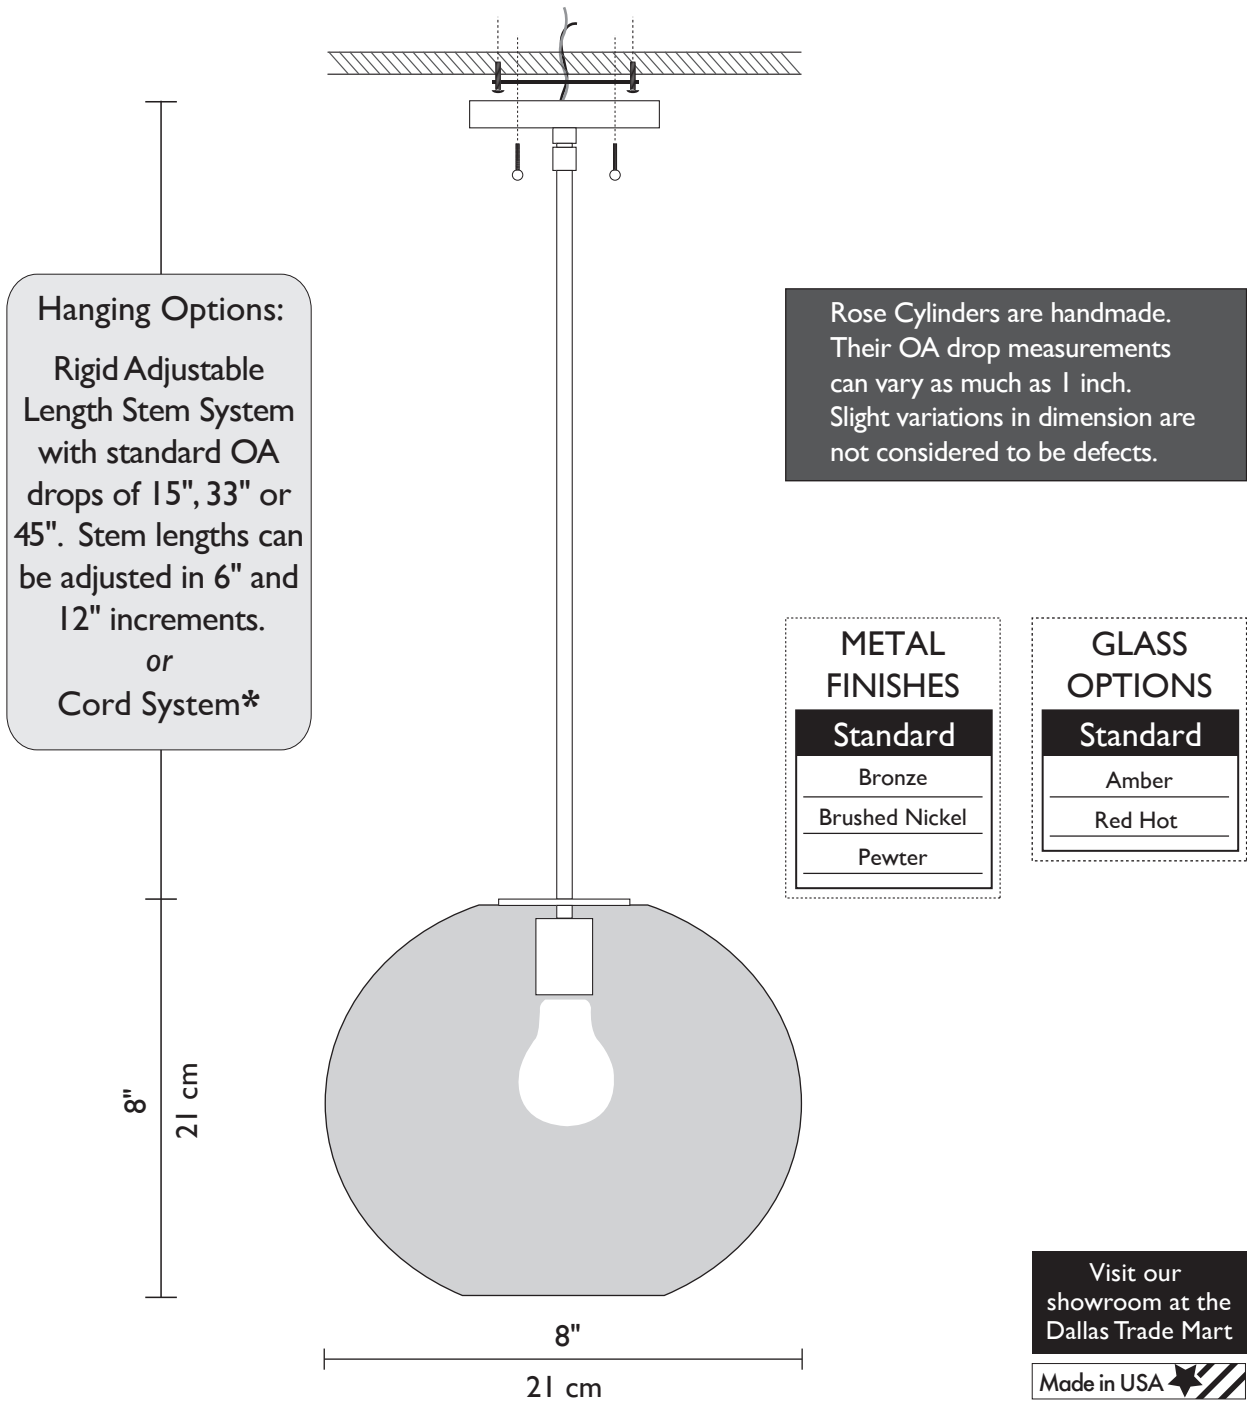

ROSE GLOBE PENDANT

shown with
bronze hardware
and Red Hot glass

shown with
bronze hardware
and Amber glass

ROSE GLOBE PENDANT

Colored glass chips and powders layered in molten clear crystal comprise the elements of the Rose collection's Globe pendant. Without light, Rose glass is beautiful art. Illuminated, it is extraordinary. These handmade fixtures are handcrafted to specification in the United States to bring artful form and function to any room. Custom colors are possible, please contact us for details.

Technical and Mounting Information

LAMPING

1 x 60w (Max)
(E27) Medium Base

Damp Location

1881 Industrial Drive
Libertyville, IL 60048
Tele: 847.680.9043
Fax: 847.680.8140
www.wptdesign.com