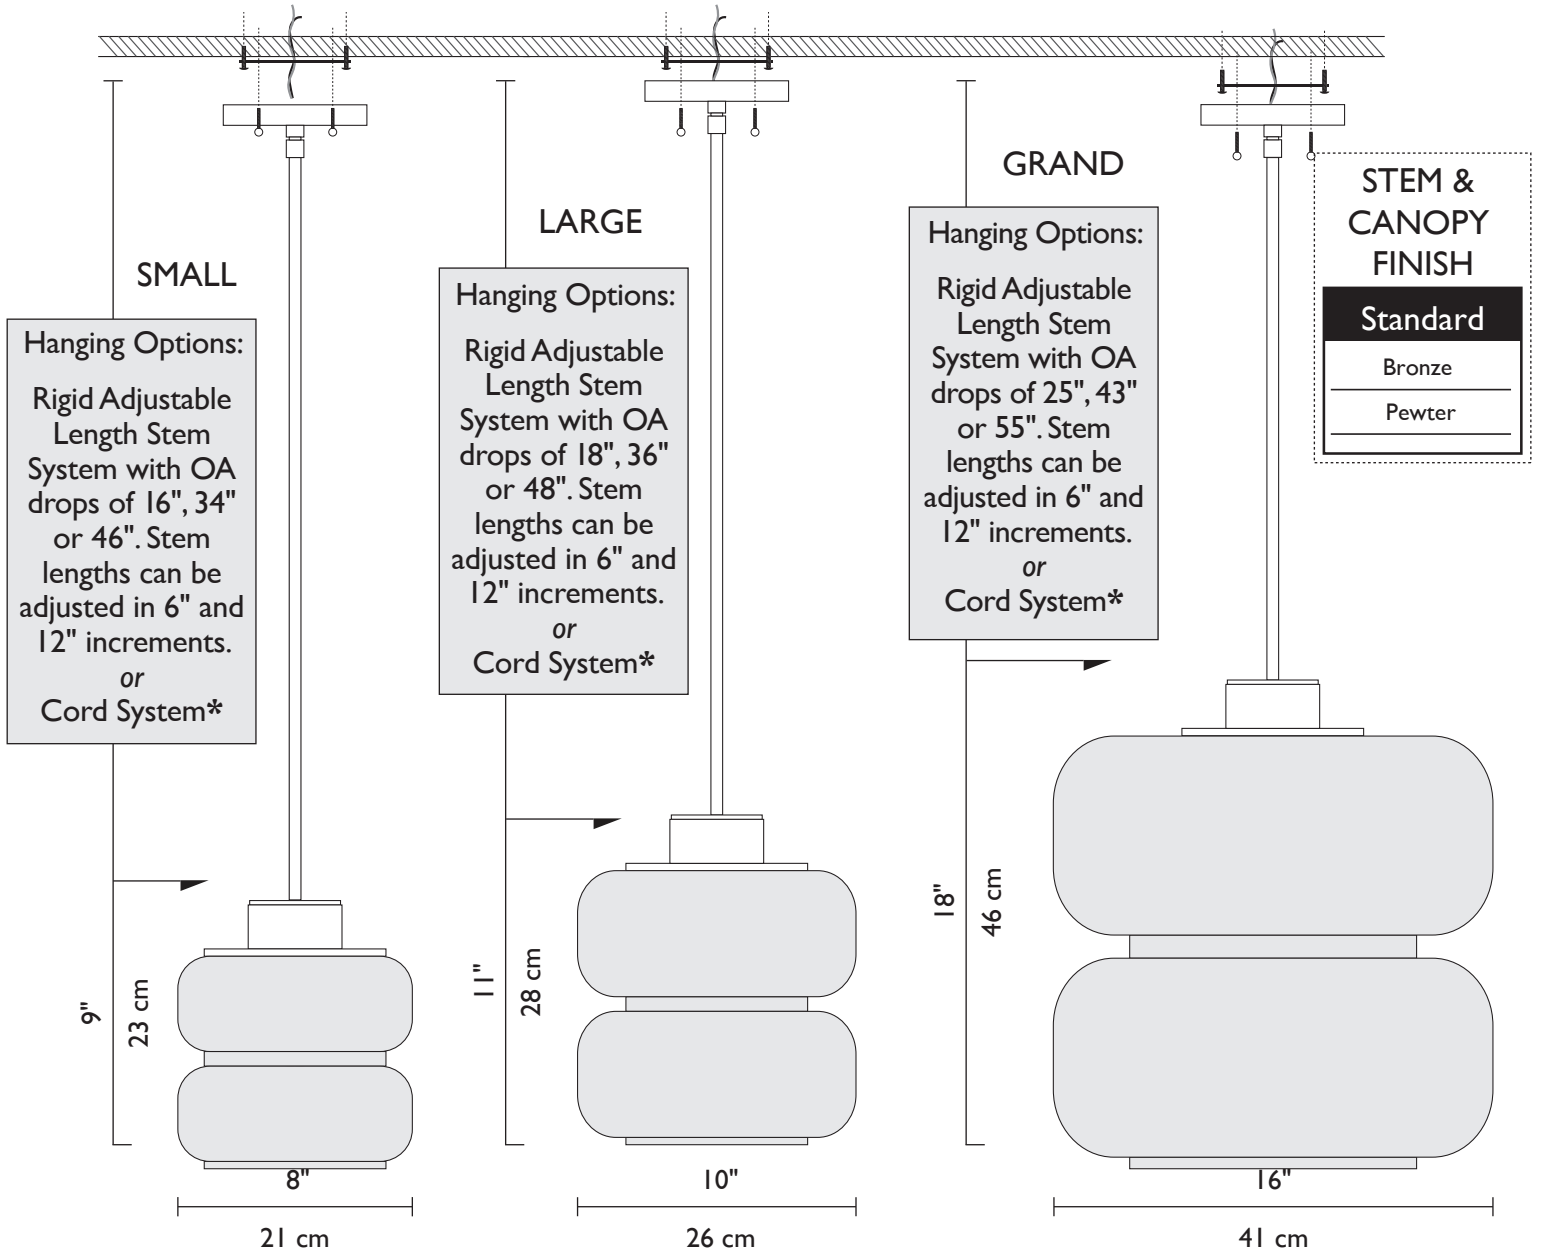

SECOLA PENDANT

shown with
bronze hardware

SECOLA PENDANT

What happens when you mix recycled materials with unique, contemporary design? You get the Secola pendant collection. Hand-created in Southern California by a acetylene torch artist, ordinary, recycled tin becomes extraordinary art illuminated by nostalgic, carbon filament lamps. The Secola is both Earth-friendly and stylish.

Technical and Mounting Information

*Please contact us about our versatile cord hanging systems

Made in USA

Winter 2015

LAMPING
1 x 60w (Max)
(E27) Medium Base

RECOMMENDED	
Small & Large 60w Nostalgic, Edison-style Carbon Filament Bulb	Grand 60w Nostalgic Industrial, Clear T-8 Filament Bulb

Damp Location

WPT
DESIGN

1881 Industrial Drive
Libertyville, IL 60048
Tele: 847.680.9043
Fax: 847.680.8140
www.wptdesign.com