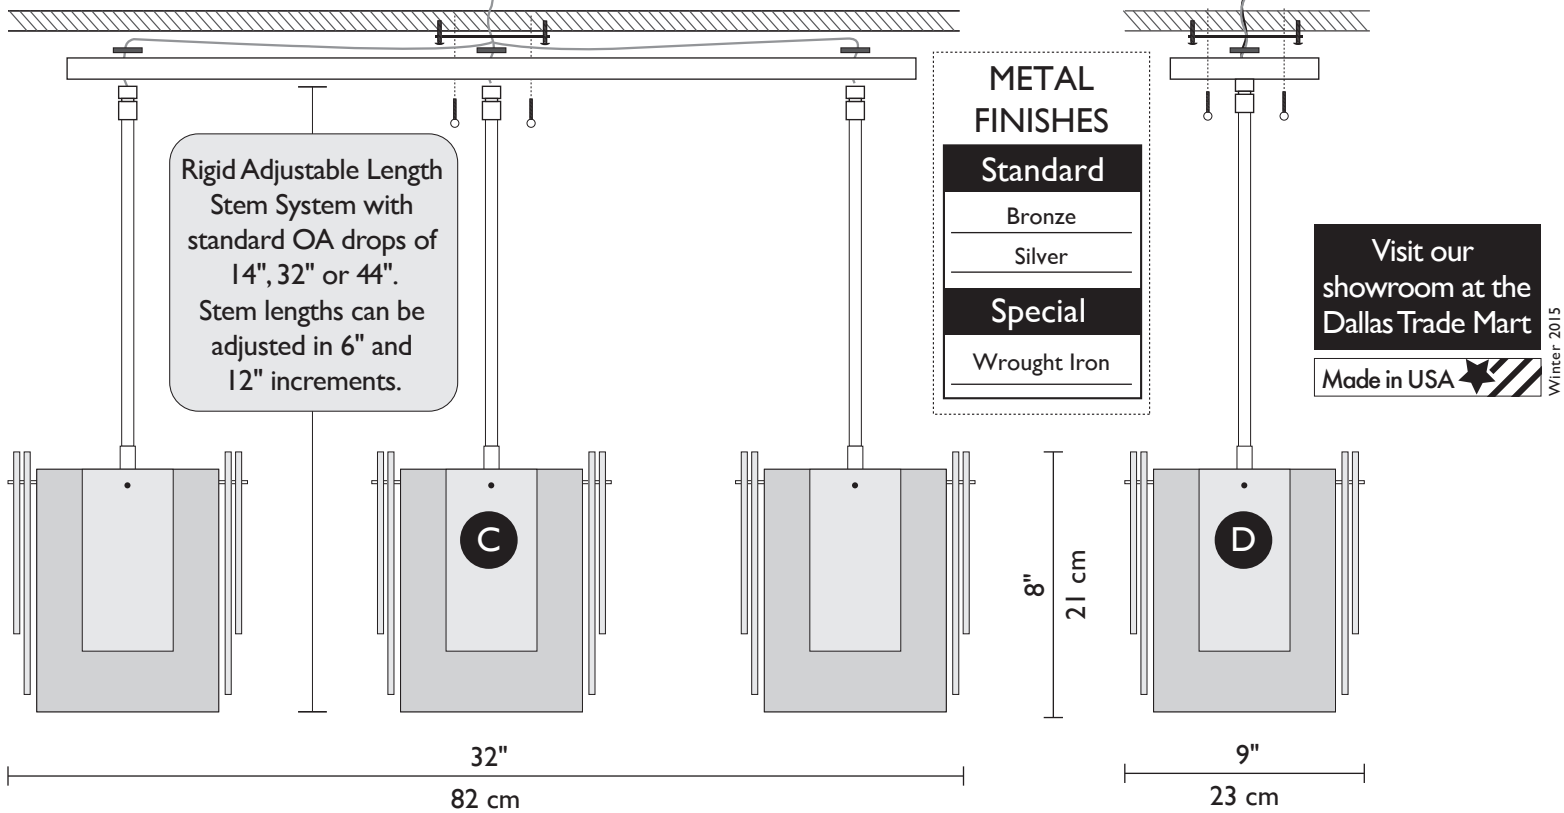

SPIDER MICA

single sconce
shown in
bronze finish

triple pendant shown
with bronze hardware

double sconce
shown in
bronze finish

single pendant
shown with
bronze hardware

SPIDER MICA

The itsy-bitsy spider is all grown up and looks fantastic hanging gently from your ceiling or affixed boldly to your wall! The Spider Mica collection features both dazzling pendants and whimsical sconces that give a new twist to traditional design. Using organic mica, these interchangeable panels can be rotated to create an original look with each piece.

Technical and Mounting Information

Sconce

Pendant

LAMPING

Sconces

- A. Double Sconce - 2 x 60w
- B. Single Sconce - 1 x 60w

Pendants

- C. Triple Pendant - 3 x 60w
- D. Single Pendant - 1 x 60w

RECOMMENDED

G16.5 Frost
(E-12) Candelabra Base

Dry Location

1881 Industrial Drive
Libertyville, IL 60048
Tele: 847.680.9043
Fax: 847.680.8140
www.wptdesign.com

Winter 2015