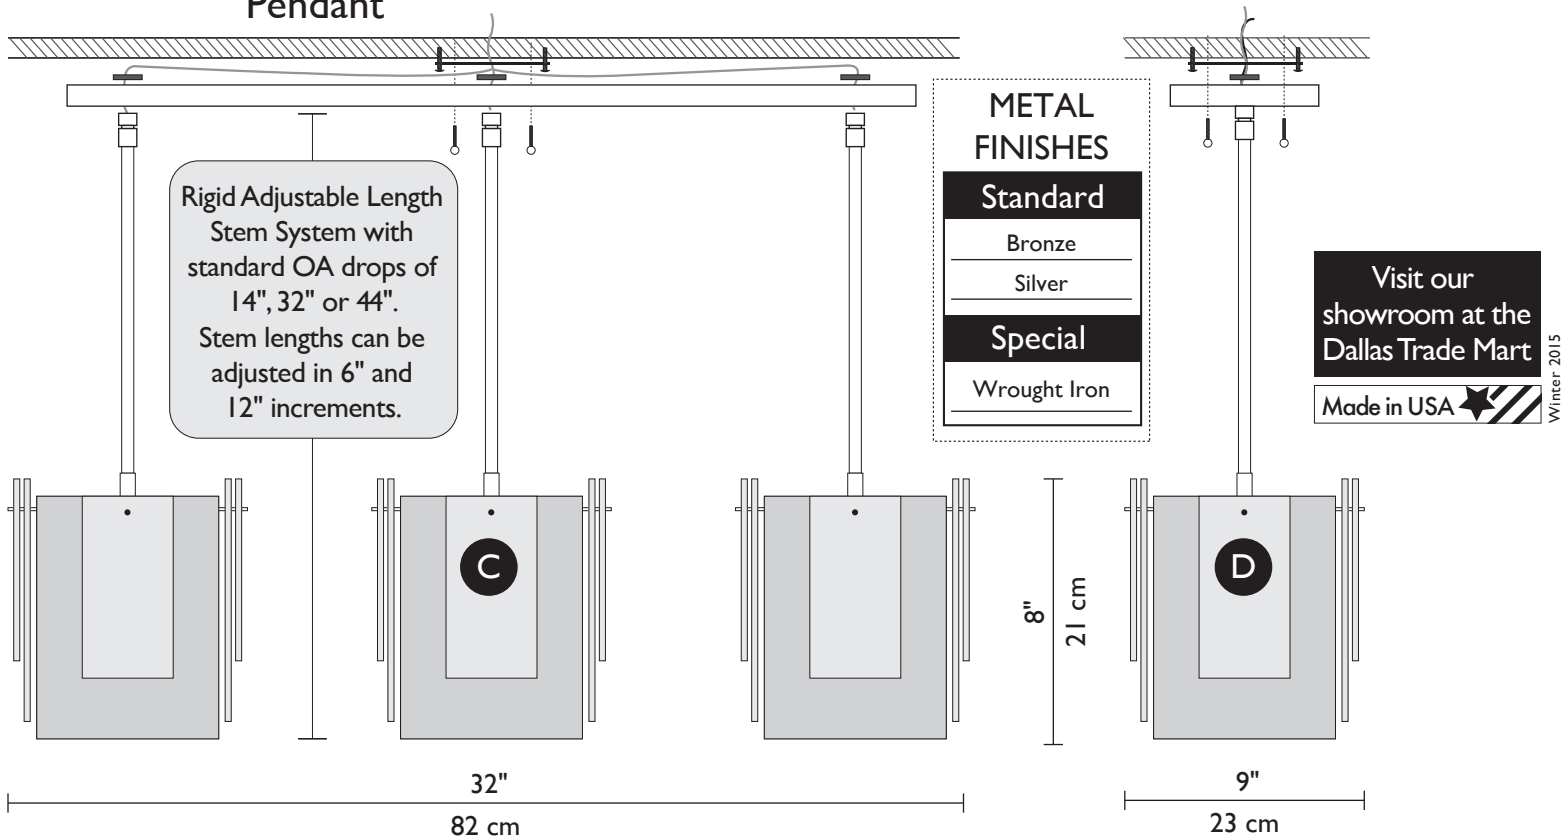

SPIDER MICA

single sconce
shown in
bronze finish

triple pendant shown
with bronze hardware

double sconce
shown in
bronze finish

single pendant
shown with
bronze hardware

SPIDER MICA

The itsy-bitsy spider is all grown up and looks fantastic hanging gently from your ceiling or affixed boldly to your wall! The Spider Mica collection features both dazzling pendants and whimsical sconces that give a new twist to traditional design. Using organic mica, these interchangeable panels can be rotated to create an original look with each piece.

Technical and Mounting Information

Sconce

Pendant

LAMPING

Sconces

- A. Double Sconce - 2 x 60w
- B. Single Sconce - 1 x 60w

Pendants

- C. Triple Pendant - 3 x 60w
- D. Single Pendant - 1 x 60w

RECOMMENDED

G16.5 Frost
(E-12) Candelabra Base

Dry Location

1881 Industrial Drive
Libertyville, IL 60048
Tele: 847.680.9043
Fax: 847.680.8140
www.wptdesign.com