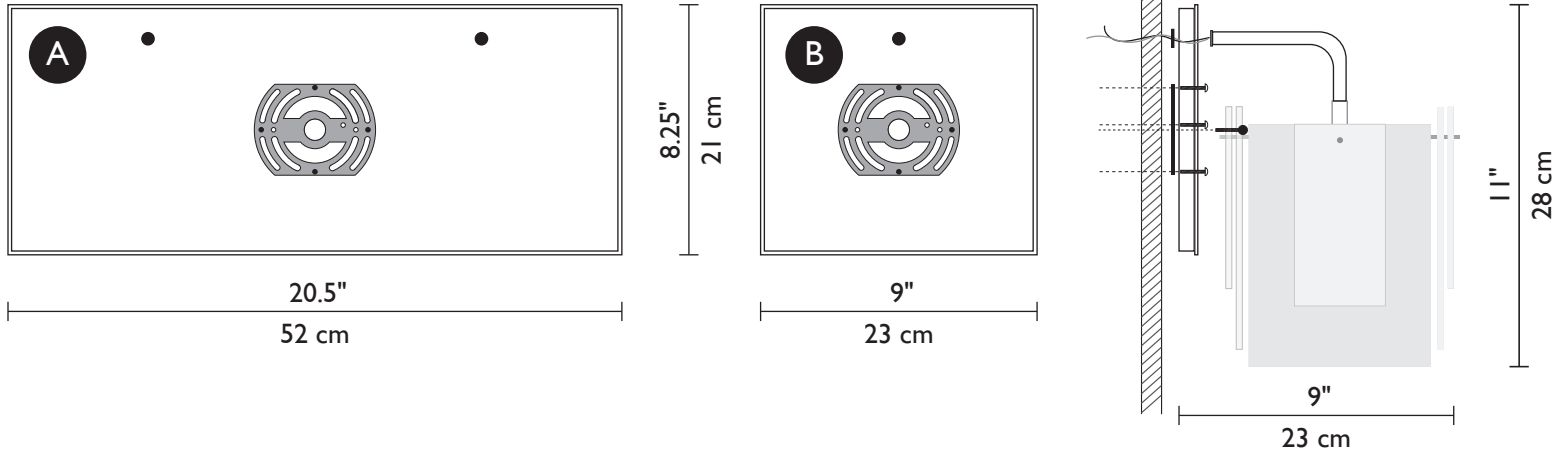

SPIDER MICA

single sconce
shown in
bronze finish

triple pendant shown
with bronze hardware

double sconce
shown in
bronze finish

single pendant
shown with
bronze hardware

SPIDER MICA

The itsy-bitsy spider is all grown up and looks fantastic hanging gently from your ceiling or affixed boldly to your wall! The Spider Mica collection features both dazzling pendants and whimsical sconces that give a new twist to traditional design. Using organic mica, these interchangeable panels can be rotated to create an original look with each piece.

Technical and Mounting Information

Sconce

Pendant

LAMPING

Sconces

- A. Double Sconce - 2 x 60w
- B. Single Sconce - 1 x 60w

Pendants

- C. Triple Pendant - 3 x 60w
- D. Single Pendant - 1 x 60w