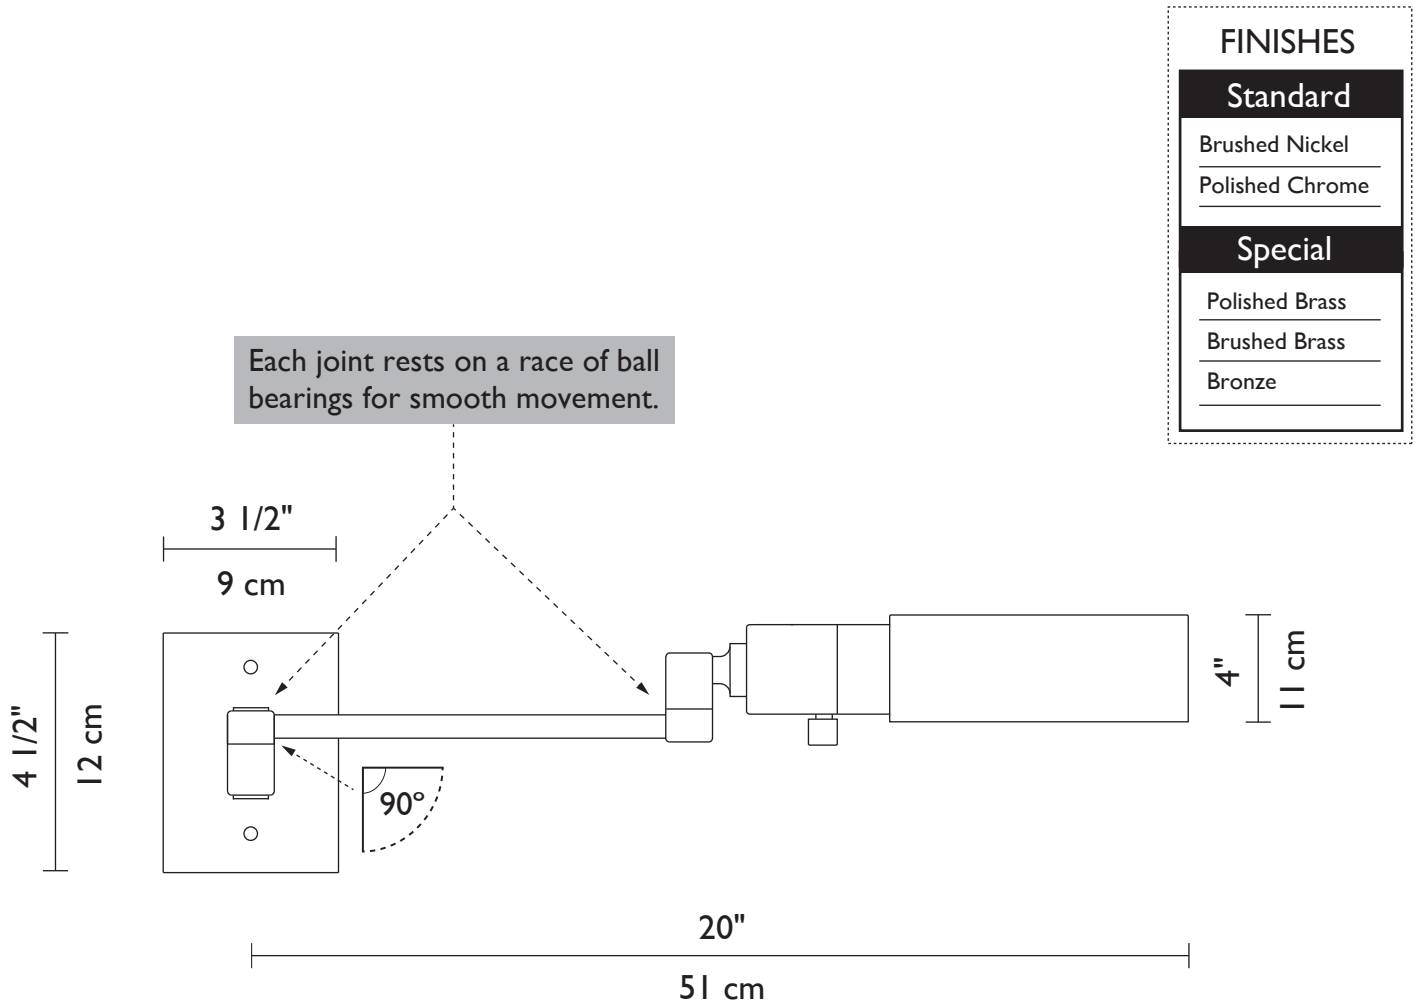

FACE PARED

Shown in Polished Chrome

Shown in Brushed Nickel

FACE PARED

Sturdy, single joint swing-arm wall lamp with swivel metal shade. Über cool.

This fixture is compatible with a pin-up kit (cord, plug and metal cover) for installations where hardwiring is not possible.

Technical Information

Visit our
showroom at the
Dallas Trade Mart

LAMPING
1 x 60w (Max)
(E27) Medium base "T" bulb

DEDICATED
FLUORESCENT
source available,
please contact us for
more information.

Dry Location