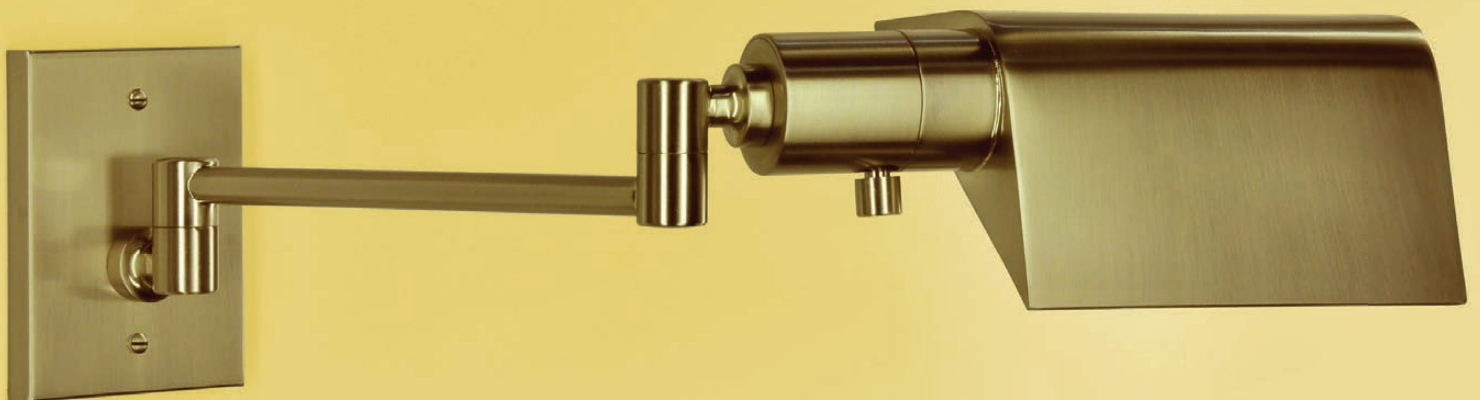

FACE PARED

Shown in Polished Chrome

Shown in Brushed Nickel

FACE PARED

Sturdy, single joint swing-arm wall lamp with swivel metal shade. Über cool.

This fixture is compatible with a pin-up kit (cord, plug and metal cover) for installations where hardwiring is not possible.

Technical Information

Visit our
showroom at the
Dallas Trade Mart

LAMPING
1 x 60w (Max)
(E27) Medium base "T" bulb

DEDICATED
FLUORESCENT
source available,
please contact us for
more information.

Dry Location