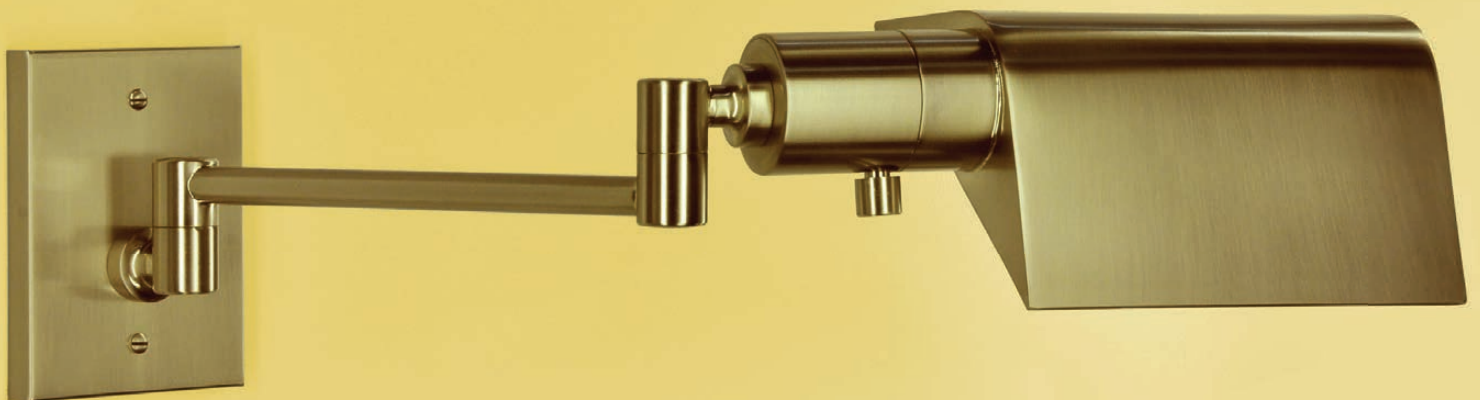

# FACE PARED

Shown in Polished Chrome

Shown in Brushed Nickel

# FACE PARED

Sturdy, single joint swing-arm wall lamp with swivel metal shade. Über cool.

This fixture is compatible with a pin-up kit (cord, plug and metal cover) for installations where hardwiring is not possible.