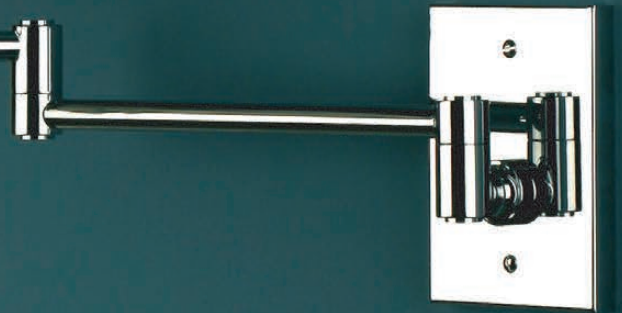

IMAGO PARED

Polished Chrome

Brushed Brass

Polished Brass

IMAGO PARED

Sturdy, double jointed swing arm wall lamp with silk shade.

This fixture is compatible with a pin-up kit (cord, plug and metal cover) for installations where hardwiring is not possible.

Technical Information

FINISHES	
Standard	
Brushed Nickel	
Polished Chrome	
Special	
Polished Brass	
Brushed Brass	
Bronze	

Mounting Specifications

Visit our showroom at the Dallas Trade Mart

LAMPING
1 x 100w (Max)
(E27) Medium base 3-way bulb

This fixture is compatible with a pin-up kit (cord, plug and metal cover) for installations where hardwiring is not possible. Imago Pared is also available without shade.