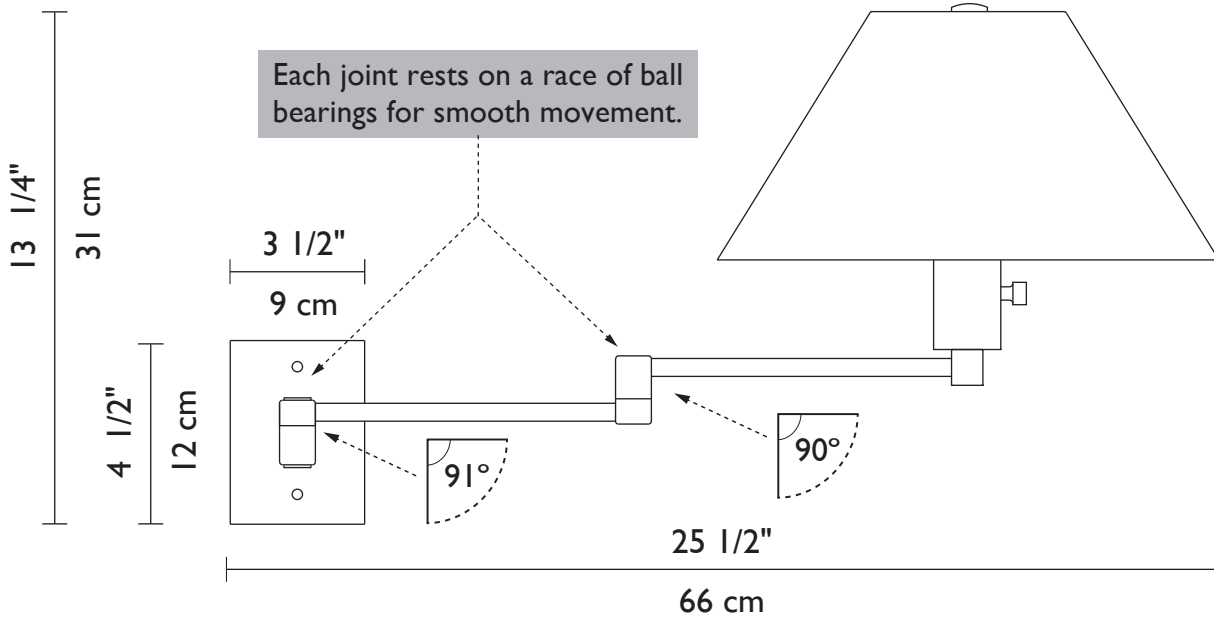

IMAGO PARED

Polished Chrome

Brushed Brass

Polished Brass

IMAGO PARED

Sturdy, double jointed swing arm wall lamp with silk shade.

This fixture is compatible with a pin-up kit (cord, plug and metal cover) for installations where hardwiring is not possible.

Technical Information

FINISHES	
Standard	
Brushed Nickel	
Polished Chrome	
Special	
Polished Brass	
Brushed Brass	
Bronze	

Mounting Specifications

Visit our showroom at the Dallas Trade Mart

LAMPING
1 x 100w (Max)
(E27) Medium base 3-way bulb