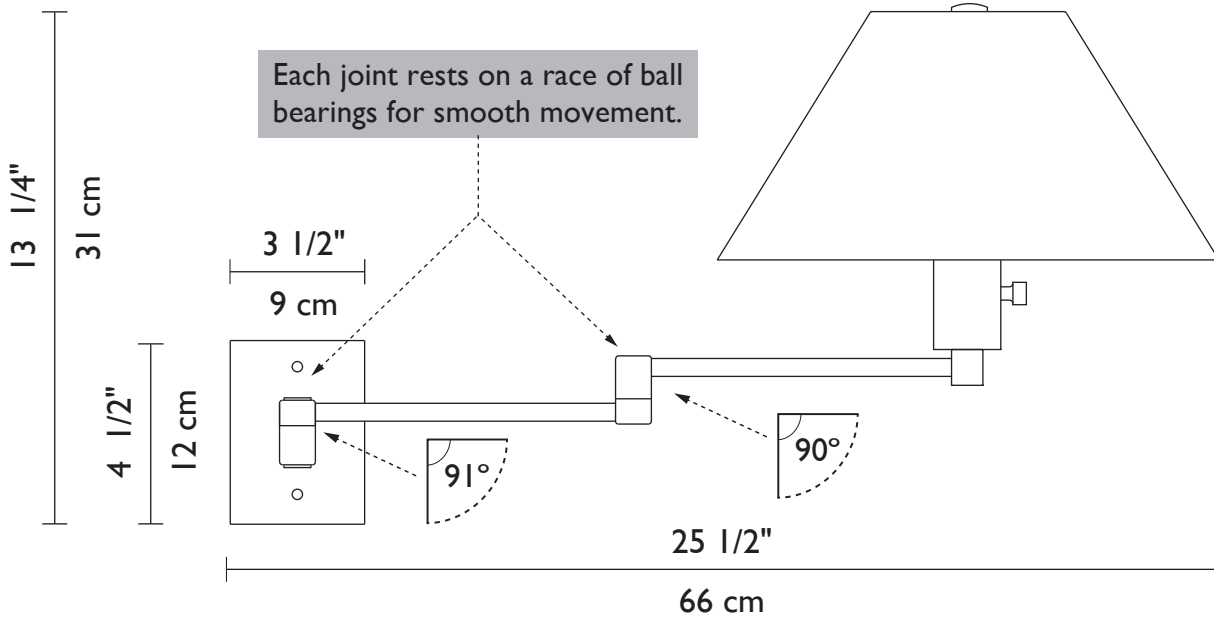

IMAGO PARED

Polished Chrome

Brushed Brass

Polished Brass

IMAGO PARED

Sturdy, double jointed swing arm wall lamp with silk shade.

This fixture is compatible with a pin-up kit (cord, plug and metal cover) for installations where hardwiring is not possible.

Technical Information

FINISHES	
Standard	
Brushed Nickel	
Polished Chrome	
Special	
Polished Brass	
Brushed Brass	
Bronze	

Mounting Specifications

Visit our
showroom at the
Dallas Trade Mart

LAMPING
1 x 100w (Max)
(E27) Medium base 3-way bulb