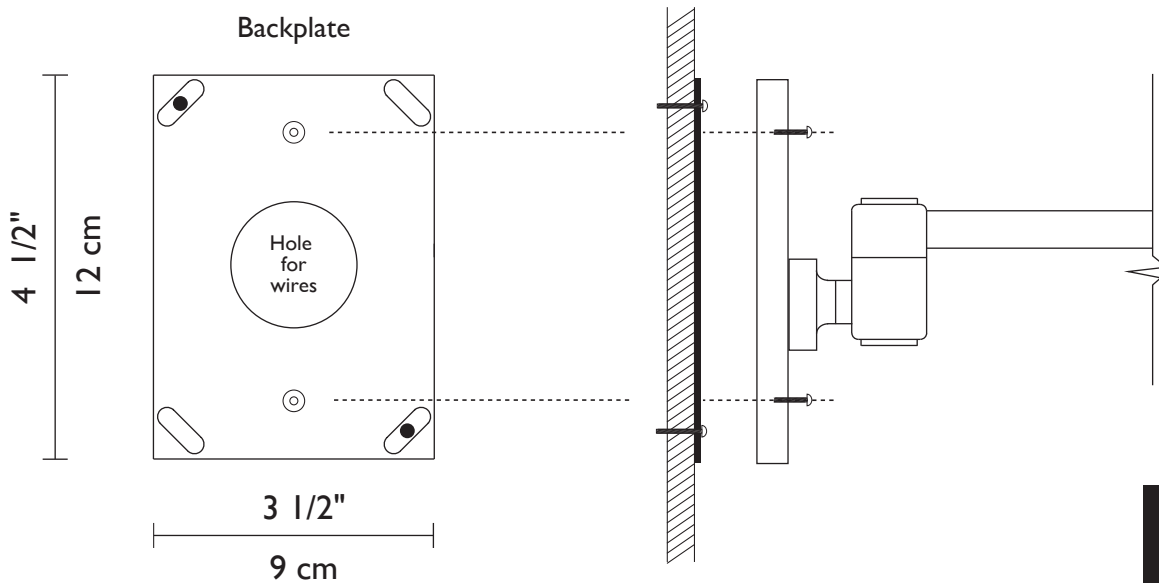

IMAGO PARED

Polished Chrome

Brushed Brass

Polished Brass

IMAGO PARED

Sturdy, double jointed swing arm wall lamp with silk shade.

This fixture is compatible with a pin-up kit (cord, plug and metal cover) for installations where hardwiring is not possible.

Technical Information

FINISHES	
Standard	
Brushed Nickel	
Polished Chrome	
Special	
Polished Brass	
Brushed Brass	
Bronze	

Mounting Specifications

Visit our
showroom at the
Dallas Trade Mart

LAMPING
1 x 100w (Max)
(E27) Medium base 3-way bulb