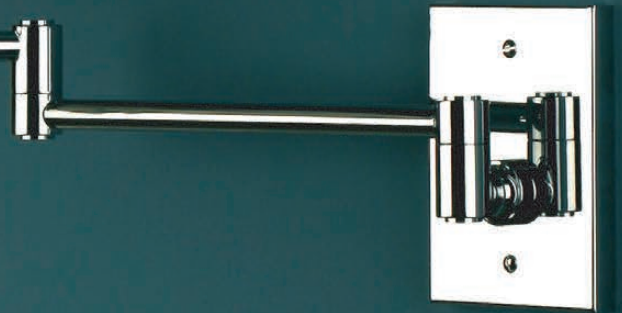

IMAGO PARED

Polished Chrome

Brushed Brass

Polished Brass

IMAGO PARED

Sturdy, double jointed swing arm wall lamp with silk shade.

This fixture is compatible with a pin-up kit (cord, plug and metal cover) for installations where hardwiring is not possible.

Technical Information

FINISHES	
Standard	
Brushed Nickel	
Polished Chrome	
Special	
Polished Brass	
Brushed Brass	
Bronze	

Mounting Specifications

Visit our
showroom at the
Dallas Trade Mart

LAMPING
1 x 100w (Max)
(E27) Medium base 3-way bulb

This fixture is compatible with a pin-up kit (cord, plug and metal cover) for installations where hardwiring is not possible. Imago Pared is also available without shade.