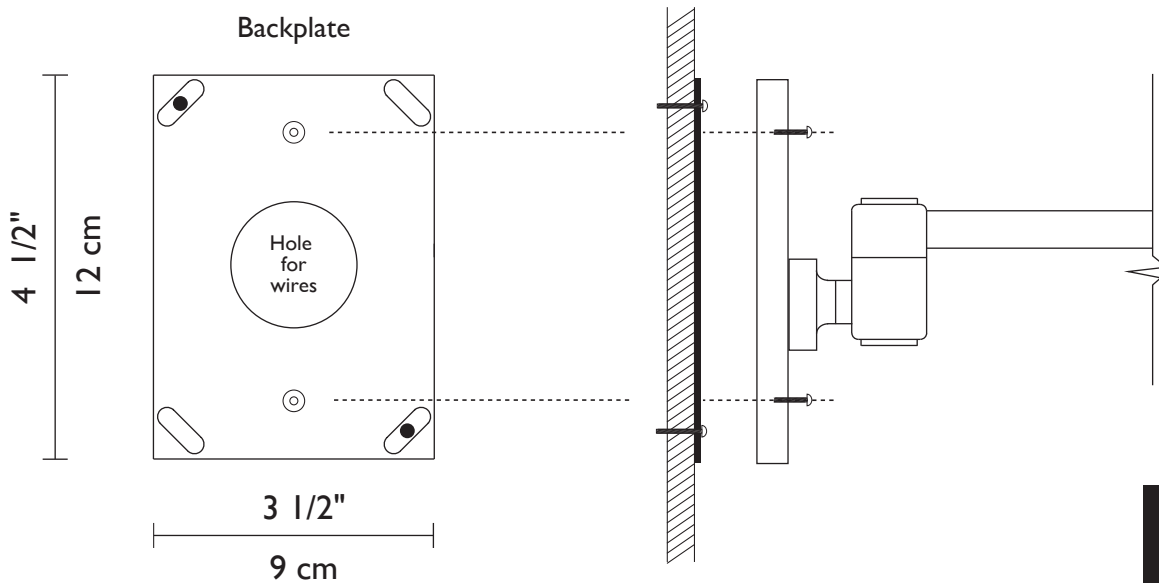

IMAGO PARED

Polished Chrome

Brushed Brass

Polished Brass

IMAGO PARED

Sturdy, double jointed swing arm wall lamp with silk shade.

This fixture is compatible with a pin-up kit (cord, plug and metal cover) for installations where hardwiring is not possible.

Technical Information

FINISHES	
Standard	
Brushed Nickel	
Polished Chrome	
Special	
Polished Brass	
Brushed Brass	
Bronze	

Mounting Specifications

Visit our showroom at the Dallas Trade Mart

LAMPING
1 x 100w (Max)
(E27) Medium base 3-way bulb