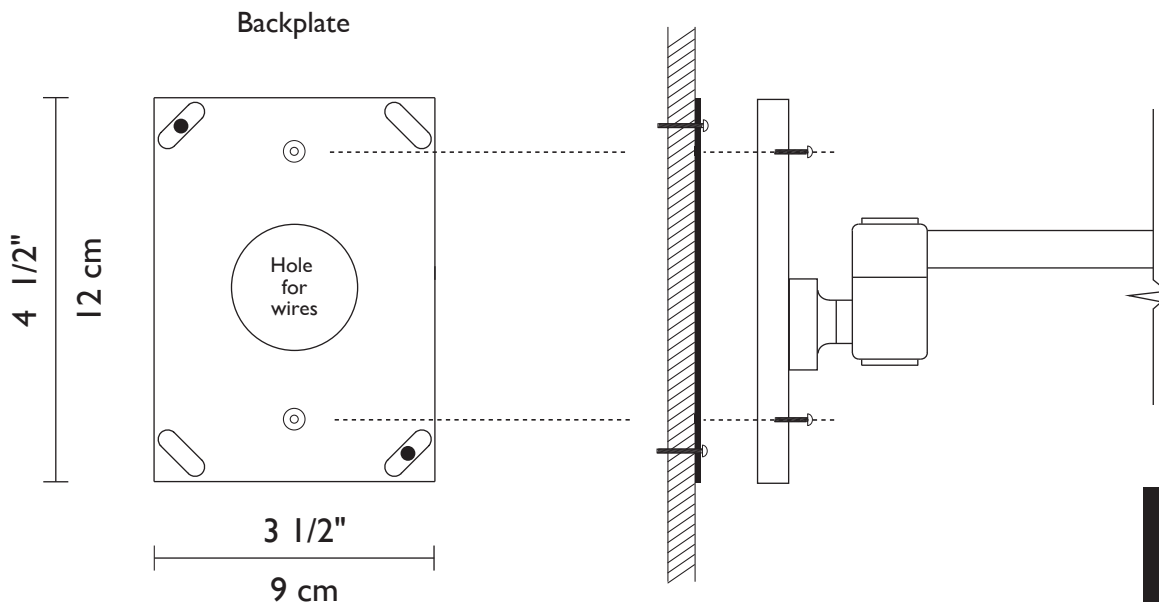

Mounting Specifications

Visit our
showroom at the
Dallas Trade Mart

LAMPING

1 x 100w (Max)
(E27) Medium base 3-way bulb

DEDICATED
FLUORESCENT
available, please
contact us for more
information.

Dry Location

1881 Industrial Drive
Libertyville, IL 60048
Tele: 847.680.9043
Fax: 847.680.8140
www.wptdesign.com

Accessories:

35" metal cord cover

This fixture is compatible with a pin-up kit (cord, plug and metal cover) for installations where hardwiring is not possible.

Bilbao is also available without shade.