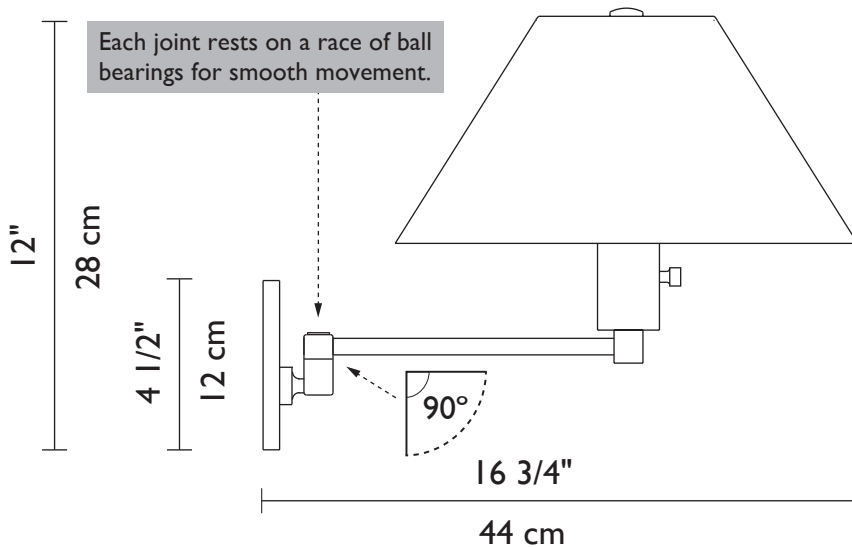

BILBAO

Sturdy, single jointed swing arm wall lamp with silk shade.

This fixture is compatible with a pin-up kit (cord, plug and metal cover) for installations where hardwiring is not possible.

Technical Information

FINISHES

Standard

- Brushed Nickel
- Polished Chrome

Special

- Polished Brass
- Brushed Brass
- Bronze