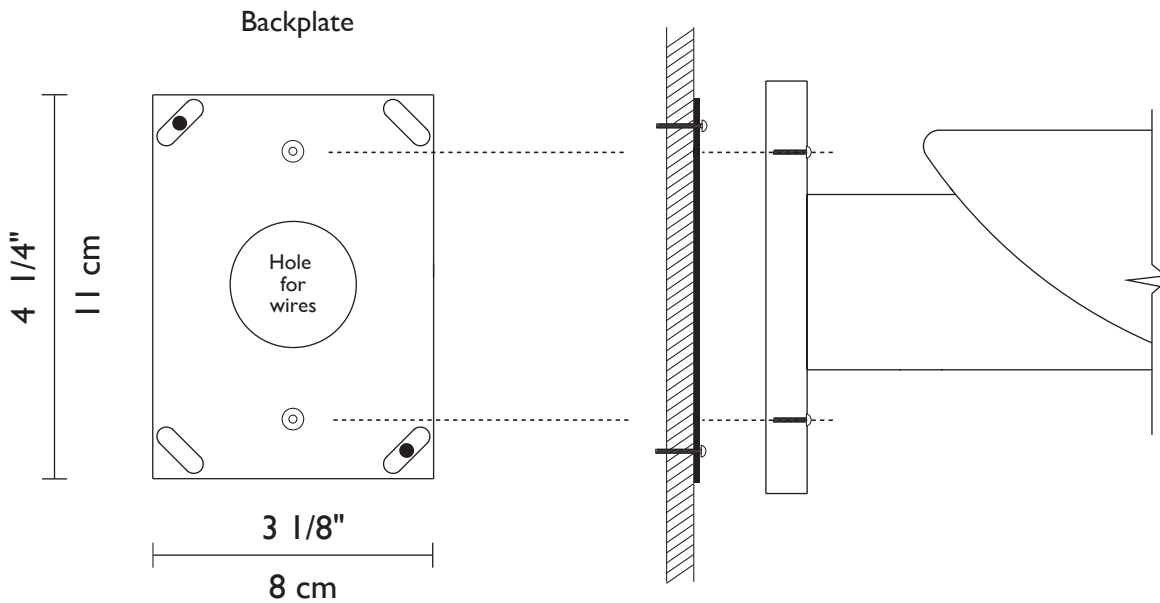

CASPIO

Brushed Nickel

Polished Chrome

CASPIO

Sconce featuring direct and indirect illumination.

Technical Information

FINISHES

Standard

- Brushed Nickel
- Polished Chrome

Special

- Polished Brass
- Brushed Brass
- Bronze

Mounting Specifications

Visit our
showroom at the
Dallas Trade Mart

HALOGEN

1 x 300w (Max) 
Double-ended T3 halogen lamp

DEDICATED FLUORESCENT