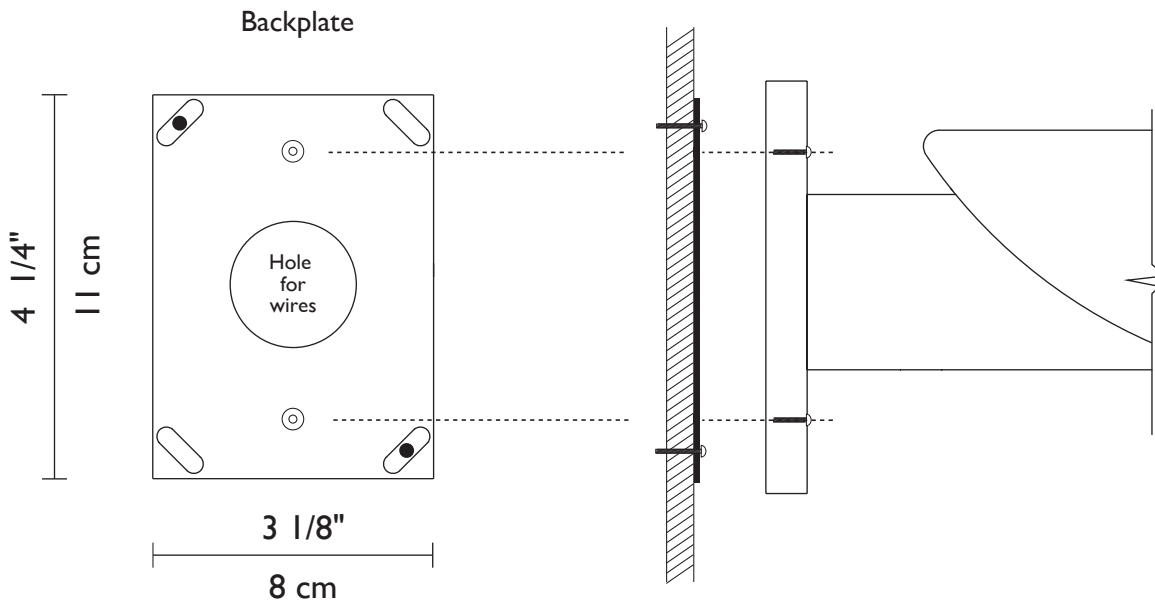

CASPIO

Brushed Nickel

Polished Chrome

CASPIO

Sconce featuring direct and indirect illumination.

Technical Information

FINISHES

Standard

- Brushed Nickel
- Polished Chrome

Special

- Polished Brass
- Brushed Brass
- Bronze

Mounting Specifications

Visit our
showroom at the
Dallas Trade Mart

HALOGEN

1 x 300w (Max) 
Double-ended T3 halogen lamp

DEDICATED FLUORESCENT