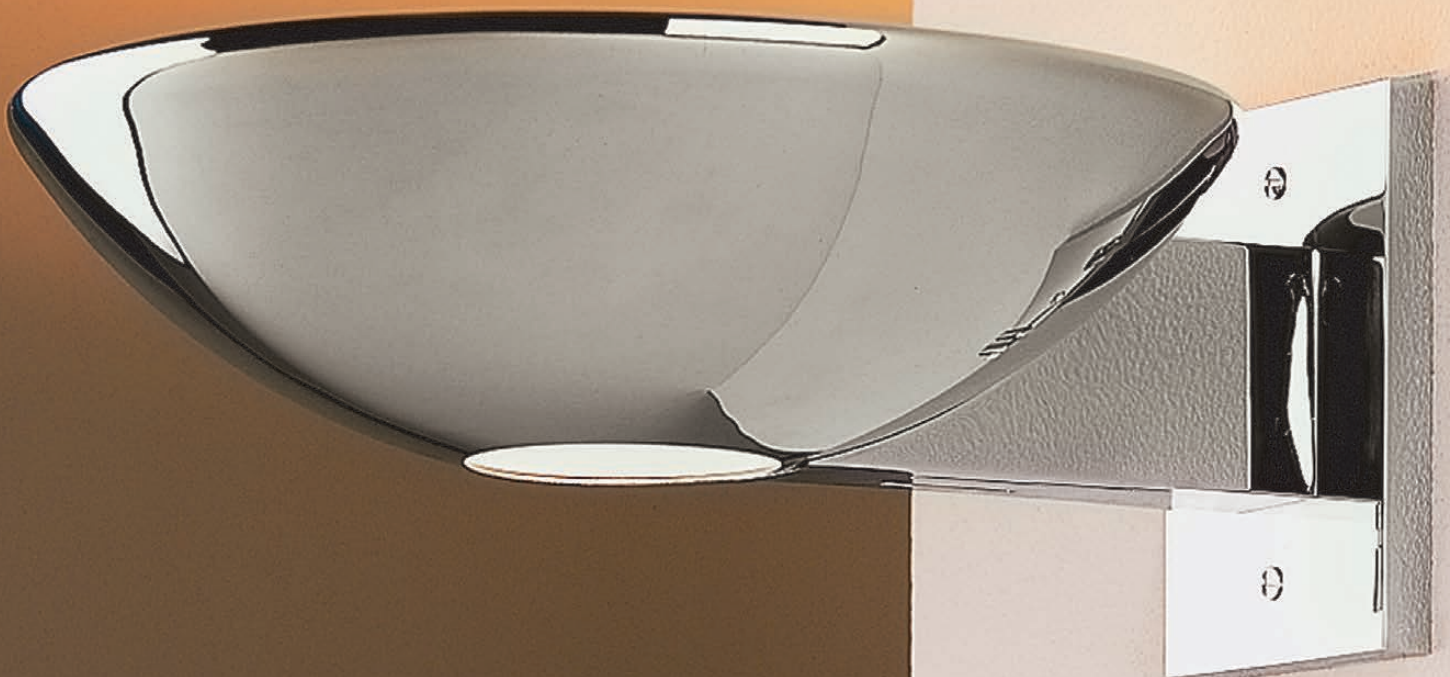

CASPIO

Brushed Nickel

Polished Chrome

CASPIO

Sconce featuring direct and indirect illumination.

Technical Information

FINISHES

Standard

- Brushed Nickel
- Polished Chrome

Special

- Polished Brass
- Brushed Brass
- Bronze

Mounting Specifications

Visit our
showroom at the
Dallas Trade Mart

HALOGEN

1 x 300w (Max) 
Double-ended T3 halogen lamp

DEDICATED FLUORESCENT