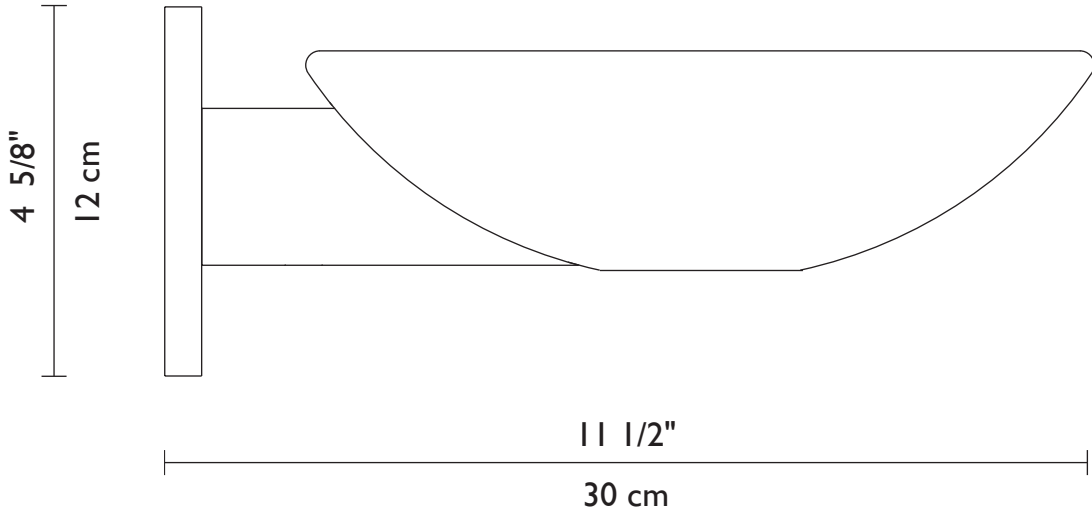

CASPIO

Brushed Nickel

Polished Chrome

CASPIO

Sconce featuring direct and indirect illumination.

Technical Information

FINISHES

Standard