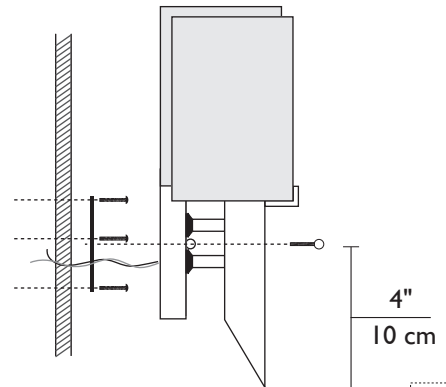

Mounting Information

DESSY FINISH

Standard

Stainless Steel

Visit our showroom at the Dallas Trade Mart

Made in USA

Winter 2015

LAMPING
Dessy One Series
1 x 60w (Max)
(E12) Candelabra Base

1881 Industrial Drive
Libertyville, IL 60048
Tele: 847.680.9043
Fax: 847.680.8140
www.wptdesign.com