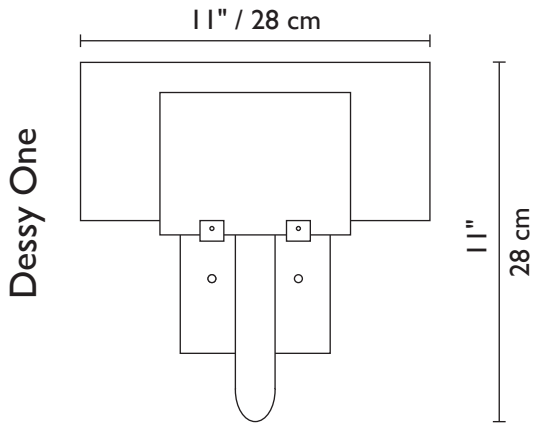

ADA
COMPLIANT

DESSY ONE - DESSY ONE/6 - DESSY ONE/8

The Dessy series brings to life unusually vibrant contemporary art glass. The use of heavy gauge stainless steel and handcrafted glass assures that every fixture will have its own personality. We can create custom color combinations in any Dessy fixture; please ask your designer or showroom for details.

Technical Information