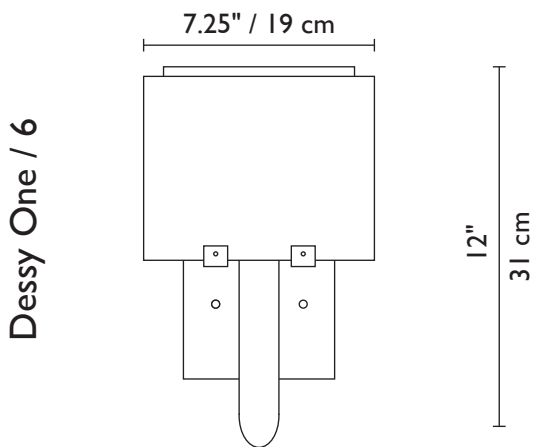

Mounting Information

DESSY FINISH

Standard

Stainless Steel

Visit our showroom at the Dallas Trade Mart

Made in USA

Winter 2015

LAMPING
Dessy One Series
1 x 60w (Max)
(E12) Candelabra Base

1881 Industrial Drive
Libertyville, IL 60048
Tele: 847.680.9043
Fax: 847.680.8140
www.wptdesign.com