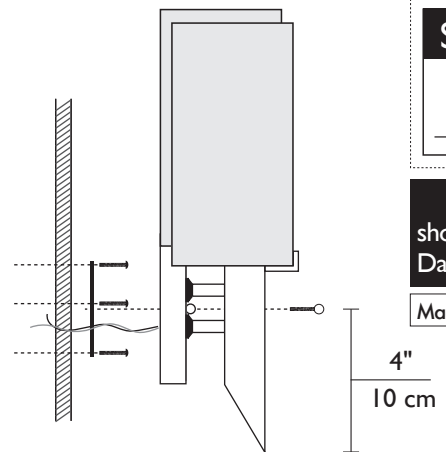

Mounting Information

DESSY FINISH

Standard

Stainless Steel

Visit our showroom at the Dallas Trade Mart

Made in USA

Winter 2015

LAMPING
Dessy One Series
1 x 60w (Max)
(E12) Candelabra Base

1881 Industrial Drive
Libertyville, IL 60048
Tele: 847.680.9043
Fax: 847.680.8140
www.wptdesign.com