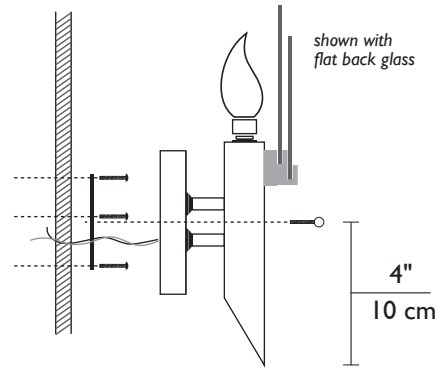

Mounting Information

DESSY FINISH

Standard

Stainless Steel

Visit our showroom at the Dallas Trade Mart

Made in USA

Winter 2015

LAMPING
Dessy One Series
1 x 60w (Max)
(E12) Candelabra Base

1881 Industrial Drive
Libertyville, IL 60048
Tele: 847.680.9043
Fax: 847.680.8140
www.wptdesign.com