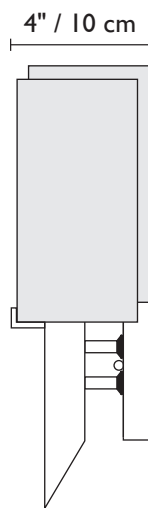

Mounting Information

DESSY FINISH

Standard

Stainless Steel

Visit our showroom at the Dallas Trade Mart

Made in USA

Winter 2015

LAMPING
Dessy One Series
1 x 60w (Max)
(E12) Candelabra Base