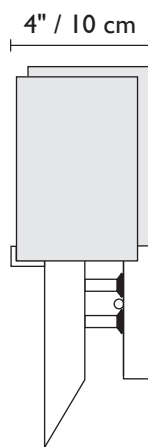

Mounting Information

DESSY FINISH

Standard

Stainless Steel

Visit our showroom at the Dallas Trade Mart

Made in USA

Winter 2015

LAMPING
Dessy One Series
1 x 60w (Max)
(E12) Candelabra Base