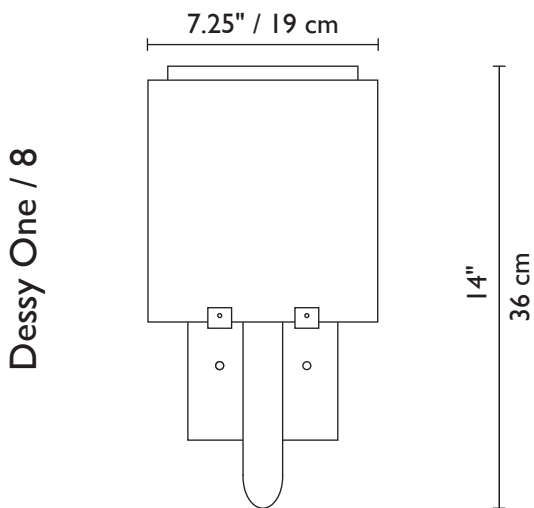

Mounting Information

DESSY FINISH

Standard

Stainless Steel

Visit our showroom at the Dallas Trade Mart

Made in USA

Winter 2015

LAMPING
Dessy One Series
1 x 60w (Max)
(E12) Candelabra Base

1881 Industrial Drive
Libertyville, IL 60048
Tele: 847.680.9043
Fax: 847.680.8140
www.wptdesign.com