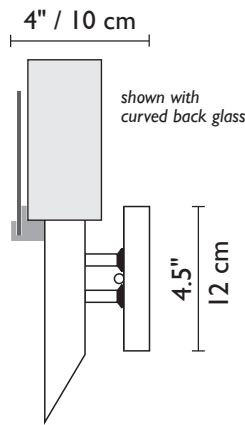

ADA
COMPLIANT

DESSY ONE - DESSY ONE/6 - DESSY ONE/8

The Dessy series brings to life unusually vibrant contemporary art glass. The use of heavy gauge stainless steel and handcrafted glass assures that every fixture will have its own personality. We can create custom color combinations in any Dessy fixture; please ask your designer or showroom for details.

Technical Information