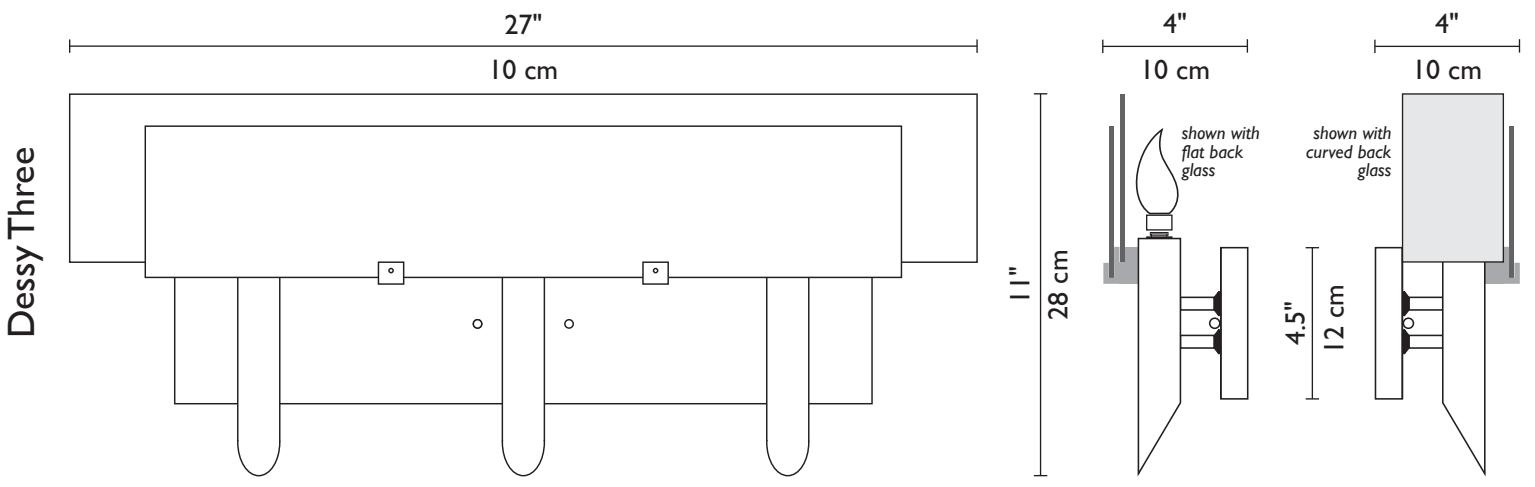

Technical Information

Mounting Information

DESSY FINISH
Standard
 Stainless Steel

Visit our showroom at the Dallas Trade Mart

Made in USA

LAMPING

Dessy Two - 2 x 60w (Max)
 Dessy Three - 3 x 60w (Max)
 (E12) Candelabra Base