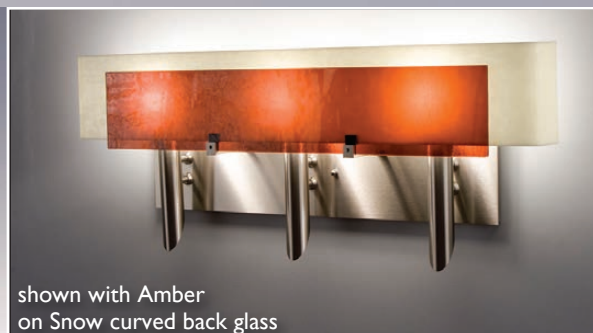

ADA
COMPLIANT

DESSY TWO

shown with
Toffee on Toffee
curved back glass

shown with
Root Beer on
White flat back glass

GLASS OPTIONS

DESSY THREE

shown with Amber
on Snow curved back glass

shown with
White on White
flat back glass

ADA
COMPLIANT

DESSY TWO & THREE

The Dessy series brings to life unusually vibrant contemporary art glass. The use of heavy gauge stainless steel and handcrafted glass assures that every fixture will have its own personality. We can create custom color combinations in any Dessy fixture; please ask your designer or showroom for details.