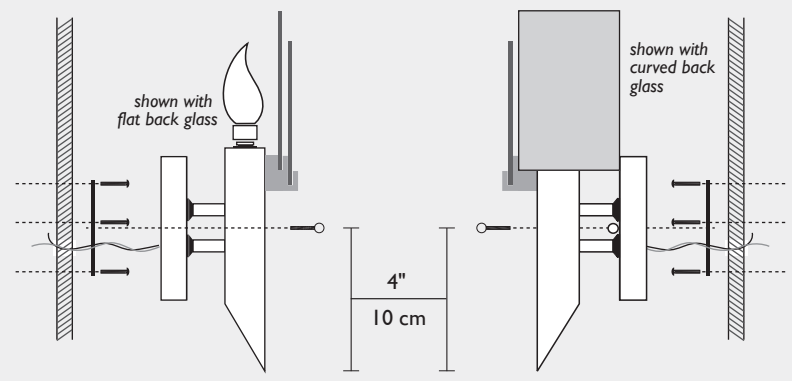

Technical Information

DESSY FINISH
Standard
 Stainless Steel

Visit our showroom at the Dallas Trade Mart

Made in USA

Mounting Information

LAMPING

- Dessy Two - 2 x 60w (Max)
- Dessy Three - 3 x 60w (Max)
- (E12) Candelabra Base

Damp Location

1881 Industrial Drive
 Libertyville, IL 60048
 Tele: 847.680.9043
 Fax: 847.680.8140
www.wptdesign.com