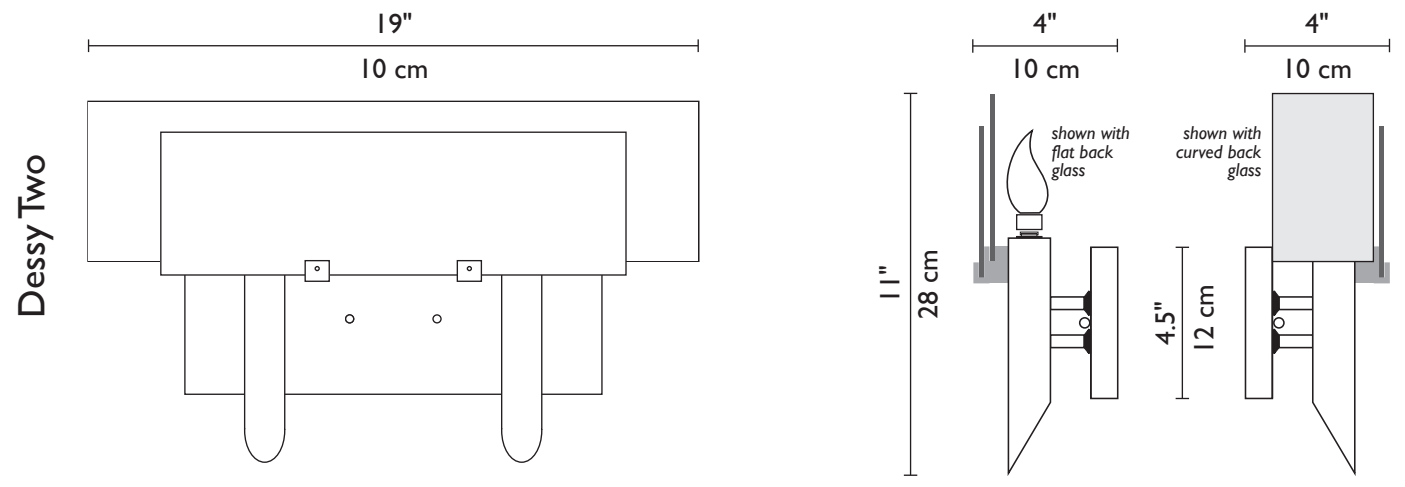

Technical Information

Mounting Information

DESSY FINISH
Standard
 Stainless Steel

Visit our showroom at the Dallas Trade Mart

Made in USA

LAMPING

Dessy Two - 2 x 60w (Max)
 Dessy Three - 3 x 60w (Max)
 (E12) Candelabra Base