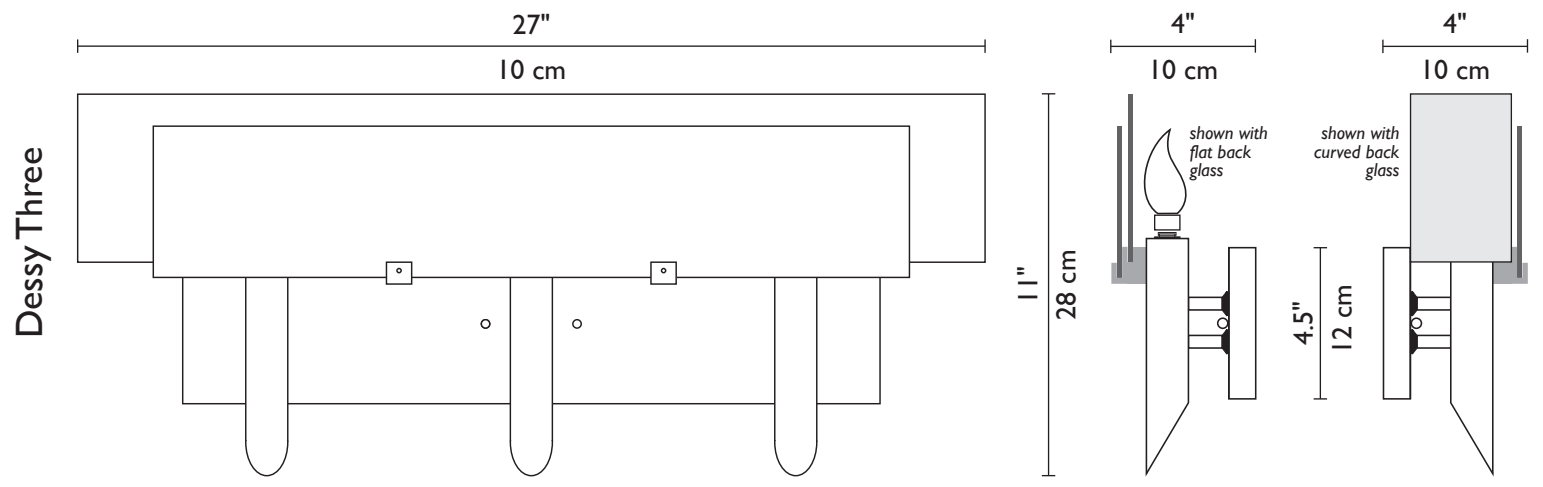

Technical Information

DESSY FINISH
Standard
 Stainless Steel

Visit our showroom at the Dallas Trade Mart

Made in USA

Mounting Information

LAMPING

- Dessy Two - 2 x 60w (Max)
- Dessy Three - 3 x 60w (Max)
- (E12) Candelabra Base