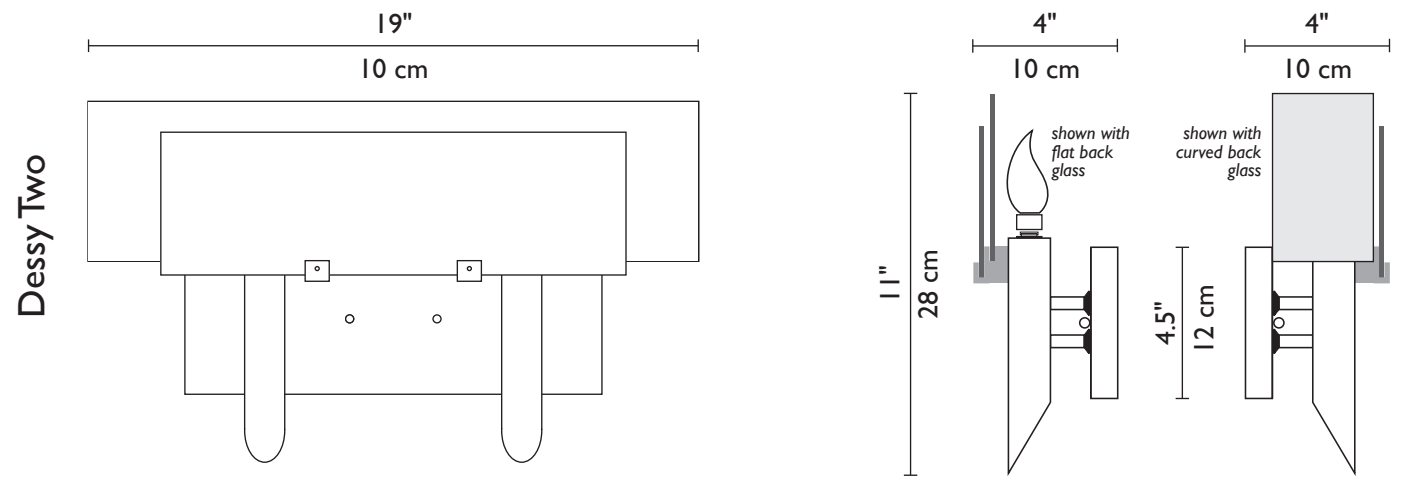

ADA
COMPLIANT

DESSY TWO

shown with
Toffee on Toffee
curved back glass

shown with
Root Beer on
White flat back glass

GLASS OPTIONS

DESSY THREE

shown with Amber
on Snow curved back glass

shown with
White on White
flat back glass

Technical Information

DESSY FINISH
Standard
 Stainless Steel

Visit our showroom at the Dallas Trade Mart

Made in USA

Mounting Information

LAMPING

- Dessy Two - 2 x 60w (Max)
- Dessy Three - 3 x 60w (Max)
- (E12) Candelabra Base