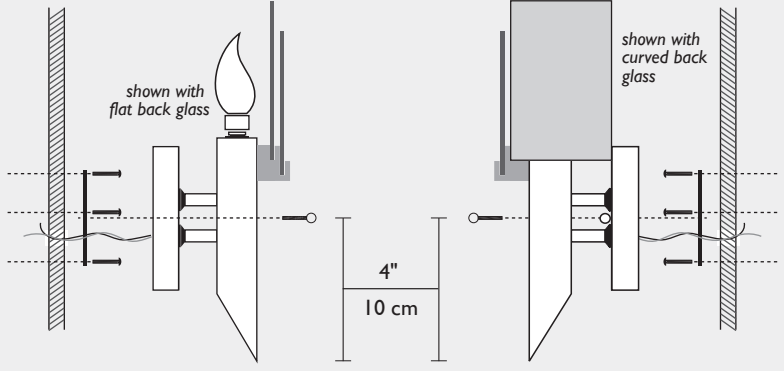

DESSY THREE

shown with Amber
on Snow curved back glass

shown with
White on White
flat back glass

ADA
COMPLIANT

DESSY TWO & THREE

The Dessy series brings to life unusually vibrant contemporary art glass. The use of heavy gauge stainless steel and handcrafted glass assures that every fixture will have its own personality. We can create custom color combinations in any Dessy fixture; please ask your designer or showroom for details.

Technical Information

Mounting Information

DESSY FINISH
Standard
 Stainless Steel

Visit our showroom at the Dallas Trade Mart

Made in USA

LAMPING

Dessy Two - 2 x 60w (Max)
 Dessy Three - 3 x 60w (Max)
 (E12) Candelabra Base