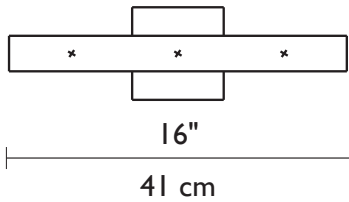

ADA
COMPLIANT

DUKE

Contemporary and minimal, the Duke wall sconce is ideal for either bath or hall. Its unusual u-shaped diffuser seems to float afloat of its polished chrome platform.

Technical Information

FINISHES

Standard

Polished Chrome

Chiquito

Chico

Corto

Visit our
showroom at the
Dallas Trade Mart

LAMPING

G9 base

- Chiquito: 1x60W (Max)
- Chico: 2x60W (Max)
- Corto: 3x60W (Max)
- Medio: 4x60W (Max)
- Largo: 5x60W (Max)

Dry Location

1881 Industrial Drive
Libertyville, IL 60048
Tele: 847.680.9043
Fax: 847.680.8140
www.wptdesign.com