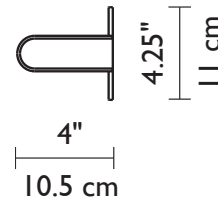

ADA
COMPLIANT

DUKE

Contemporary and minimal, the Duke wall sconce is ideal for either bath or hall. Its unusual u-shaped diffuser seems to float afloat of its polished chrome platform.

Technical Information

FINISHES

Standard

Polished Chrome

Chiquito

Chico

Corto

Visit our
showroom at the
Dallas Trade Mart

LAMPING

G9 base

- Chiquito: 1x60W (Max)
- Chico: 2x60W (Max)
- Corto: 3x60W (Max)
- Medio: 4x60W (Max)
- Largo: 5x60W (Max)

Dry Location

1881 Industrial Drive
Libertyville, IL 60048
Tele: 847.680.9043
Fax: 847.680.8140
www.wptdesign.com