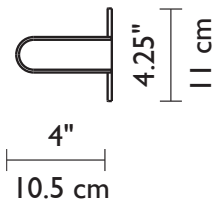

Largo

Visit our
showroom at the
Dallas Trade Mart

LAMPING

G9 base

- Chiquito: 1x60W (Max)
- Chico: 2x60W (Max)
- Corto: 3x60W (Max)
- Medio: 4x60W (Max)
- Largo: 5x60W (Max)