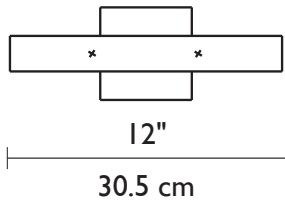

ADA
COMPLIANT

DUKE

Contemporary and minimal, the Duke wall sconce is ideal for either bath or hall. Its unusual u-shaped diffuser seems to float afloat of its polished chrome platform.

Technical Information

FINISHES

Standard

Polished Chrome

Chiquito

Chico

Corto

Visit our
showroom at the
Dallas Trade Mart

LAMPING

G9 base

- Chiquito: 1x60W (Max)
- Chico: 2x60W (Max)
- Corto: 3x60W (Max)
- Medio: 4x60W (Max)
- Largo: 5x60W (Max)

Dry Location

1881 Industrial Drive
Libertyville, IL 60048
Tele: 847.680.9043
Fax: 847.680.8140
www.wptdesign.com