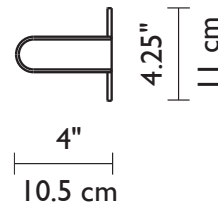

ADA
COMPLIANT

DUKE

Contemporary and minimal, the Duke wall sconce is ideal for either bath or hall. Its unusual u-shaped diffuser seems to float afloat of its polished chrome platform.

Technical Information

FINISHES

Standard

Polished Chrome

Chiquito

Chico

Corto

Visit our
showroom at the
Dallas Trade Mart

LAMPING

G9 base

- Chiquito: 1x60W (Max)
- Chico: 2x60W (Max)
- Corto: 3x60W (Max)
- Medio: 4x60W (Max)
- Largo: 5x60W (Max)

Dry Location

1881 Industrial Drive
Libertyville, IL 60048
Tele: 847.680.9043
Fax: 847.680.8140
www.wptdesign.com