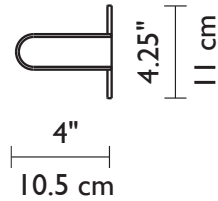

ADA
COMPLIANT

DUKE

Contemporary and minimal, the Duke wall sconce is ideal for either bath or hall. Its unusual u-shaped diffuser seems to float afloat of its polished chrome platform.

Technical Information

FINISHES

Standard

Polished Chrome

Chiquito

Chico

Corto

Medio

Visit our
showroom at the
Dallas Trade Mart

LAMPING

G9 base

- Chiquito: 1x60W (Max)
- Chico: 2x60W (Max)
- Corto: 3x60W (Max)
- Medio: 4x60W (Max)
- Largo: 5x60W (Max)

Dry Location

1881 Industrial Drive
Libertyville, IL 60048
Tele: 847.680.9043
Fax: 847.680.8140
www.wptdesign.com