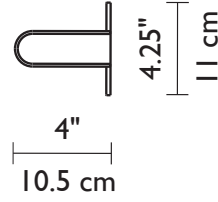

ADA
COMPLIANT

DUKE

Contemporary and minimal, the Duke wall sconce is ideal for either bath or hall. Its unusual u-shaped diffuser seems to float afloat of its polished chrome platform.

Technical Information

FINISHES

Standard

Polished Chrome

Chiquito