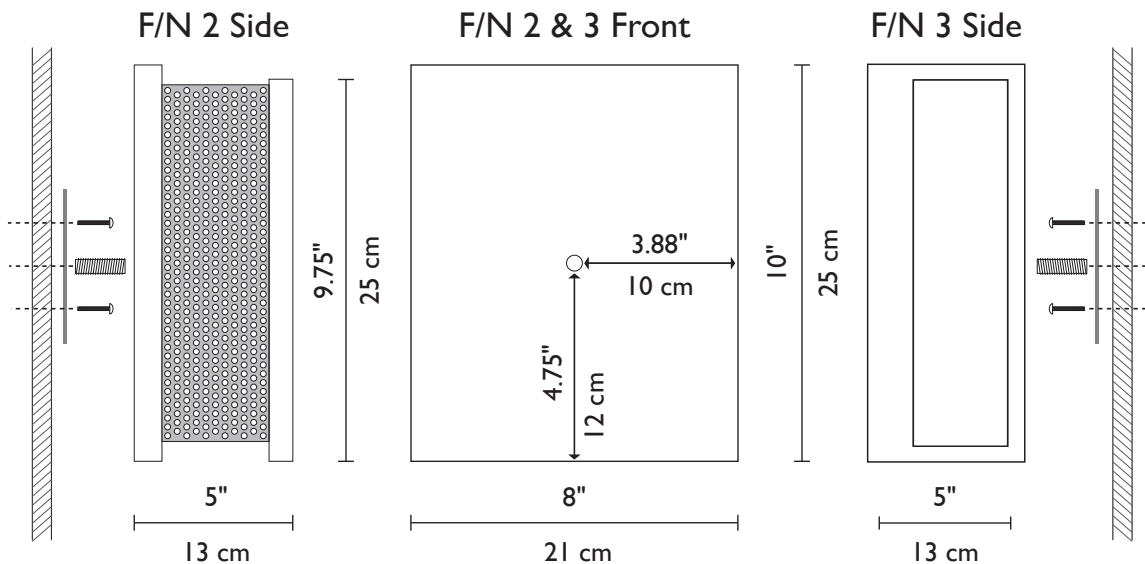

Mounting Specifications

METAL FINISHES

Standard

Bronze

Silver

Special

Wrought Iron

Visit our showroom at the Dallas Trade Mart

Made in USA

LAMPING

1 x 100w (Max)
(E27) Medium Base

1881 Industrial Drive
Libertyville, IL 60048
Tele: 847.680.9043
Fax: 847.680.8140
www.wptdesign.com