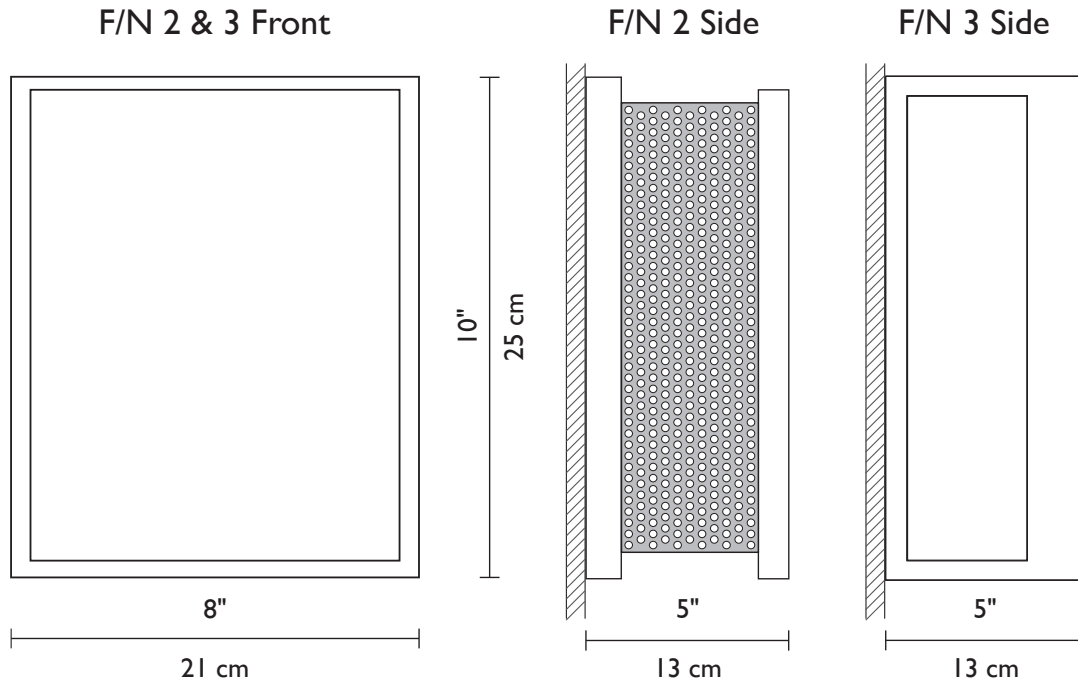

F/N 2 IO & F/N 3 IO (Indoor/Outdoor)

Framed by bronze powder-coated steel, the F/N 2 & 3 IO showcase our collection of handmade Magic Art Glass. By using a combination of exotic elements and a myriad of glass techniques, we have produced an original, whimsical yet elegant line of fixtures illuminated with incandescent lamps.

Technical Information