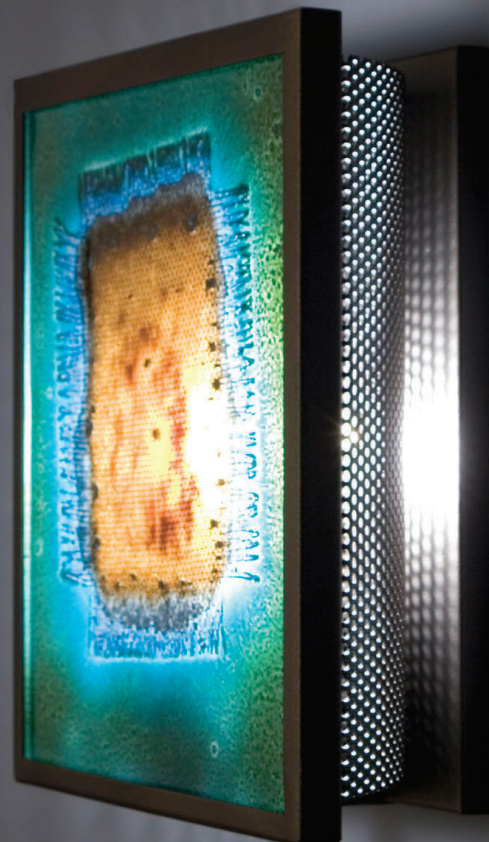

ADA
COMPLIANT

F/N 1

F/N 1
shown in bronze
finish with Merlot glass

F/N 1
shown in
bronze finish
with Half Moon
Blue glass

F/N 1
shown in
stainless steel
finish with Fuzzy glass

F/N 2
shown in bronze finish
with Mesh & Bits glass

F/N 3
shown in bronze finish
with Wired Blue glass

F/N 2

F/N 2 shown in
bronze finish with
Green Wired glass

F/N 3

F/N 3
shown in
bronze finish
with Meadow glass

**ADA
COMPLIANT**

F/N 1 - F/N 2 - F/N 3

Framed by bronze powder-coated steel, the F/N 1, 2 & 3 showcase our collection of handmade Magic Art Glass. By using a combination of exotic elements and a myriad of glass techniques, we have produced an original, whimsical yet elegant line of fixtures illuminated with incandescent or Earth-friendly fluorescents.*

Technical and Mounting Information

F/N 1 Front

F/N 1 Side

METAL FINISHES

Standard

Bronze

Silver

Stainless Steel (F/N 1)