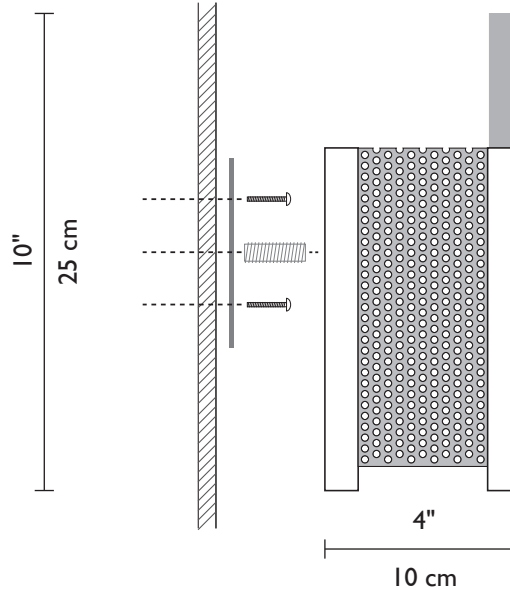

F/N 1 Side

METAL FINISHES

Standard

Bronze

Silver

Stainless Steel (F/N 1)

Special

Wrought Iron

Visit our
showroom at the
Dallas Trade Mart

Made in USA