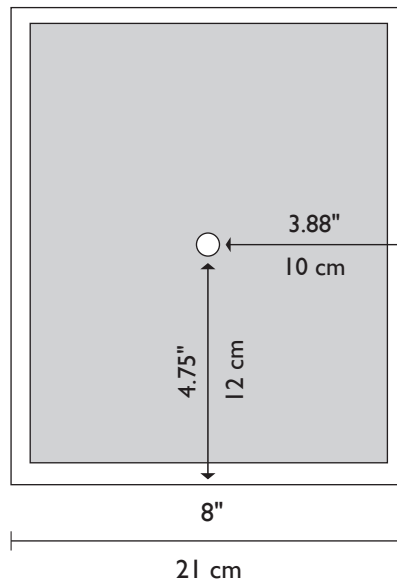

F/N 2 & 3 Front