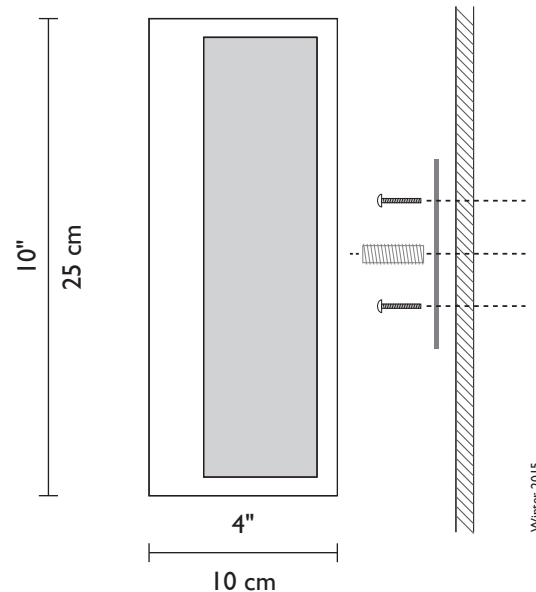

F/N 3 Side

LAMPING

F/N 1 - F/N 2 - F/N 3
1 x 60w (Max)
(E12) Candelabra Base

F/N 2 - F/N 3
2 x 13w (Max)
PL GX-23 Base

Damp Location

1881 Industrial Drive
Libertyville, IL 60048
Tele: 847.680.9043
Fax: 847.680.8140
www.wptdesign.com

*Fluorescent lamps not properly disposed of can be poisonous. Properly disposing of your old fluorescent lamps prevents the release of mercury into our water supply.