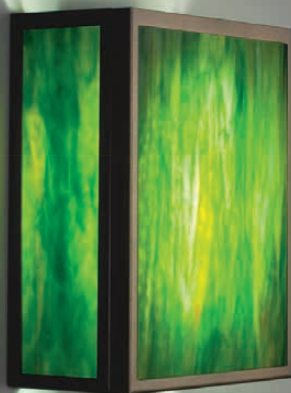

ADA
COMPLIANT

F/N 1

F/N 1
shown in bronze
finish with Merlot glass

F/N 1
shown in
bronze finish
with Half Moon
Blue glass

F/N 1
shown in
stainless steel
finish with Fuzzy glass

F/N 2
shown in bronze finish
with Mesh & Bits glass

F/N 3
shown in bronze finish
with Wired Blue glass

F/N 2

F/N 2 shown in
bronze finish with
Green Wired glass

F/N 3

F/N 3
shown in
bronze finish
with Meadow glass

**ADA
COMPLIANT**

F/N 1 - F/N 2 - F/N 3

Framed by bronze powder-coated steel, the F/N 1, 2 & 3 showcase our collection of handmade Magic Art Glass. By using a combination of exotic elements and a myriad of glass techniques, we have produced an original, whimsical yet elegant line of fixtures illuminated with incandescent or Earth-friendly fluorescents.*