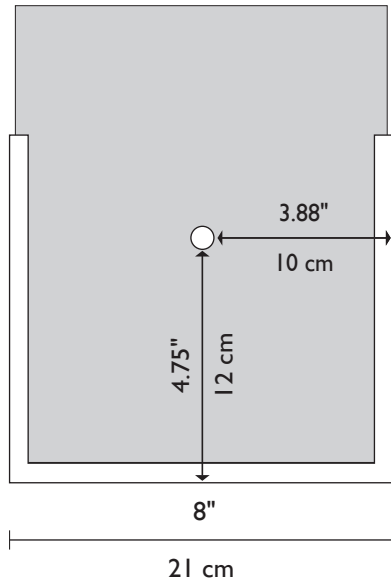

**ADA
COMPLIANT**

F/N 1 - F/N 2 - F/N 3

Framed by bronze powder-coated steel, the F/N 1, 2 & 3 showcase our collection of handmade Magic Art Glass. By using a combination of exotic elements and a myriad of glass techniques, we have produced an original, whimsical yet elegant line of fixtures illuminated with incandescent or Earth-friendly fluorescents.*

Technical and Mounting Information

F/N 1 Front