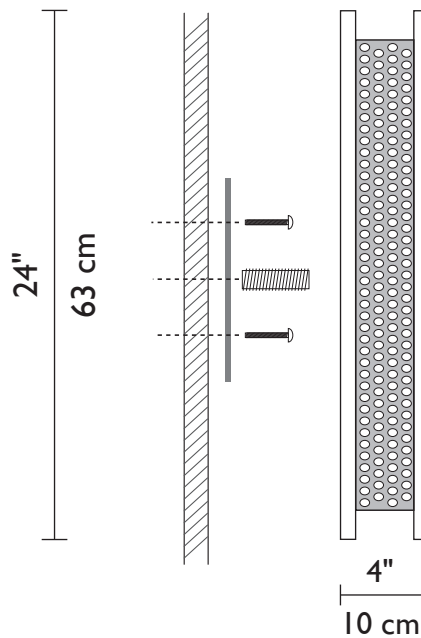

## Technical and Mounting Specifications

F/N BIG Front

F/N BIG Side

METAL FINISHES	
<b>Standard</b>	
Bronze	
Silver	
<b>Special</b>	
Wrought Iron	

F/N BIG Front

F/N BIG Side

Visit our  
showroom at the  
Dallas Trade Mart