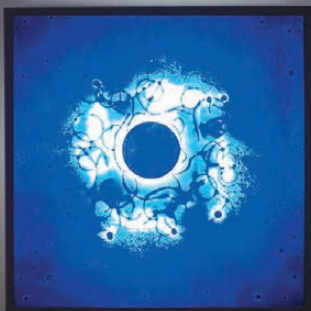

ADA  
COMPLIANT

F/N BIG

F/N BIG  
shown in bronze finish  
with Wired Green glass

F/N BIG  
shown in bronze finish  
with Half Moon  
Blue glass

F/N BIG  
shown in bronze finish  
with Wired Blue glass

F/N BIG  
shown in bronze finish  
with Wired Rose glass

# F/N BIG

Framed by bronze powder-coated steel, the F/N Big showcases our collection of handmade Magic Art Glass. By using a combination of exotic elements and a myriad of glass techniques, we have produced an original, whimsical yet elegant line of fixtures illuminated with Earth-friendly fluorescents.\*