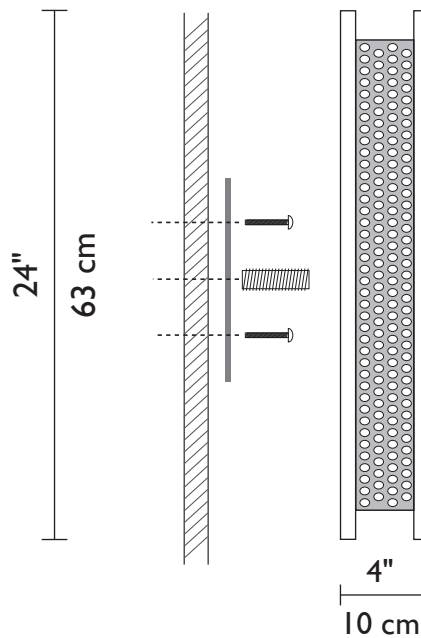

Technical and Mounting Specifications

F/N BIG Front

F/N BIG Side

METAL FINISHES	
Standard	
Bronze	
Silver	
Special	
Wrought Iron	

F/N BIG Front

F/N BIG Side

Visit our
showroom at the
Dallas Trade Mart

Made in USA