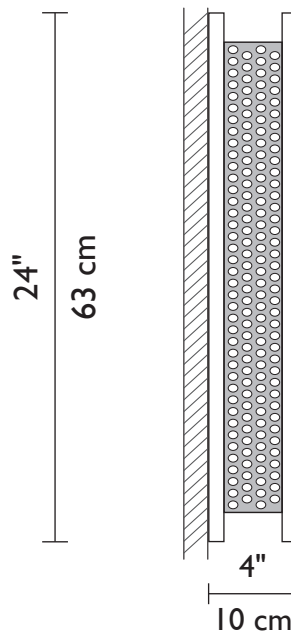

F/N BIG
shown in bronze finish
with Fuzzy glass

F/N BIG
shown in bronze finish
with Amber Lemon
Drop glass

F/N BIG
shown in bronze finish
with Toffee glass

**ADA
COMPLIANT**

F/N BIG

Framed by bronze powder-coated steel, the F/N Big showcases our collection of handmade Magic Art Glass. By using a combination of exotic elements and a myriad of glass techniques, we have produced an original, whimsical yet elegant line of fixtures illuminated with Earth-friendly fluorescents.*

Technical and Mounting Specifications

F/N BIG Front

F/N BIG Side

METAL FINISHES	
Standard	
Bronze	
Silver	
Special	
Wrought Iron	

F/N BIG Front

F/N BIG Side

Visit our
showroom at the
Dallas Trade Mart

Made in USA