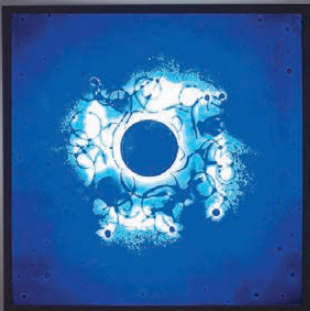

ADA
COMPLIANT

F/N BIG

F/N BIG
shown in bronze finish
with Wired Green glass

F/N BIG
shown in bronze finish
with Half Moon
Blue glass

F/N BIG
shown in bronze finish
with Wired Blue glass

F/N BIG
shown in bronze finish
with Wired Rose glass

F/N BIG
shown in bronze finish
with Fuzzy glass

F/N BIG
shown in bronze finish
with Amber Lemon
Drop glass

F/N BIG
shown in bronze finish
with Toffee glass

**ADA
COMPLIANT**

F/N BIG

Framed by bronze powder-coated steel, the F/N Big showcases our collection of handmade Magic Art Glass. By using a combination of exotic elements and a myriad of glass techniques, we have produced an original, whimsical yet elegant line of fixtures illuminated with Earth-friendly fluorescents.*