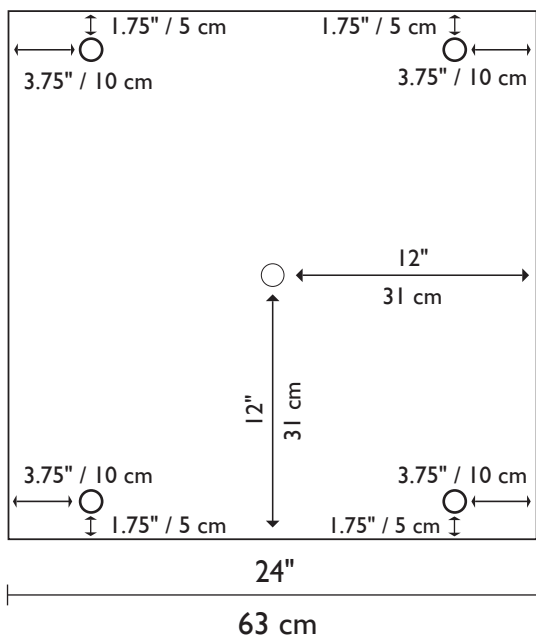

## Technical and Mounting Specifications

F/N BIG Front

F/N BIG Side

METAL FINISHES	
<b>Standard</b>	
Bronze	
Silver	
<b>Special</b>	
Wrought Iron	

F/N BIG Front

F/N BIG Side

Visit our  
showroom at the  
Dallas Trade Mart