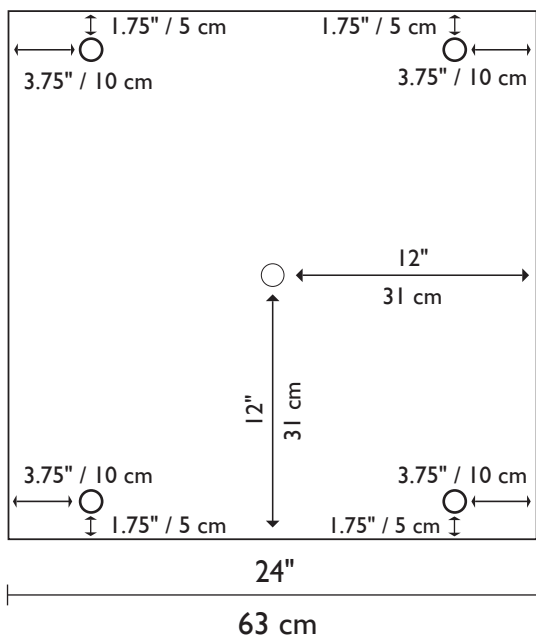

Technical and Mounting Specifications

F/N BIG Front

F/N BIG Side

METAL FINISHES	
Standard	
Bronze	
Silver	
Special	
Wrought Iron	

F/N BIG Front

F/N BIG Side

Visit our
showroom at the
Dallas Trade Mart

Made in USA