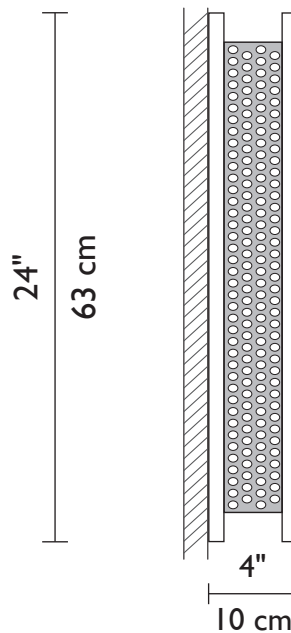

## Technical and Mounting Specifications

F/N BIG Front

F/N BIG Side

METAL FINISHES	
<b>Standard</b>	
Bronze	
Silver	
<b>Special</b>	
Wrought Iron	

F/N BIG Front

F/N BIG Side

Visit our  
showroom at the  
Dallas Trade Mart