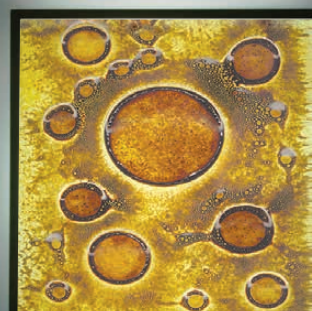

ADA  
COMPLIANT

F/N BIG

F/N BIG  
shown in bronze finish  
with Wired Green glass

F/N BIG  
shown in bronze finish  
with Half Moon  
Blue glass

F/N BIG  
shown in bronze finish  
with Wired Blue glass

F/N BIG  
shown in bronze finish  
with Wired Rose glass

F/N BIG  
shown in bronze finish  
with Fuzzy glass

F/N BIG  
shown in bronze finish  
with Amber Lemon  
Drop glass

F/N BIG  
shown in bronze finish  
with Toffee glass

**ADA  
COMPLIANT**

# F/N BIG

Framed by bronze powder-coated steel, the F/N Big showcases our collection of handmade Magic Art Glass. By using a combination of exotic elements and a myriad of glass techniques, we have produced an original, whimsical yet elegant line of fixtures illuminated with Earth-friendly fluorescents.\*