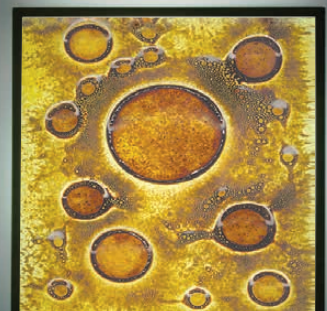

ADA
COMPLIANT

F/N BIG

F/N BIG
shown in bronze finish
with Wired Green glass

F/N BIG
shown in bronze finish
with Half Moon
Blue glass

F/N BIG
shown in bronze finish
with Wired Blue glass

F/N BIG
shown in bronze finish
with Wired Rose glass

F/N BIG
shown in bronze finish
with Fuzzy glass

F/N BIG
shown in bronze finish
with Amber Lemon
Drop glass

F/N BIG
shown in bronze finish
with Toffee glass

**ADA
COMPLIANT**

F/N BIG

Framed by bronze powder-coated steel, the F/N Big showcases our collection of handmade Magic Art Glass. By using a combination of exotic elements and a myriad of glass techniques, we have produced an original, whimsical yet elegant line of fixtures illuminated with Earth-friendly fluorescents.*