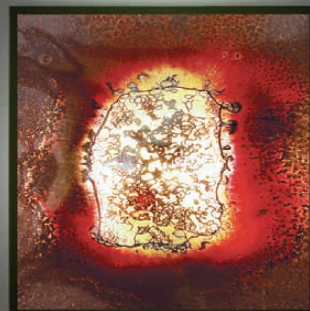

ADA
COMPLIANT

F/N BIG

F/N BIG
shown in bronze finish
with Wired Green glass

F/N BIG
shown in bronze finish
with Half Moon
Blue glass

F/N BIG
shown in bronze finish
with Wired Blue glass

F/N BIG
shown in bronze finish
with Wired Rose glass

F/N BIG
shown in bronze finish
with Fuzzy glass

F/N BIG
shown in bronze finish
with Amber Lemon
Drop glass

F/N BIG
shown in bronze finish
with Toffee glass

**ADA
COMPLIANT**

F/N BIG

Framed by bronze powder-coated steel, the F/N Big showcases our collection of handmade Magic Art Glass. By using a combination of exotic elements and a myriad of glass techniques, we have produced an original, whimsical yet elegant line of fixtures illuminated with Earth-friendly fluorescents.*