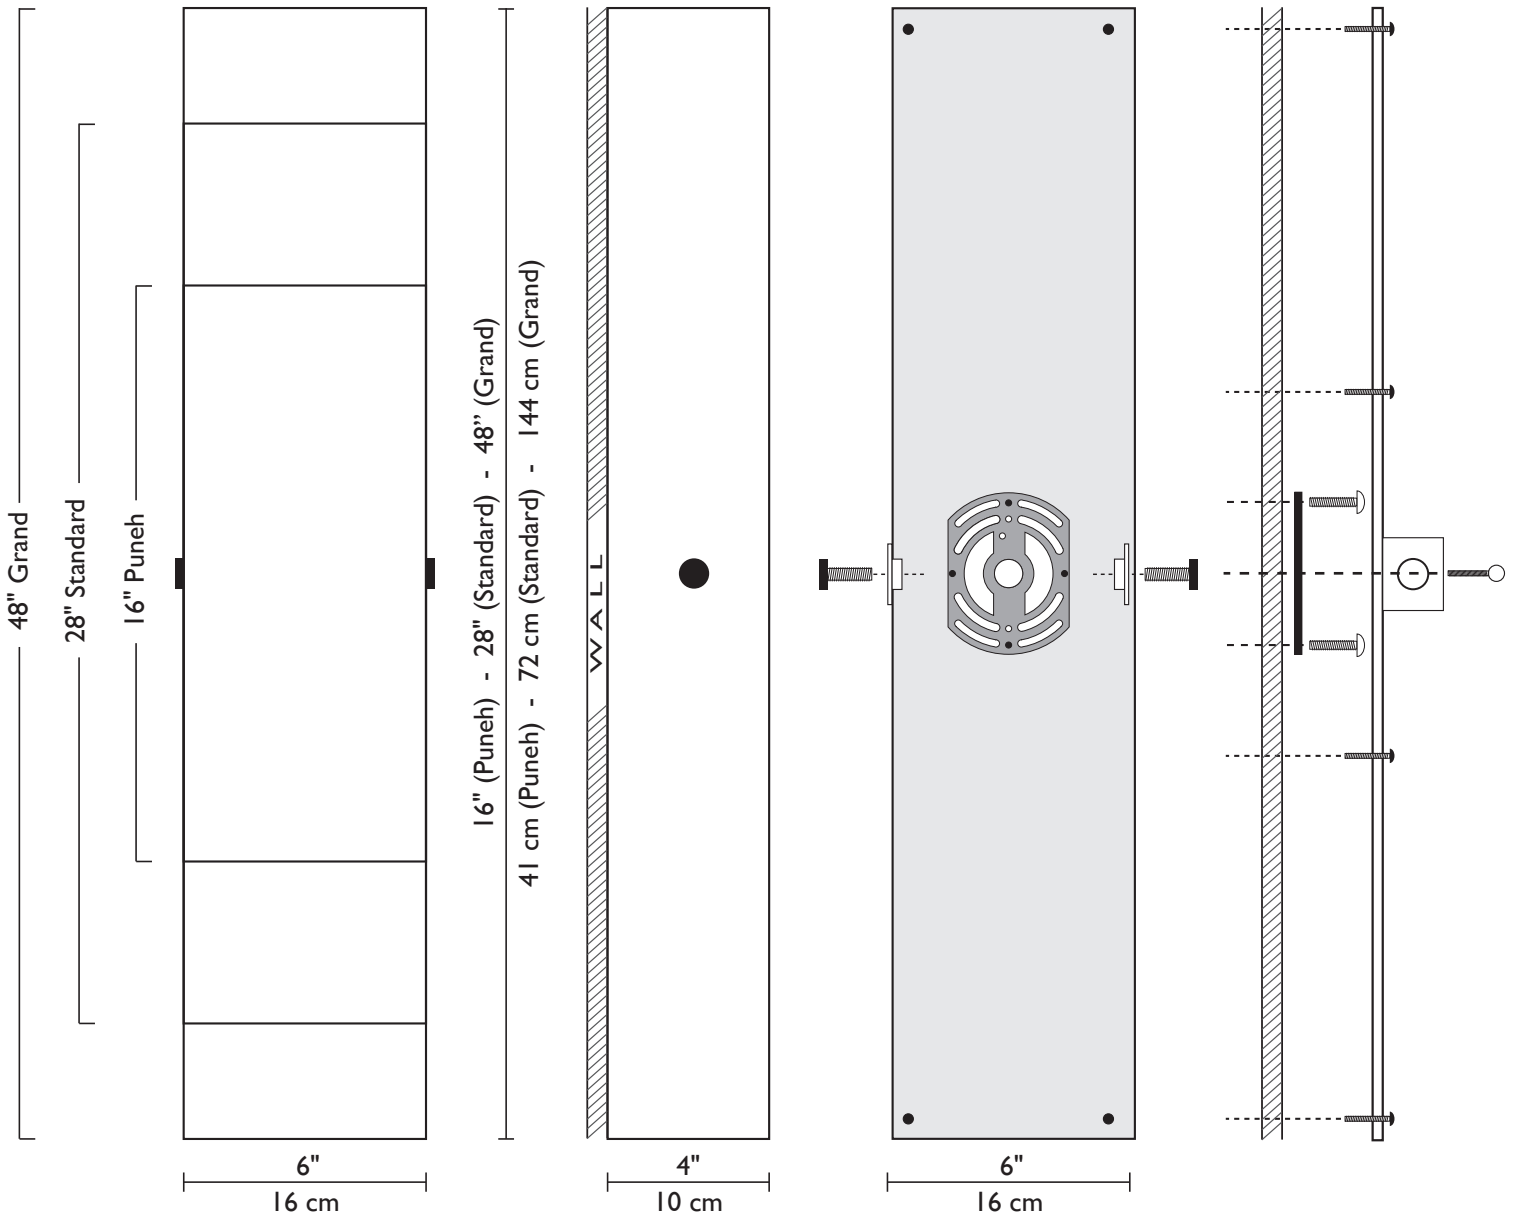

ADA
COMPLIANT

CHANNEL

shown with
Toffee glass

shown with
White glass

shown with
Root Beer glass

GLASS
OPTIONS

MEADOW

ROOT BEER

SNOW

TOFFEE

WHITE

**ADA
COMPLIANT**

CHANNEL

Long, slender glass forms coupled with appealing glass textures and colors make this versatile fixture a perfect piece of architectural jewelry. Ideal horizontal or vertical, the Puneh is illuminated by incandescent lamps, while the Standard and Grand use Earth-friendly fluorescents.*

Technical and Mounting Information

LAMPING

Puneh
2 x 60w (Max)
T-10 Base

Standard
2 x 24w (Max)
T-5 H/O* Base

Grand
2 x 54w (Max)
T-5 H/O* Base

*Fluorescent lamps not properly disposed of poison our environment. Properly disposing of your old fluorescent lamps prevents the release of mercury into our water supply.