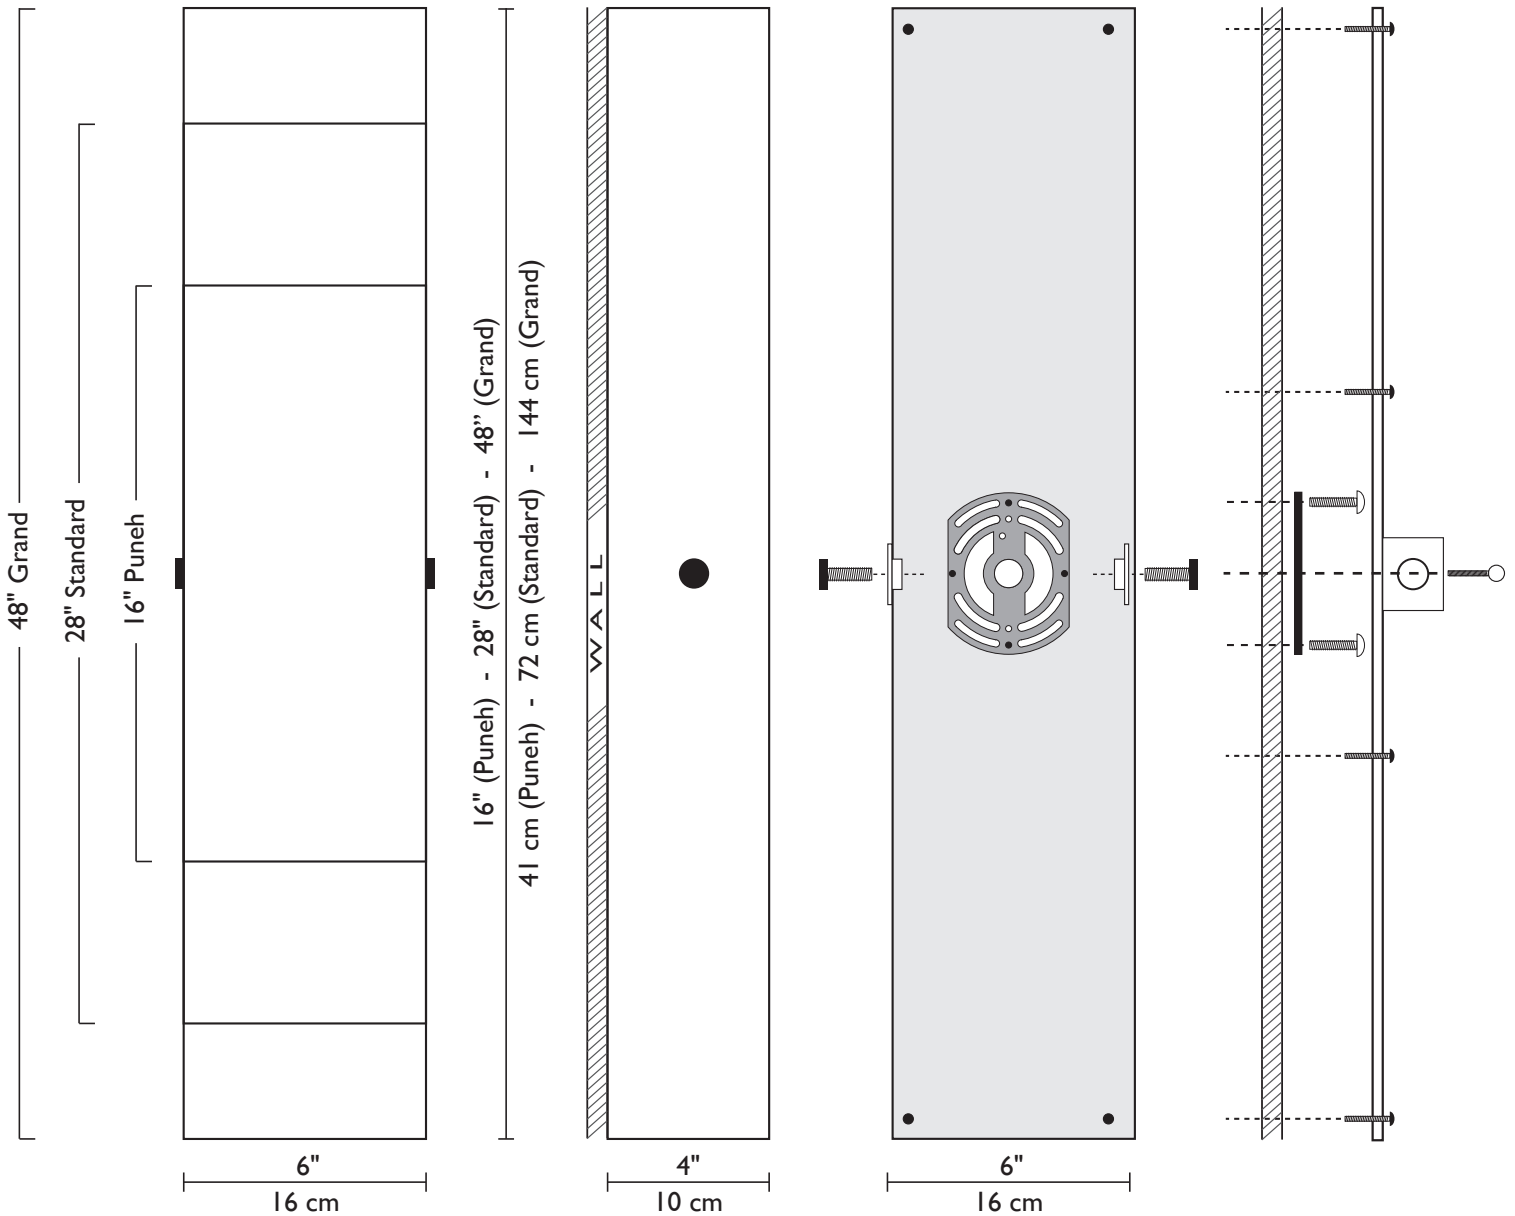

SNOW

TOFFEE

WHITE

**ADA
COMPLIANT**

CHANNEL

Long, slender glass forms coupled with appealing glass textures and colors make this versatile fixture a perfect piece of architectural jewelry. Ideal horizontal or vertical, the Puneh is illuminated by incandescent lamps, while the Standard and Grand use Earth-friendly fluorescents.*

Technical and Mounting Information

LAMPING

Puneh
2 x 60w (Max)
T-10 Base

Standard
2 x 24w (Max)
T-5 H/O* Base

Grand
2 x 54w (Max)
T-5 H/O* Base

Visit our
showroom at the
Dallas Trade Mart

METAL FINISHES

Standard