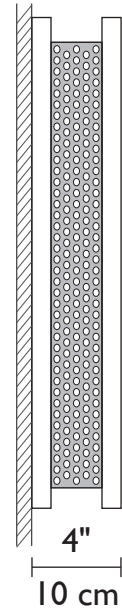

ADA
COMPLIANT

F/N TALL

F/N TALL
shown in bronze finish
with Red Window Blue glass

F/N TALL
shown in bronze finish
with Wired Green
glass

F/N TALL
shown in bronze finish
with Garcia glass

F/N TALL
shown in bronze
finish with Wired Rose
glass

**ADA
COMPLIANT**

F/N TALL

Framed by bronze powder-coated steel, the F/N Tall showcases our collection of handmade Magic Art Glass. By using a combination of exotic elements and a myriad of glass techniques, we have produced an original, whimsical yet elegant line of fixtures illuminated with Earth-friendly fluorescents.*

Technical Information

F/N TALL Front

F/N TALL Side

METAL FINISHES	
Standard	
Bronze	
Silver	
Special	
Wrought Iron	

Mounting Specifications

F/N TALL Front

F/N TALL Side

Visit our
showroom at the
Dallas Trade Mart