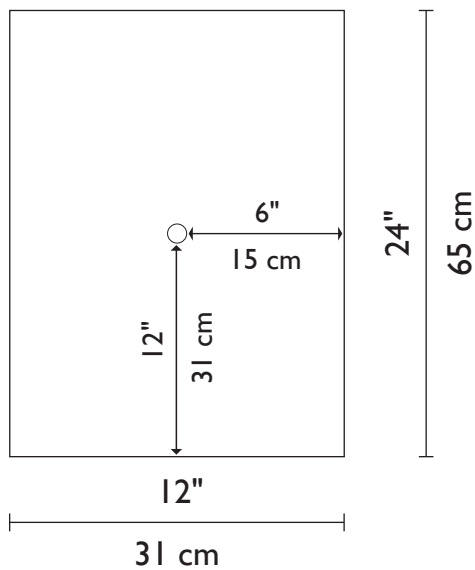

Technical Information

F/N TALL Front

F/N TALL Side

METAL FINISHES	
Standard	
Bronze	
Silver	
Special	
Wrought Iron	

Mounting Specifications

F/N TALL Front

F/N TALL Side

Visit our
showroom at the
Dallas Trade Mart