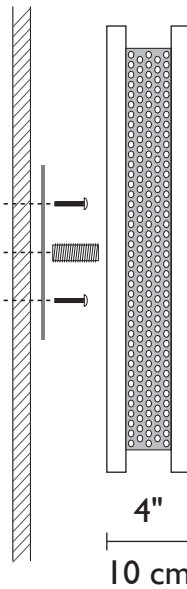

**ADA
COMPLIANT**

F/N TALL

Framed by bronze powder-coated steel, the F/N Tall showcases our collection of handmade Magic Art Glass. By using a combination of exotic elements and a myriad of glass techniques, we have produced an original, whimsical yet elegant line of fixtures illuminated with Earth-friendly fluorescents.*

Technical Information

F/N TALL Front

F/N TALL Side

METAL FINISHES	
Standard	
Bronze	
Silver	
Special	
Wrought Iron	

Mounting Specifications

F/N TALL Front

F/N TALL Side

Visit our
showroom at the
Dallas Trade Mart