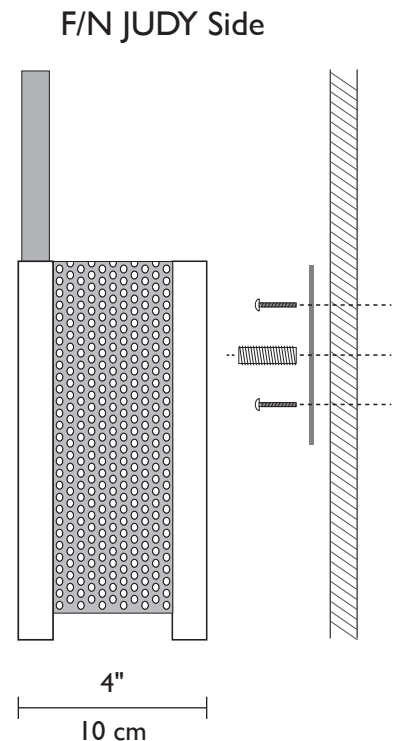

**ADA
COMPLIANT**

F/N WIDE & F/N JUDY

Framed by bronze powder-coated steel, the F/N Wide and F/N Judy showcases our collection of handmade Magic Art Glass. By using a combination of exotic elements and a myriad of glass techniques, we have produced an original, whimsical yet elegant line of fixtures illuminated with incandescent lamps.

Technical and Mounting Information

METAL FINISHES

Standard
Bronze
Silver
Special
Wrought Iron

Visit our showroom at the Dallas Trade Mart

Made in USA

CFL or LED
F/N WIDE & F/N JUDY
2 x 60w (Max)
(E12) Candelabra Base