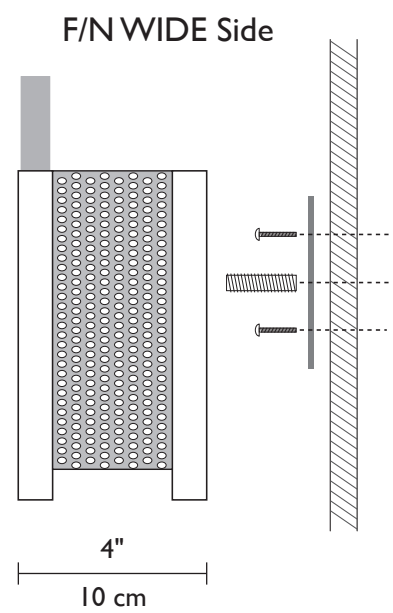

**ADA
COMPLIANT**

F/N WIDE & F/N JUDY

Framed by bronze powder-coated steel, the F/N Wide and F/N Judy showcases our collection of handmade Magic Art Glass. By using a combination of exotic elements and a myriad of glass techniques, we have produced an original, whimsical yet elegant line of fixtures illuminated with incandescent lamps.

Technical and Mounting Information

METAL FINISHES

Standard
Bronze
Silver
Special
Wrought Iron

Visit our showroom at the Dallas Trade Mart

Made in USA

CFL or LED
F/N WIDE & F/N JUDY
2 x 60w (Max)
(E12) Candelabra Base

Incandescent not recommended.

1881 Industrial Drive
Libertyville, IL 60048
Tele: 847.680.9043
Fax: 847.680.8140
www.wptdesign.com