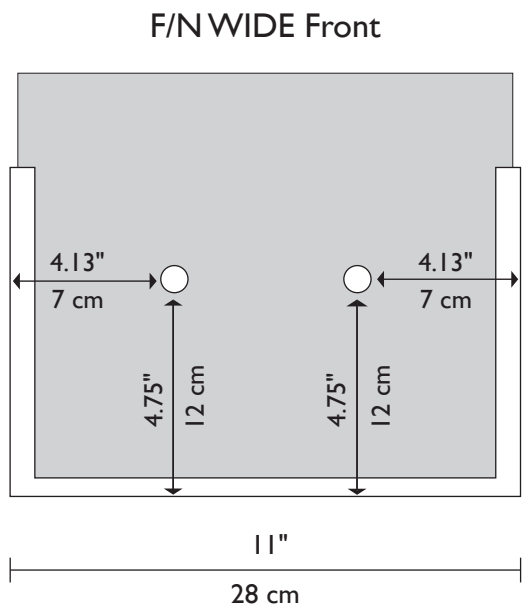

Technical and Mounting Information

METAL FINISHES

Standard
Bronze
Silver
Special
Wrought Iron

Visit our showroom at the Dallas Trade Mart

Made in USA

CFL or LED
F/N WIDE & F/N JUDY
2 x 60w (Max)
(E12) Candelabra Base