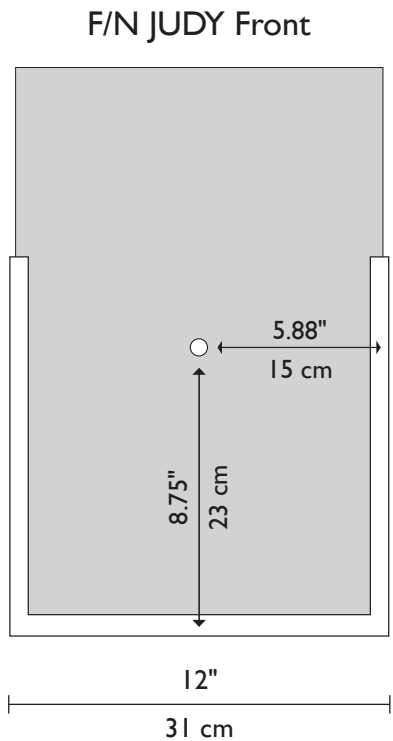

Technical and Mounting Information

METAL FINISHES

Standard
Bronze
Silver
Special
Wrought Iron

Visit our showroom at the Dallas Trade Mart

Made in USA

CFL or LED
F/N WIDE & F/N JUDY
2 x 60w (Max)
(E12) Candelabra Base