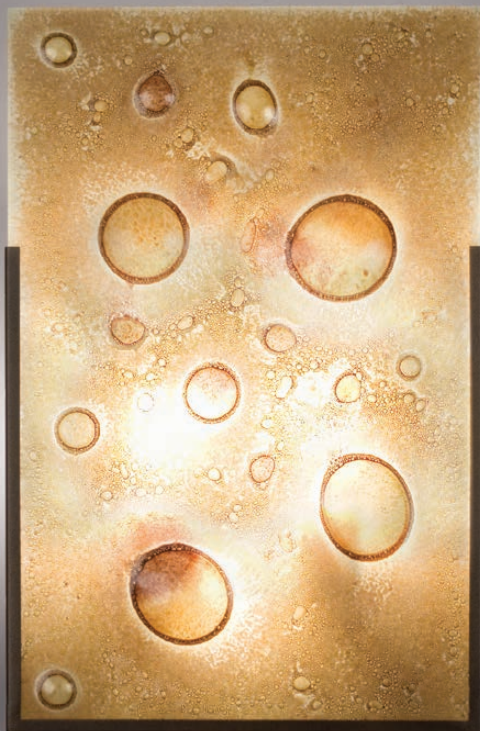

ADA
COMPLIANT

F/N WIDE
shown in bronze
finish with Wired Blue glass

F/N WIDE

shown in bronze
finish with Blush glass

F/N JUDY

shown in bronze finish
with Amber Lemon Drop glass

ADA
COMPLIANT

F/N JUDY
shown in bronze finish
with Wired Green glass

**ADA
COMPLIANT**

F/N WIDE & F/N JUDY

Framed by bronze powder-coated steel, the F/N Wide and F/N Judy showcases our collection of handmade Magic Art Glass. By using a combination of exotic elements and a myriad of glass techniques, we have produced an original, whimsical yet elegant line of fixtures illuminated with incandescent lamps.

Technical and Mounting Information

METAL FINISHES

Standard
Bronze
Silver
Special
Wrought Iron

Visit our showroom at the Dallas Trade Mart

Made in USA

CFL or LED
F/N WIDE & F/N JUDY
2 x 60w (Max)
(E12) Candelabra Base