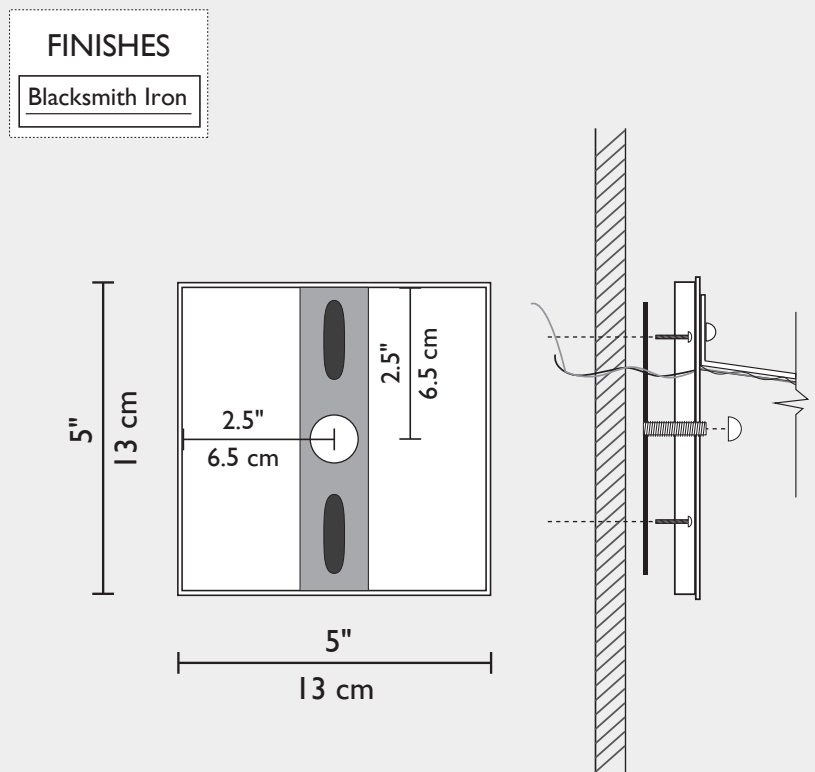

Mounting Information

Made in USA

Visit our
showroom at the
Dallas Trade Mart

LAMPING
1 x 60w (Max)
Medium Base

RECOMMENDED

ALL CLEAR GLASS DIFFUSERS:
60w (E27) Medium Base
Nostalgic, Edison-style, Carbon
Filament Bulb

AMBER / RED HOT:
60w (E27) Medium Base "T" Bulb

1881 Industrial Drive
Libertyville, IL 60048
Tele: 847.680.9043
Fax: 847.680.8140
www.wptdesign.com