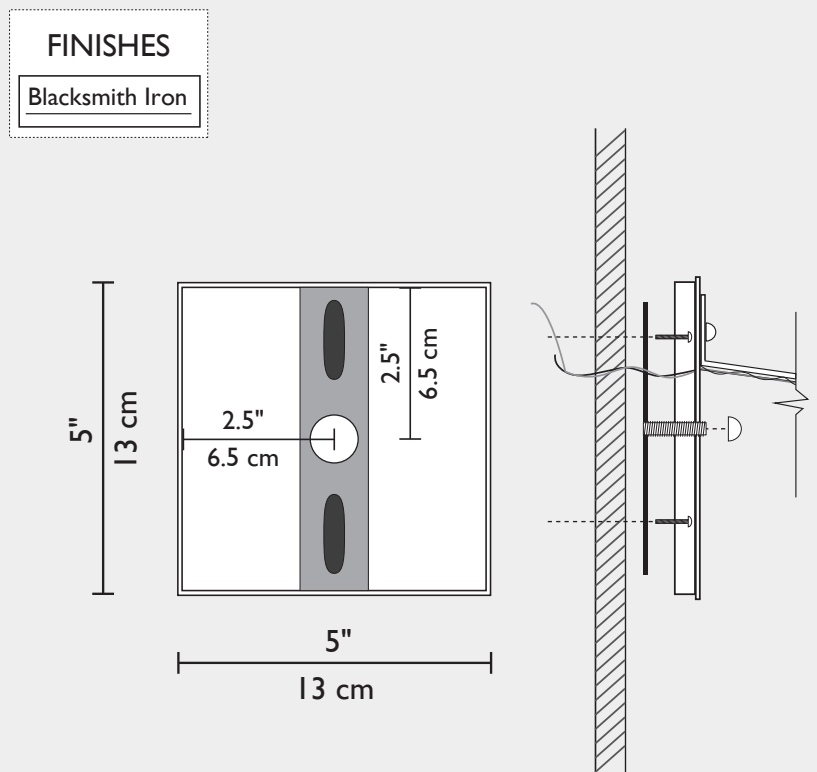

Mounting Information

Made in USA

Visit our
showroom at the
Dallas Trade Mart

LAMPING
1 x 60w (Max)
Medium Base

RECOMMENDED

ALL CLEAR GLASS DIFFUSERS:
60w (E27) Medium Base
Nostalgic, Edison-style, Carbon
Filament Bulb

AMBER / RED HOT:
60w (E27) Medium Base "T" Bulb

Dry Location

1881 Industrial Drive
Libertyville, IL 60048
Tele: 847.680.9043
Fax: 847.680.8140
www.wptdesign.com