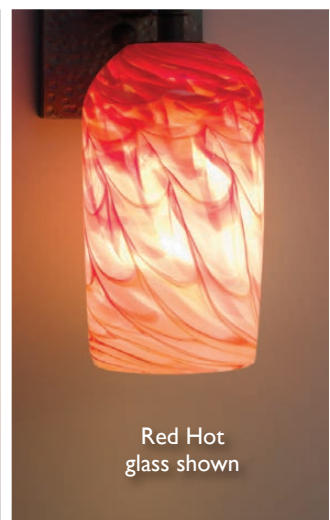

shown with
blacksmith iron
hardware and Dark
Amber Clear glass

shown with
blacksmith iron
hardware and
Amber glass

ROSE CRAFTSMAN SCONCE

Light Amber Clear
glass shown

Red Hot
glass shown

White Clear
glass shown

Clear Blue
glass shown

Clear Green
glass shown

ROSE CRAFTSMAN SCONCE

Colored glass chips and powders layered in molten clear crystal comprise the elements of the Rose collection's Craftsman Sconce. Without light, Rose glass is beautiful art. Illuminated, it is extraordinary. These handmade fixtures are handcrafted to specification in the United States to bring artful form and function to any room. Hand forged, hammered iron are used to create our craftsman-style platforms. Custom colors are possible, please contact us for details.

Technical Information

Mounting Information

Made in USA 

Visit our
showroom at the
Dallas Trade Mart

LAMPING
1 x 60w (Max)
Medium Base

RECOMMENDED

ALL CLEAR GLASS DIFFUSERS:
60w (E27) Medium Base
Nostalgic, Edison-style, Carbon
Filament Bulb