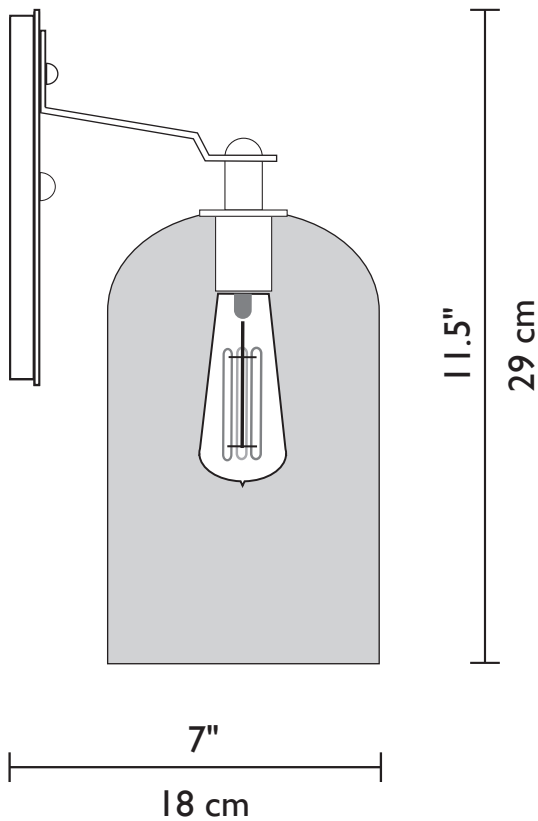

Clear Blue
glass shown

Clear Green
glass shown

ROSE CRAFTSMAN SCONCE

Colored glass chips and powders layered in molten clear crystal comprise the elements of the Rose collection's Craftsman Sconce. Without light, Rose glass is beautiful art. Illuminated, it is extraordinary. These handmade fixtures are handcrafted to specification in the United States to bring artful form and function to any room. Hand forged, hammered iron are used to create our craftsman-style platforms. Custom colors are possible, please contact us for details.

Technical Information

Mounting Information

Made in USA 

Visit our
showroom at the
Dallas Trade Mart

LAMPING
1 x 60w (Max)
Medium Base

RECOMMENDED

ALL CLEAR GLASS DIFFUSERS:
60w (E27) Medium Base
Nostalgic, Edison-style, Carbon
Filament Bulb