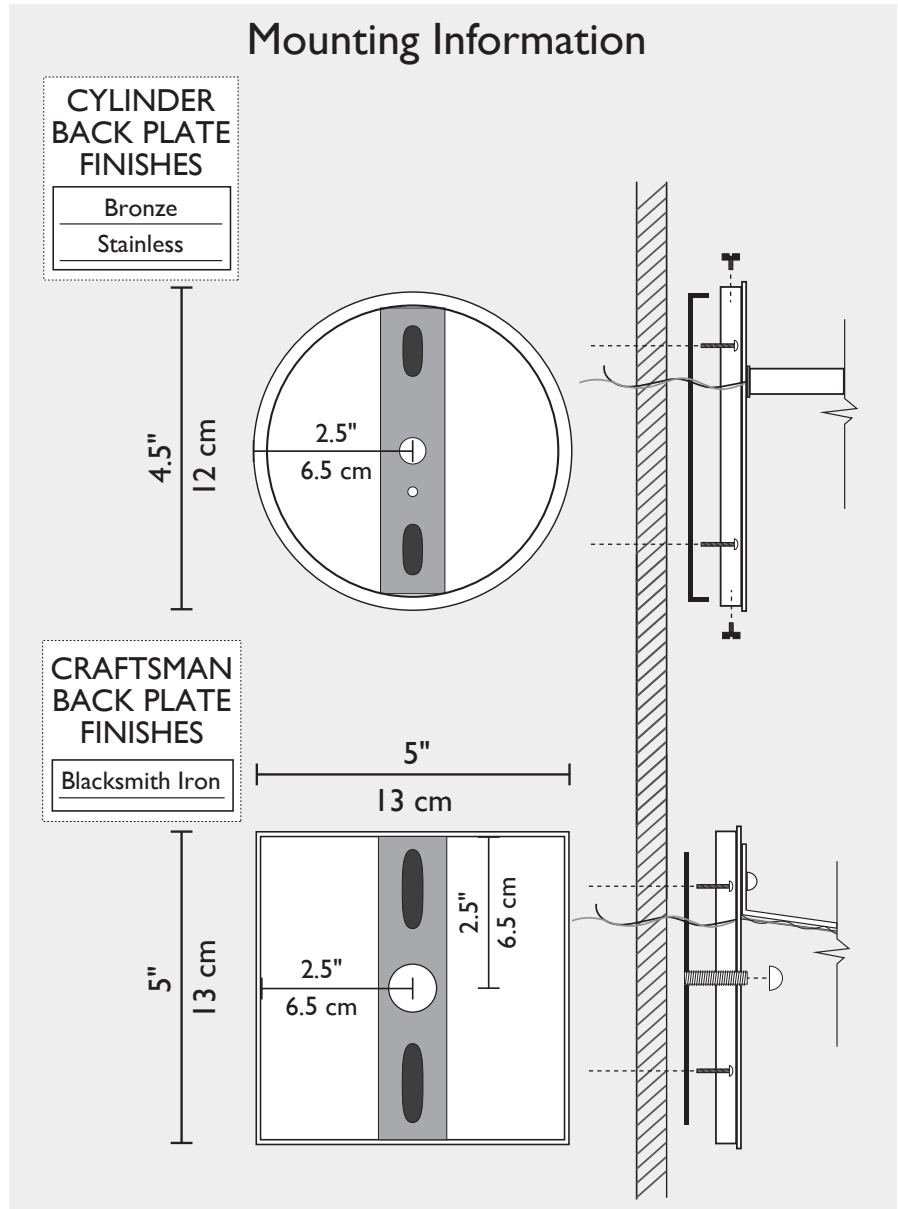

SECOLA SCONCE

shown with
craftsman hardware

shown with
cylindrical stainless hardware

shown with
cylindrical bronze hardware

SECOLA SCONCE

What happens when you mix recycled materials with unique, contemporary design? You get the Secola sconce collection. Hand-created in Southern California by a acetylene torch artist, ordinary, recycled tin becomes extraordinary art illuminated by nostalgic, carbon filament lamps. The Secola is both Earth-friendly and stylish.

Technical Information

Mounting Information

Made in USA

Visit our showroom at the Dallas Trade Mart

Winter 2015

LAMPING
1 x 60w (Max)
(E27) Medium Base

RECOMMENDED
60w Nostalgic, Edison-style Carbon Filament Bulb

Dry Location

WPT
DESIGN

1881 Industrial Drive
Libertyville, IL 60048
Tele: 847.680.9043
Fax: 847.680.8140
www.wptdesign.com