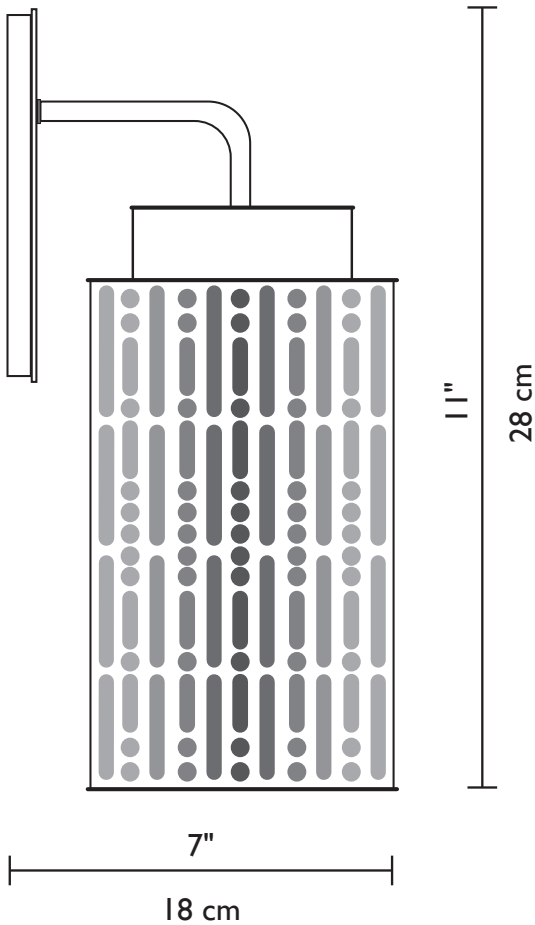

SECOLA SCONCE

shown with
craftsman hardware

shown with
cylindrical stainless hardware

shown with
cylindrical bronze hardware

SECOLA SCONCE

What happens when you mix recycled materials with unique, contemporary design? You get the Secola sconce collection. Hand-created in Southern California by a acetylene torch artist, ordinary, recycled tin becomes extraordinary art illuminated by nostalgic, carbon filament lamps. The Secola is both Earth-friendly and stylish.

Technical Information

Mounting Information

Made in USA

Visit our showroom at the Dallas Trade Mart

Winter 2015

LAMPING
1 x 60w (Max)
(E27) Medium Base

RECOMMENDED
60w Nostalgic, Edison-style Carbon Filament Bulb

Dry Location

WPT
DESIGN

1881 Industrial Drive
Libertyville, IL 60048
Tele: 847.680.9043
Fax: 847.680.8140
www.wptdesign.com