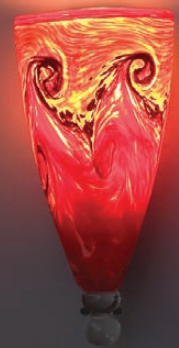

STONE CONE

shown with
bronze hardware

STONE CONE

Vincent Van Gogh couldn't have done glass better had he tried it himself. The Stone Cone California Art Glass sconce is hand-blown in the multi-layer technique. Its garnet and amber hues derived from gold are artfully arranged in swirled, organic patterns resembling the impression of a star-lit sky by the master painter.

Technical and Mounting Information

METAL FINISHES	
Standard	Special
Bronze	Wrought Iron
Silver	

Visit our
showroom at the
Dallas Trade Mart

Made in USA 

LAMPING

1 x 60w (Max)
(E12) Candelabra Base

Damp Location