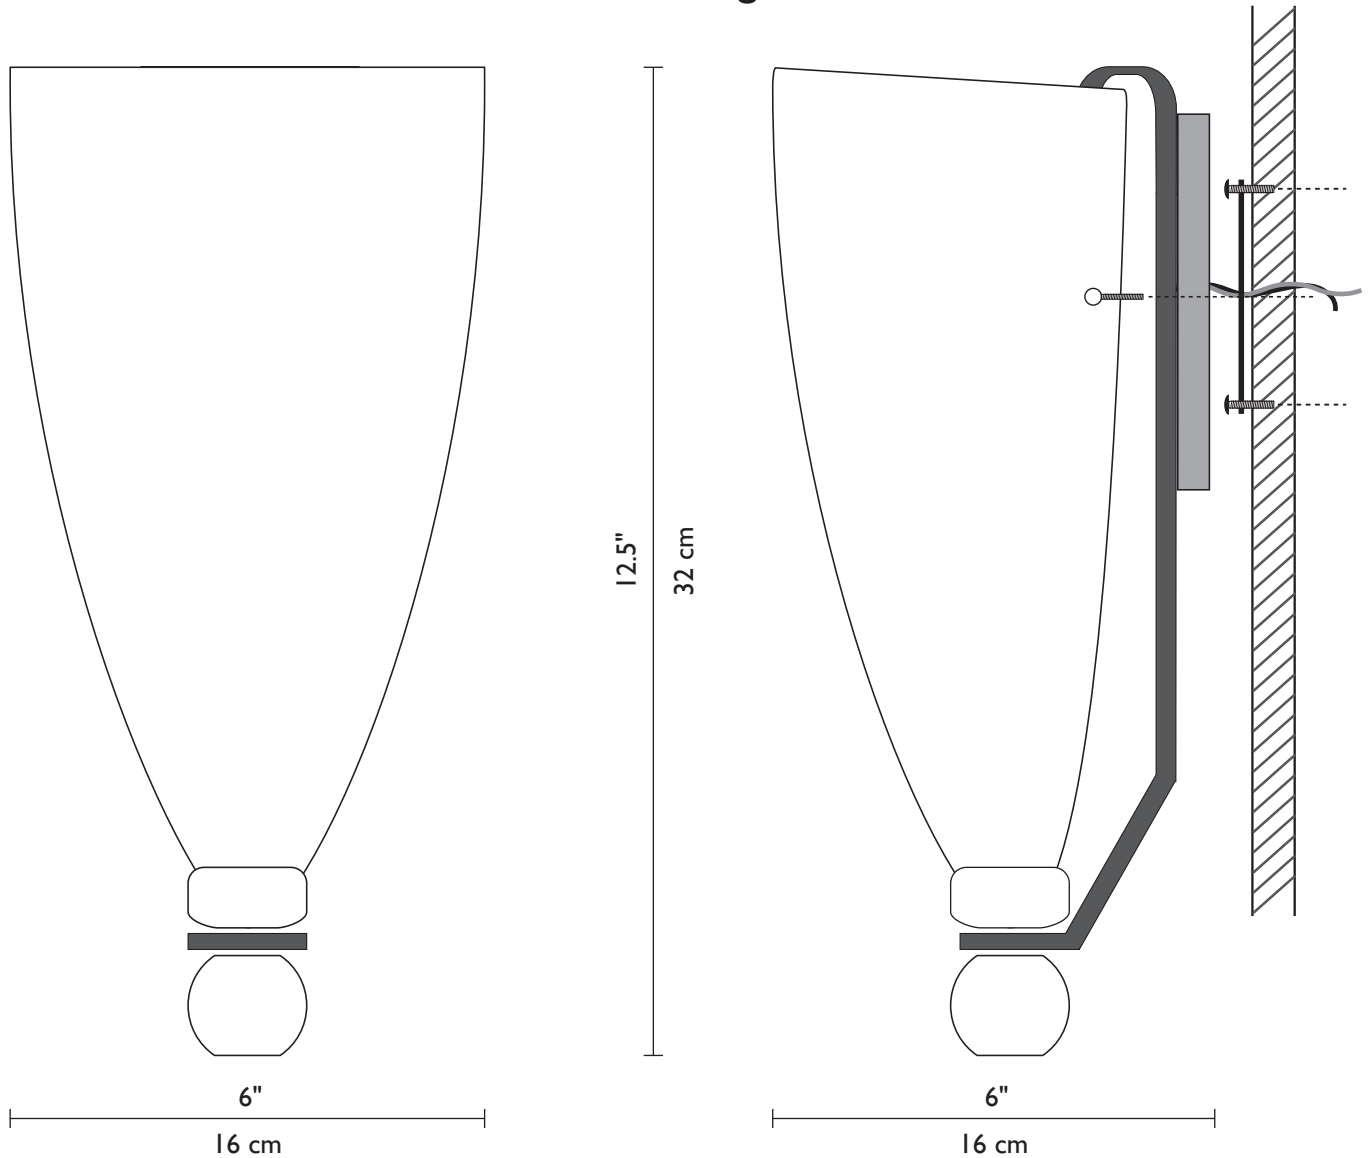

STONE CONE

shown with
bronze hardware

STONE CONE

Vincent Van Gogh couldn't have done glass better had he tried it himself. The Stone Cone California Art Glass sconce is hand-blown in the multi-layer technique. Its garnet and amber hues derived from gold are artfully arranged in swirled, organic patterns resembling the impression of a star-lit sky by the master painter.

Technical and Mounting Information

METAL FINISHES	
Standard	Special
Bronze	Wrought Iron
Silver	

Visit our
showroom at the
Dallas Trade Mart

Made in USA 

LAMPING

1 x 60w (Max)
(E12) Candelabra Base

Damp Location