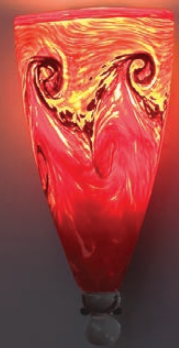

STONE CONE

shown with
bronze hardware

STONE CONE

Vincent Van Gogh couldn't have done glass better had he tried it himself. The Stone Cone California Art Glass sconce is hand-blown in the multi-layer technique. Its garnet and amber hues derived from gold are artfully arranged in swirled, organic patterns resembling the impression of a star-lit sky by the master painter.

Technical and Mounting Information

METAL FINISHES	
Standard	Special
Bronze	Wrought Iron
Silver	

Visit our showroom at the Dallas Trade Mart

Made in USA 

LAMPING

1 x 60w (Max)
(E12) Candelabra Base

Damp Location