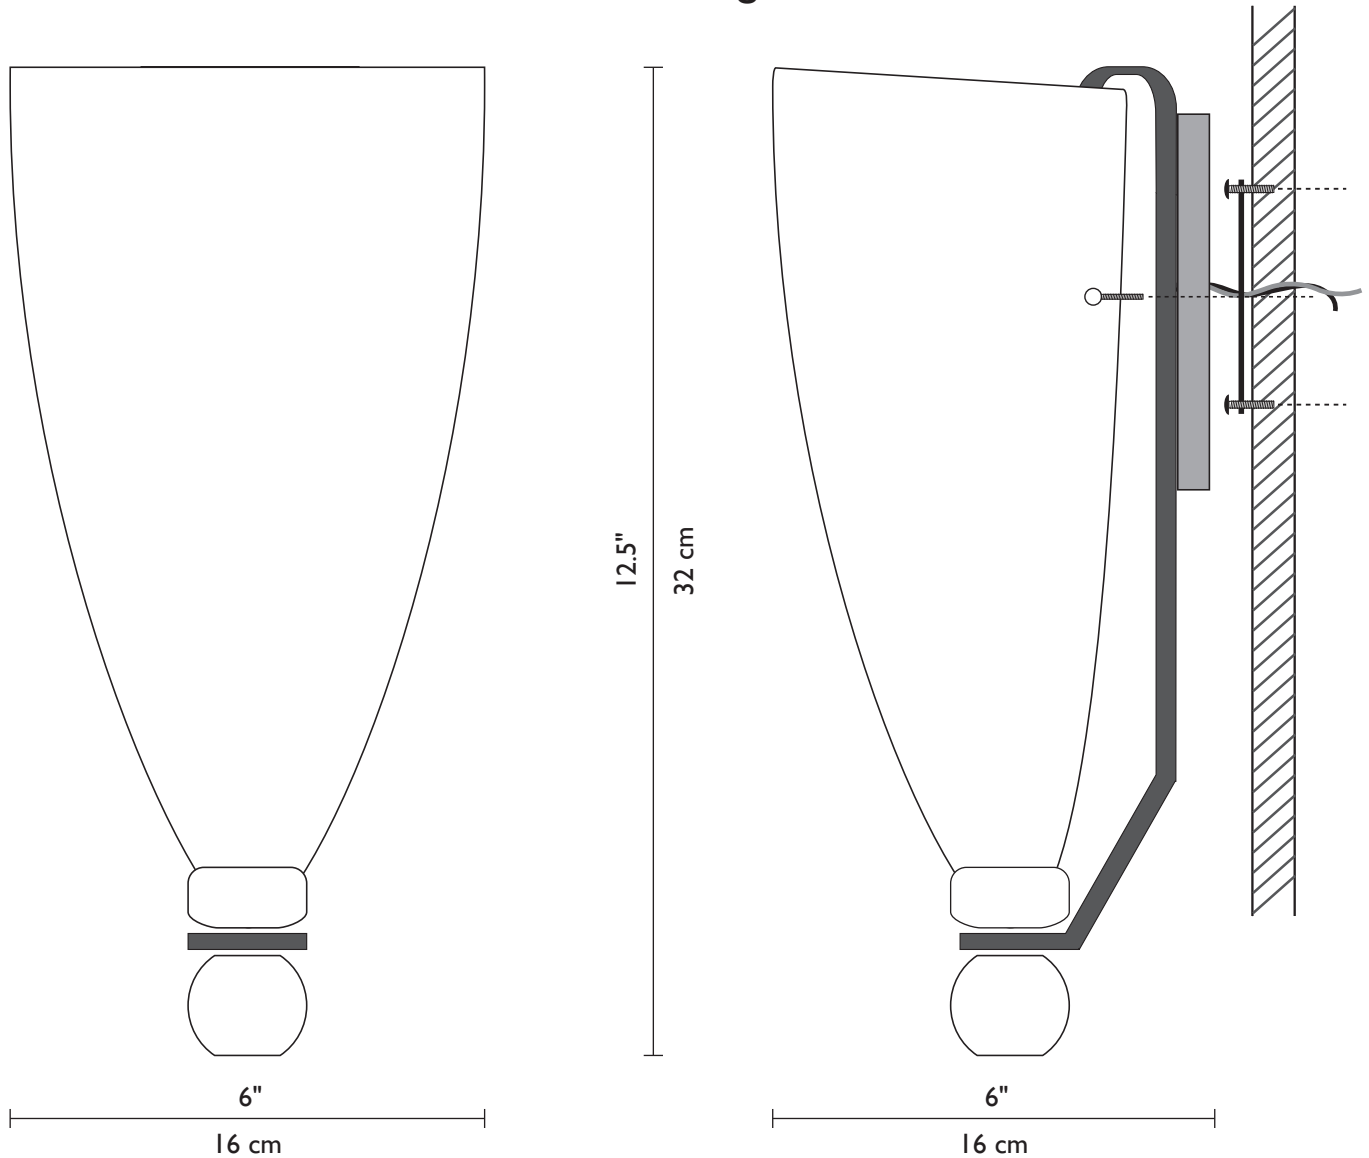

STONE CONE

shown with
bronze hardware

STONE CONE

Vincent Van Gogh couldn't have done glass better had he tried it himself. The Stone Cone California Art Glass sconce is hand-blown in the multi-layer technique. Its garnet and amber hues derived from gold are artfully arranged in swirled, organic patterns resembling the impression of a star-lit sky by the master painter.

Technical and Mounting Information

METAL FINISHES	
Standard	Special
Bronze	Wrought Iron
Silver	

Visit our showroom at the Dallas Trade Mart

Made in USA 

LAMPING

1 x 60w (Max)
(E12) Candelabra Base

Damp Location