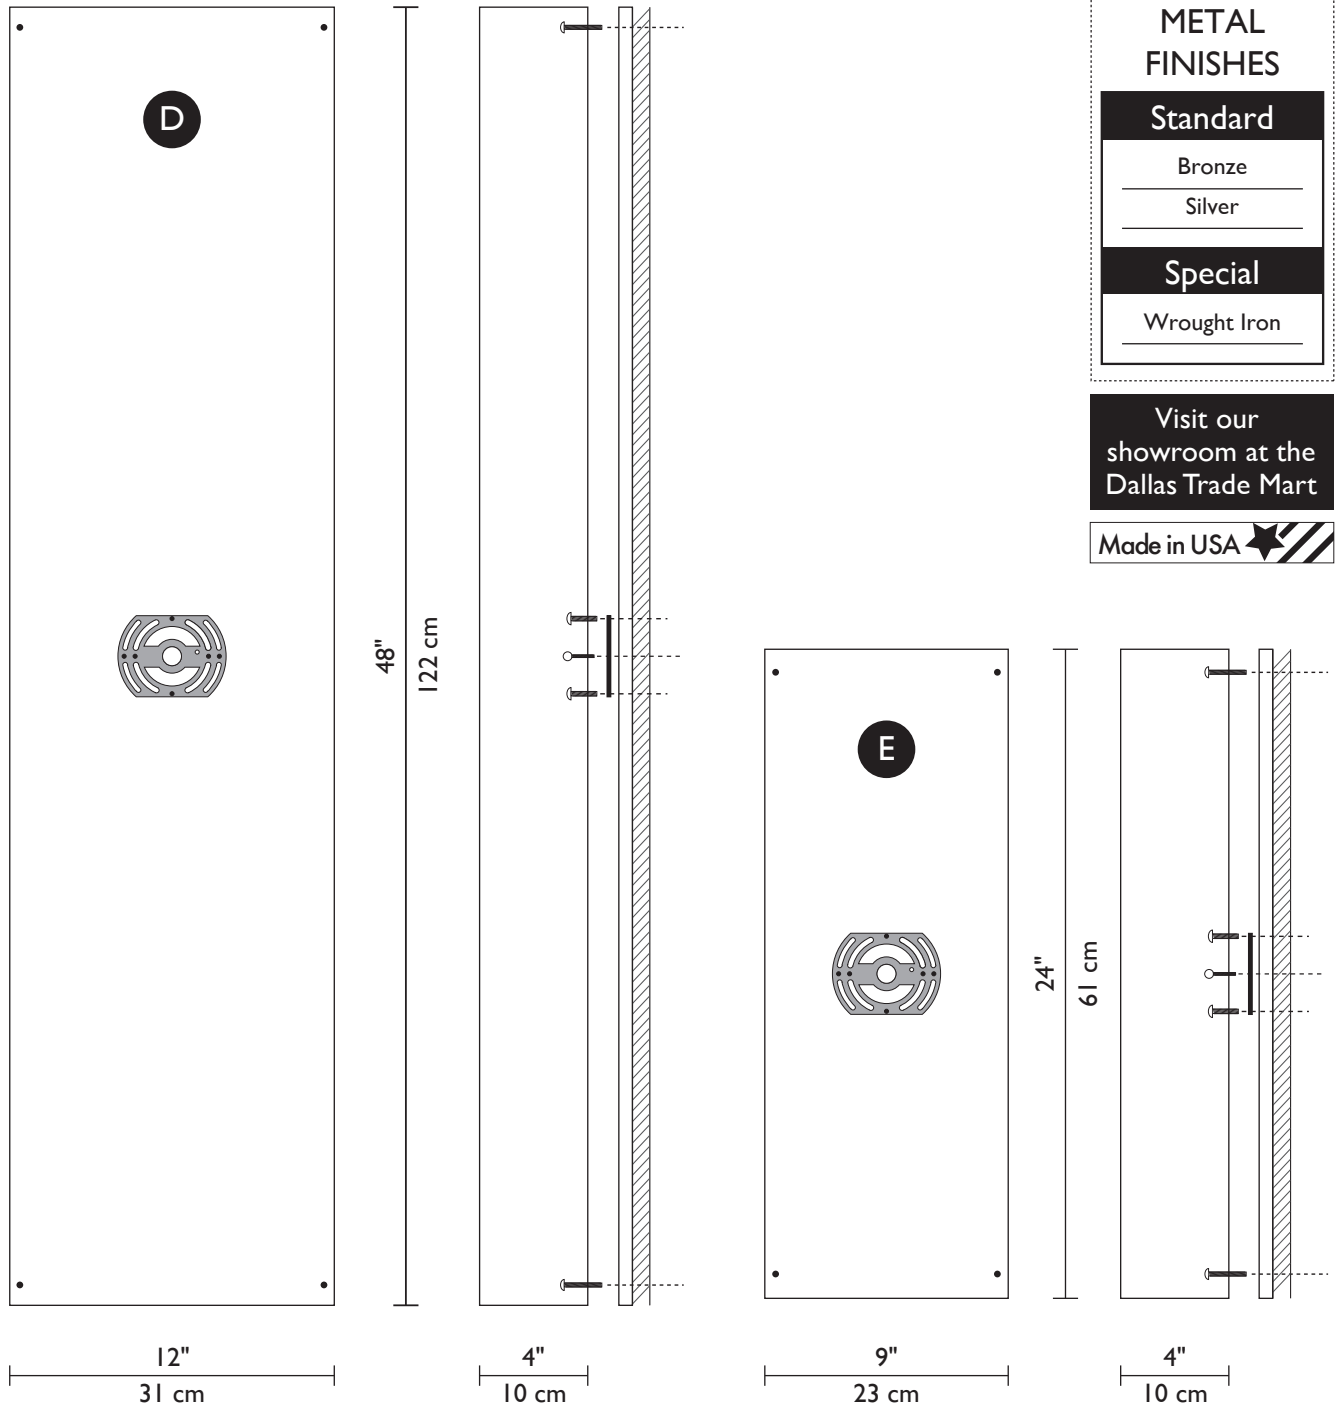

Structured Bamboo

Thatch

Lumicor[®]
architectural resin panels

Sepia Lace

shown in
bronze finish
with Thatch diffuser

ADA
COMPLIANT

V2 - RECTANGLE

Organically inspired diffusers by **3-Form** (3-form.com), **Lumicor** (lumicor.com) and **Veritas Ideas** (veritasideas.com) along with fluorescent illumination, the V2 collection is the epitome of Earth-friendly* while still maintaining a strong sense of elegance and function. Several platform shapes and stock patterns infused with sea shells, grasses or bamboo and an array of custom possibilities make this collection perfect for the vision of any design professional.

Technical and Mounting Information

METAL FINISHES

Standard	
Bronze	
Silver	
Special	
Wrought Iron	

Visit our showroom at the Dallas Trade Mart

Made in USA

FLUORESCENT

- D. 12" x 48" x 4" 2 x 54w T5 H/O Base
- E. 9" x 24" x 4" 2 x 24w T5 H/O Base