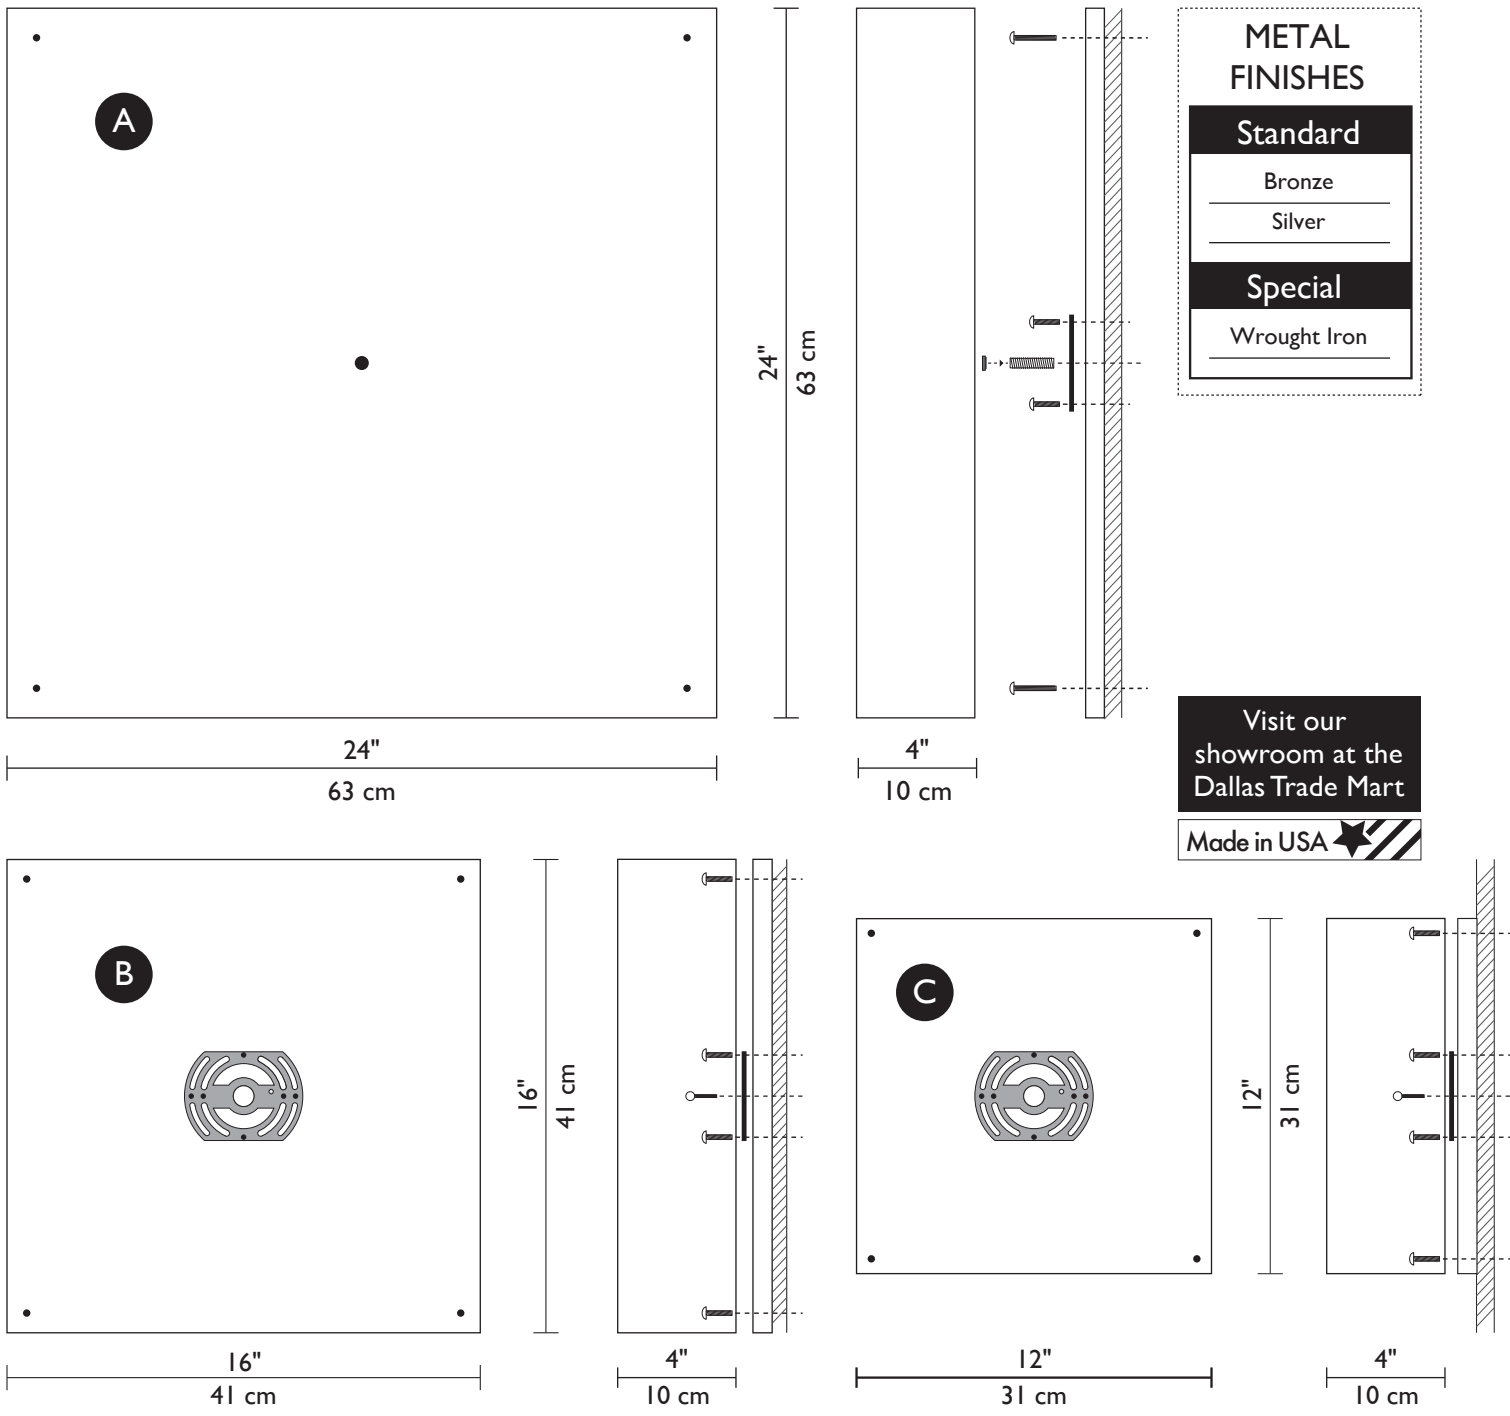

Structured Bamboo

Thatch

Lumicor[®]
architectural resin panels

Sepia Lace

shown in
bronze finish
with Thatch diffuser

ADA
COMPLIANT

V2 - SQUARE

Organically inspired diffusers by **3-Form** (3-form.com), **Lumicor** (lumicor.com) and **Veritas Ideas** (veritasideas.com) along with fluorescent illumination, the V2 collection is the epitome of Earth-friendly* while still maintaining a strong sense of elegance and function. Several platform shapes and stock patterns infused with sea shells, grasses or bamboo and an array of custom possibilities make this collection perfect for the vision of any design professional.

Technical and Mounting Information

- COMPACT FLUORESCENT**
- A. 24" x 24" x 4" 4 x 22w
 - B. 16" x 16" x 4" 1 x 32w
 - C. 12" x 12" x 4" 1 x 22w

1881 Industrial Drive
 Libertyville, IL 60048
 Tele: 847.680.9043
 Fax: 847.680.8140
www.wptdesign.com