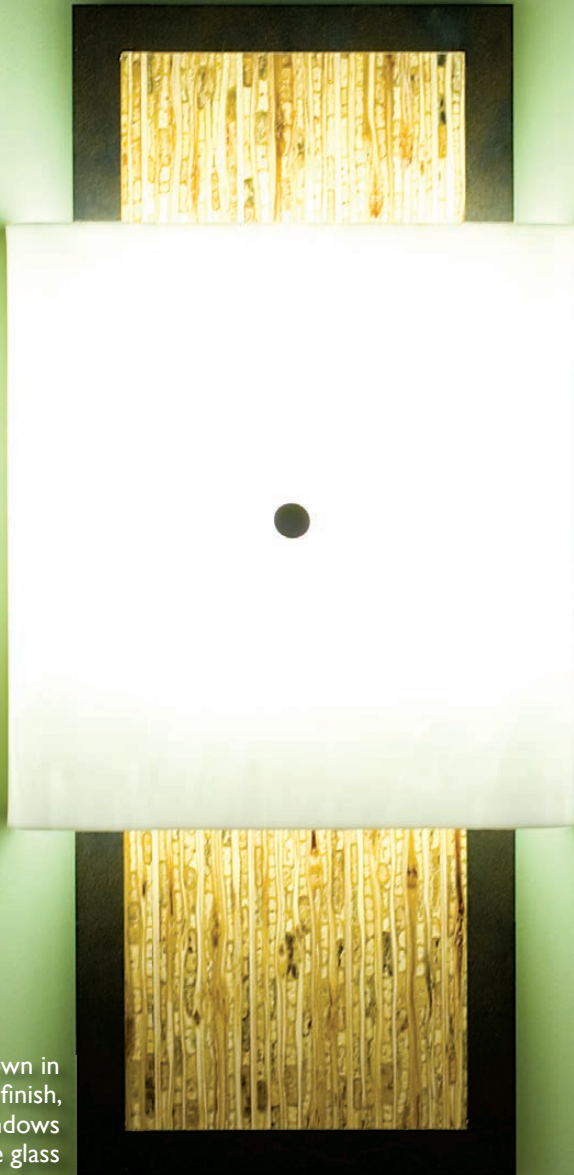

# WINDOWS

shown in  
bronze finish,  
Sorghum windows  
and White glass

GLASS  
OPTIONS

MEADOW

ROOT BEER

SNOW

TOFFEE

WHITE

# WINDOWS

Clean and asymmetrical proportions play with the organic textures of reclaimed sorghum and art glass. Ideal in any interior, the Windows is illuminated by Earth-friendly fluorescents.\*