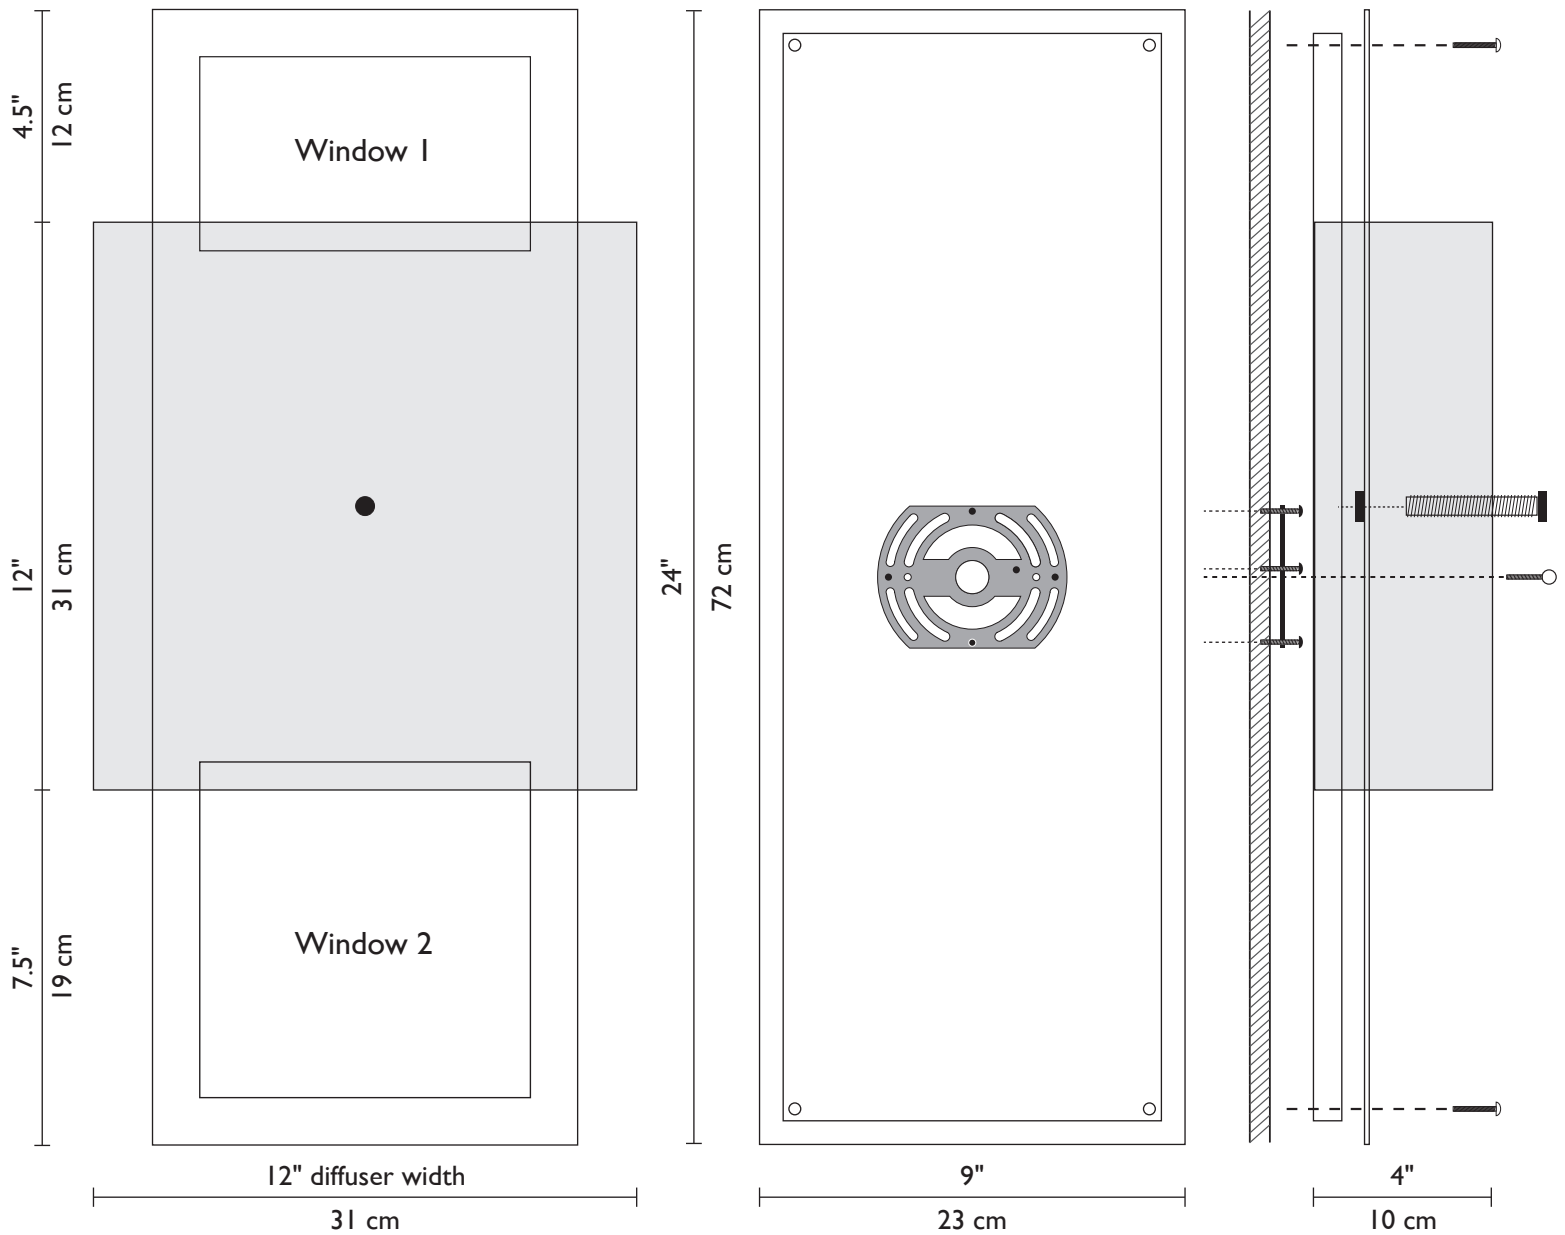

**ADA
COMPLIANT**

WINDOWS

Clean and asymmetrical proportions play with the organic textures of reclaimed sorghum and art glass. Ideal in any interior, the Windows is illuminated by Earth-friendly fluorescents.*

Technical and Mounting Information