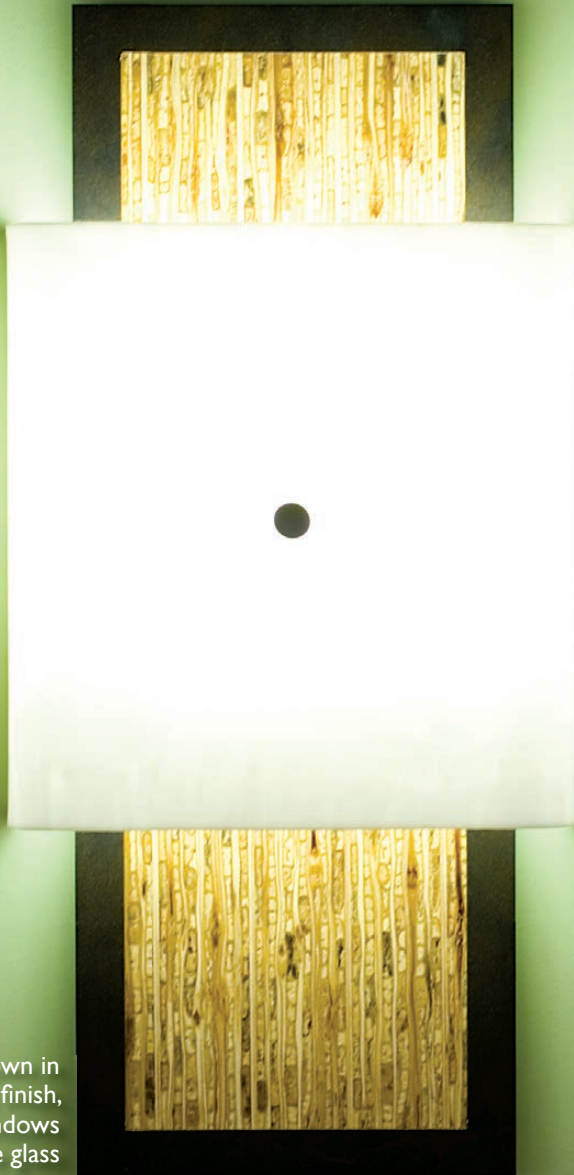

ADA
COMPLIANT

WINDOWS

shown in
bronze finish,
Sorghum windows
and White glass

GLASS
OPTIONS

MEADOW

ROOT BEER

SNOW

TOFFEE

WHITE

WINDOW
OPTIONS

MEADOW

ROOT BEER

SNOW

TOFFEE

WHITE

SORGHUM

**ADA
COMPLIANT**

WINDOWS

Clean and asymmetrical proportions play with the organic textures of reclaimed sorghum and art glass. Ideal in any interior, the Windows is illuminated by Earth-friendly fluorescents.*